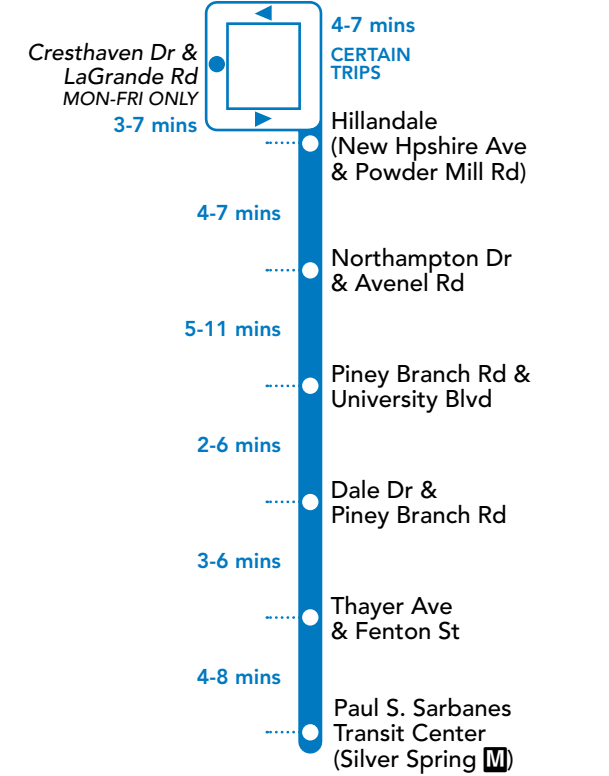

SERVICE DAYS
DAILY

Telephone 311
Online at www.rideonbus.com
Real Time Info at www.rideonrealtime.com