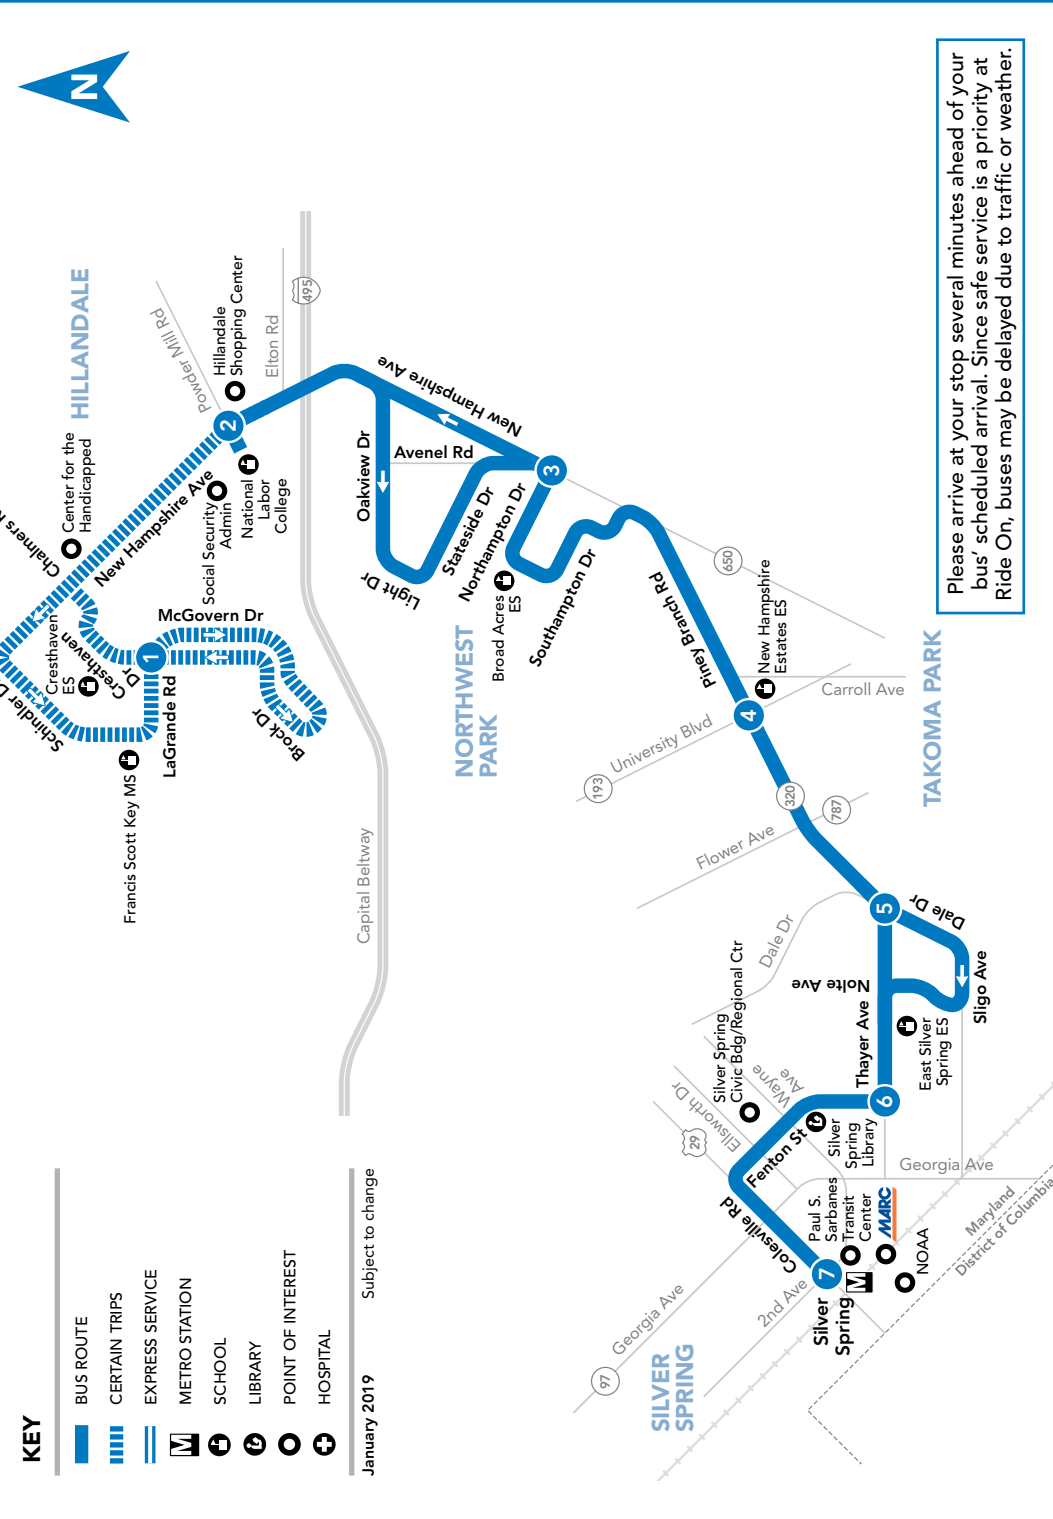

# 20 Ride On

Montgomery County Transit

Hillandale – Northwest Park – Piney Branch Rd – Thayer Ave – City Place – Paul S. Sarbanes TC (Silver Spring M)

Please arrive at your stop several minutes ahead of your bus' scheduled arrival. Since safe service is a priority at Ride On, buses may be delayed due to traffic or weather.

## 20 To Paul S. Sarbanes Transit Center Silver Spring M

### SUNDAY

SEE TIMEPOINT LOCATION ON ROUTE MAP

- Hillandale (New Hampshire Ave & Powder Mill Rd)
- Northampton Dr & Avenel Rd
- Piney Branch Rd & University Blvd
- Dale Dr & Piney Branch Rd
- Thayer Ave & Fenton St
- Paul S. Sarbanes TC (Silver Spring M)

## HOW TO RIDE A BUS

Check schedule for timepoint nearest your location. Wait at the blue and white RIDE ON bus stop sign. Arrive several minutes before scheduled time. Have exact fare ready (drivers do not make change).