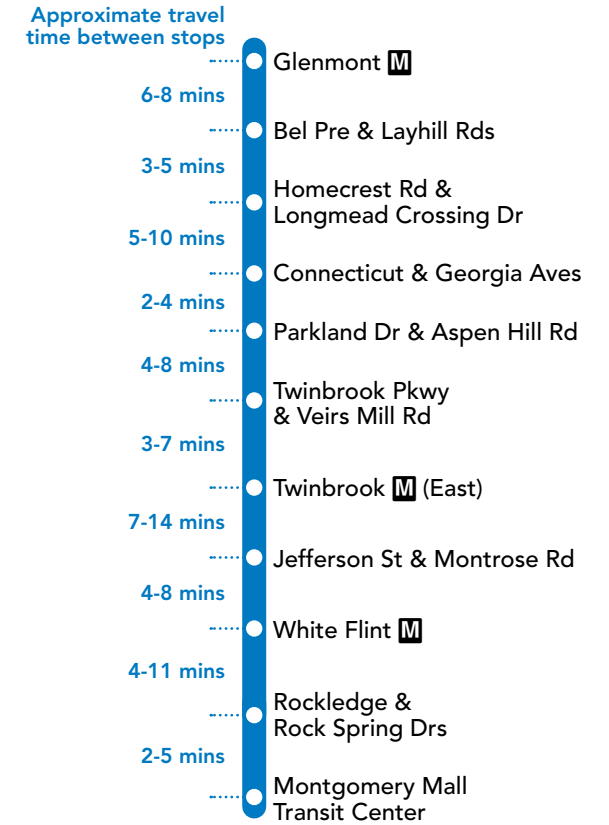

EFFECTIVE: SEPTEMBER 17, 2017

SERVICE DAYS
DAILY

Telephone 311
Online at www.rideonbus.com
Real Time Info at www.rideonrealtime.com

Printed on recycled paper with soy-based ink