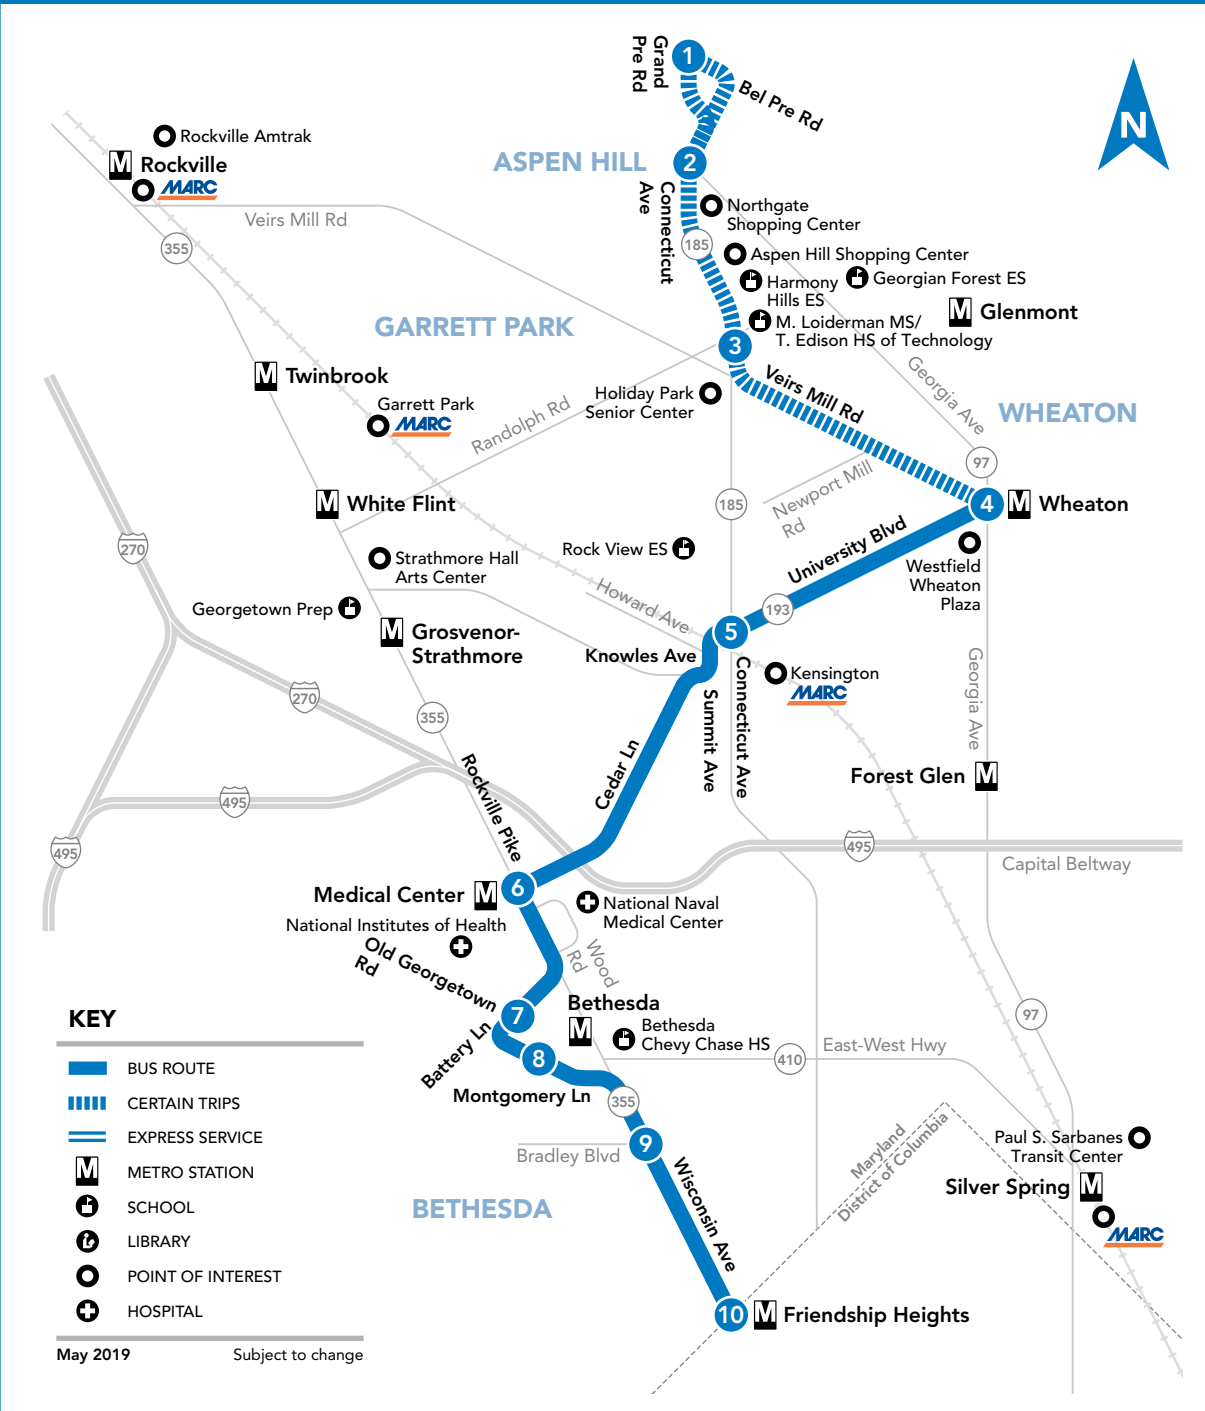

### 34 To Wheaton / Aspen Hill

#### MONDAY THROUGH FRIDAY

SEE TIMEPOINT LOCATION ON ROUTE MAP

	10	9	8	7	6	5	4	3	2	1
	5:20	5:23	5:28	5:31	5:39	5:47	5:51			
5:56	5:59	6:04	6:07	6:15	6:23	6:27	6:27			
6:26	6:29	6:34	6:37	6:45	6:53	6:57	6:57			
6:56	7:00	7:07	7:11	7:21	7:31	7:37	7:37			
7:26	7:30	7:37	7:41	7:51	8:01	8:07	8:07			
7:56	8:00	8:07	8:11	8:21	8:31	8:37	8:37			
8:26	8:30	8:37	8:41	8:51	9:01	9:07	9:07			
8:56	9:00	9:07	9:11	9:21	9:31	9:37	9:37			
9:26	9:30	9:37	9:41	9:51	10:01	10:07	10:07			
9:56	10:00	10:07	10:13	10:20	10:29	10:36	10:36			
10:26	10:30	10:37	10:43	10:50	10:59	11:06	11:06			
10:56	11:00	11:07	11:13	11:20	11:29	11:36	11:36			
11:26	11:30	11:37	11:43	11:50	<b>12:00</b>	<b>12:06</b>	<b>12:06</b>			
<b>11:56</b>	<b>12:00</b>	<b>12:07</b>	<b>12:13</b>	<b>12:20</b>	<b>12:30</b>	<b>12:36</b>	<b>12:36</b>			
<b>12:26</b>	<b>12:30</b>	<b>12:37</b>	<b>12:43</b>	<b>12:50</b>	<b>1:00</b>	<b>1:06</b>	<b>1:06</b>			
<b>12:56</b>	<b>1:00</b>	<b>1:07</b>	<b>1:13</b>	<b>1:20</b>	<b>1:30</b>	<b>1:36</b>	<b>1:36</b>			
<b>1:26</b>	<b>1:30</b>	<b>1:37</b>	<b>1:43</b>	<b>1:50</b>	<b>2:00</b>	<b>2:06</b>	<b>2:06</b>			
<b>1:51</b>	<b>1:55</b>	<b>2:02</b>	<b>2:08</b>	<b>2:18</b>	<b>2:31</b>	<b>2:39</b>	<b>2:39</b>			
<b>2:11</b>	<b>2:15</b>	<b>2:22</b>	<b>2:28</b>	<b>2:38</b>	<b>2:51</b>	<b>2:59</b>	<b>2:59</b>			
<b>2:31</b>	<b>2:35</b>	<b>2:42</b>	<b>2:48</b>	<b>2:58</b>	<b>3:11</b>	<b>3:19</b>	<b>3:19</b>			
<b>2:50</b>	<b>2:54</b>	<								

# 34

Aspen Hill (Designated Trips) - Wheaton M - Kensington - Medical Center M - Bethesda M - Friendship Heights M