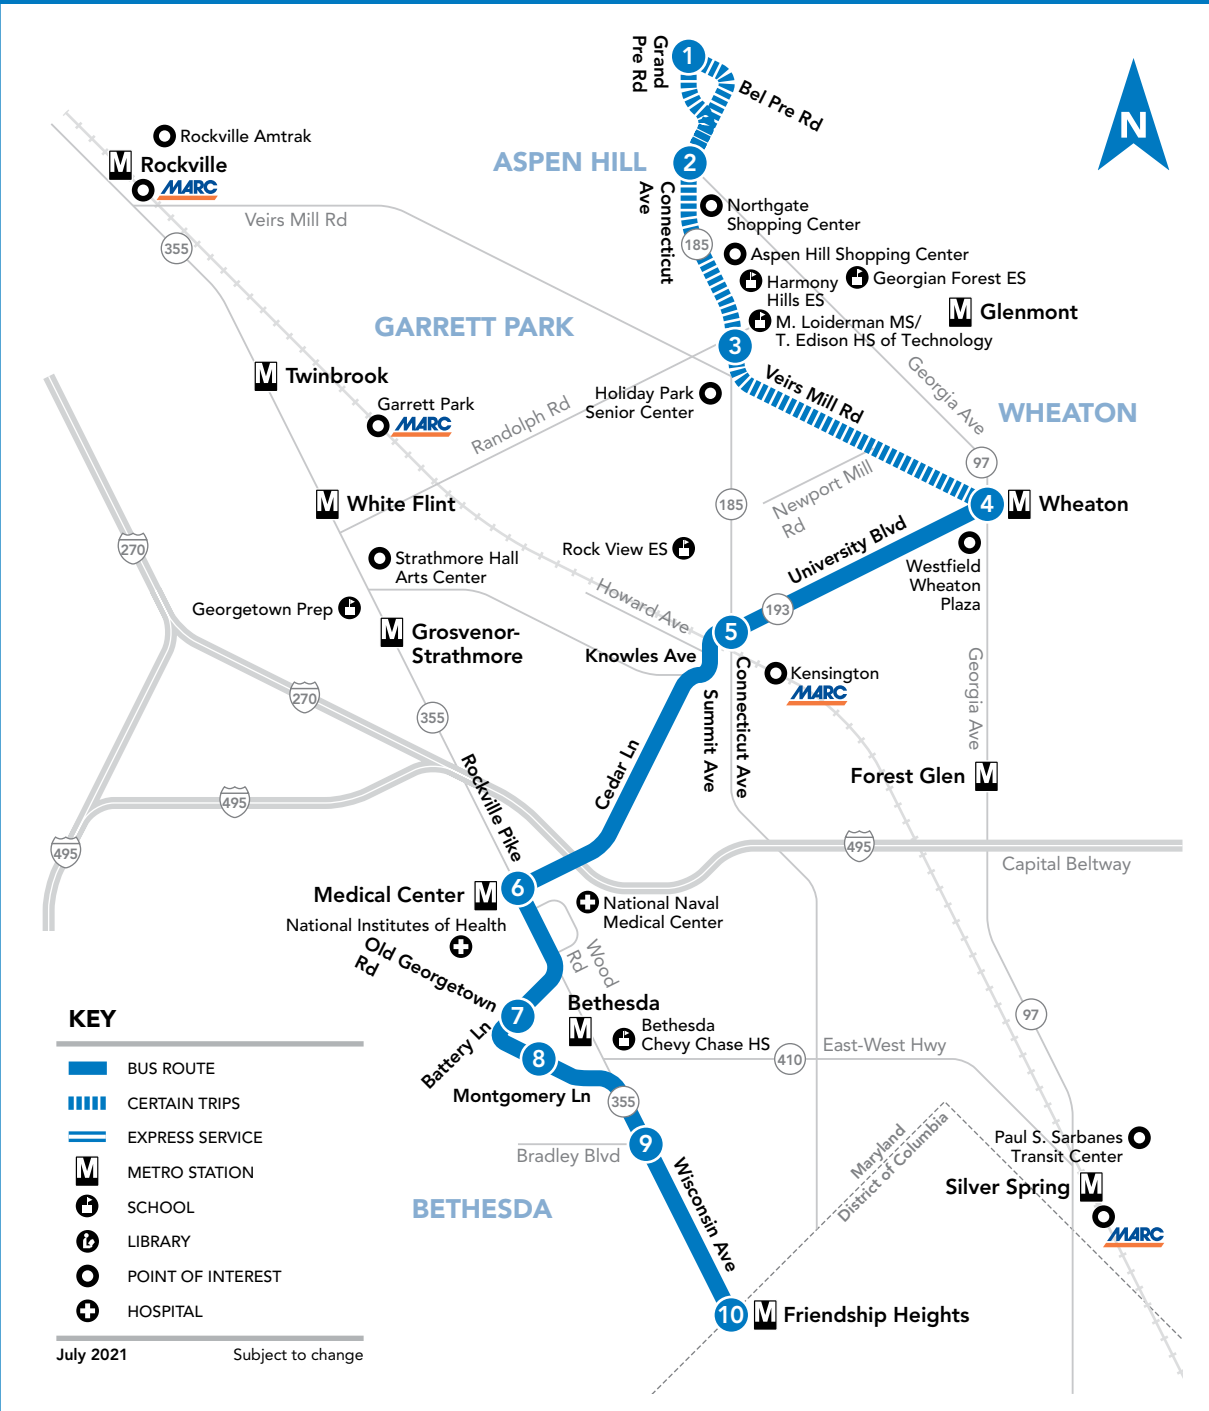

34

Aspen Hill (Designated Trips) - Wheaton M - Kensington - Medical Center M - Bethesda M - Friendship Heights M

34 To Friendship Heights M

SUNDAY

SEE TIMEPOINT LOCATION ON ROUTE MAP

	Wheaton M	Connecticut Ave & Knowles Ave	Medical Center M	Battery Ln & Old Georgetown Rd	Bethesda M	Wisconsin Ave & Bradley Ave	Friendship Heights M
4	5:50	5:57	6:05	6:08	6:12	6:17	6:20
5	6:35	6:42	6:50	6:53	6:57	7:02	7:05
6	7:20	7:27	7:35	7:38	7:42	7:47	7:50
7	8:05	8:12	8:20	8:23	8:27	8:32	8:35
8	8:50	8:58	9:06	9:10	9:16	9:22	9:25
9	9:35	9:43	9:51	9:55	10:01	10:07	10:10
10	10:20	10:28	10:36	10:40	10:46	10:52	10:55
11:05	11:13	11:21	11:25	11:31	11:37	11:40	
11:50	11:58	12:07	12:11	12:17	12:25	12:28	
12:35	12:43	12:52	12:56	1:02	1:10	1:13	
1:20	1:28	1:37	1:41	1:47	1:55	1:58	
2:05	2:13	2:22	2:26	2:32	2:40	2:43	
2:50	2:58	3:07	3:11	3:17	3:25	3:28	
3:35	3:43	3:52	3:56	4:02	4:10	4:13	
4:20	4:28	4:37	4:41	4:47	4:55	4:58	
5:05	5:12	5:21	5:24	5:30	5:38	5:41	
5:50	5:57	6:06	6:09	6:15	6:23	6:26	
6:35	6:42	6:51	6:54	7:00	7:08	7:11	
7:20	7:27	7:36	7:39	7:45	7:53	7:56	
8:05	8:11	8:19	8:22	8:26	8:32	8:35	
8:50	8:56	9:04	9:07	9:11	9:17	9:20	
9:35	9:41	9:49	9:52	9:56	10:02	10:05	
10:20	10:26	10:34	10:37	10:41	10:47	10:50	
11:05	11:11	11:19	11:22	11:26	11:32	11:35	
11:50	11:56	12:04	12:07	12:11	12:17	12:20	