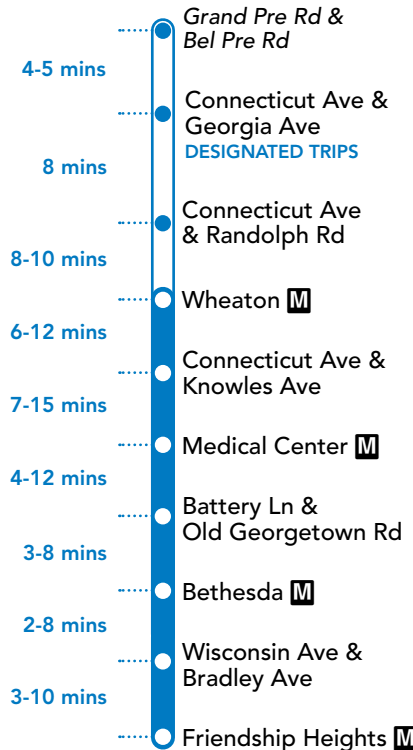

34

Approximate travel time between stops

SERVICE DAYS

DAILY

Telephone 311
Online at www.rideonbus.com
Real Time Info at www.rideonrealtime.com