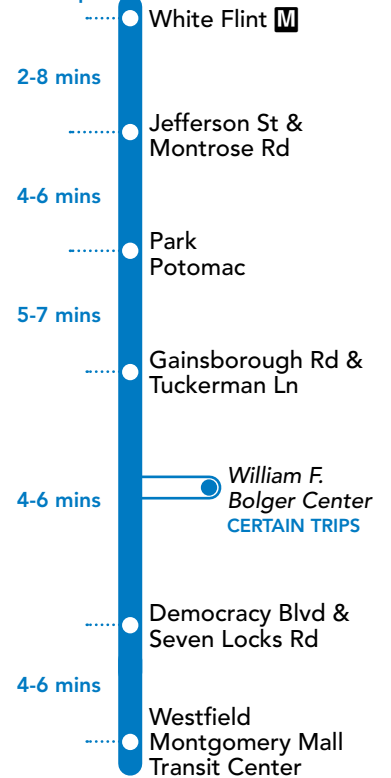

NOTES: AM PM

- Trip serves William F. Bolger Center

**42 To White Flint**

**MONDAY THROUGH FRIDAY**

SEE TIMEPOINT LOCATION ON ROUTE MAP

	Westfield Montgomery Mall Transit Center	Democracy Blvd & Seven Locks Rd	Gainsborough Rd & Tuckerman Ln	Park Potomac	Jefferson St & Montrose Rd	White Flint	Boiling Brook Pkwy
7	6	5	4	3	2	1	
5:15	5:19	5:25	5:31	5:38	5:42		
5:55	6:01	6:06	6:13	6:21	6:26		
6:35	6:41	6:46	6:53	7:01	7:06		
7:15	7:21	7:27	7:34	7:44	7:50	7:57	
7:55	8:01	8:07	8:14	8:22	8:27		
8:35	8:41	8:47	8:54	9:02	9:07		
9:15	9:21	9:27	9:34	9:42	9:47		
9:55	10:01	10:07	10:14	10:22	10:27		
10:35	10:41	10:47	10:54	11:02	11:07		
11:15	11:21	11:27	11:34	11:42	11:47		
11:55	12:01	12:07	12:14	12:22	12:27		
12:35	12:41	12:48	12:56	1:04	1:10		
1:15	1:21	1:28	1:36	1:44	1:50		
1:55	2:01	2:08	2:16	2:24	2:30		
2:35	2:41	2:47	2:56	3:05	3:12		
3:15	3:20	3:25	3:33	3:41	3:47		
3:55	4:00	4:05	4:13	4:21	4:27		
4:35	4:40	4:50	4:58	5:06	5:12		
5:15	5:20	5:25	5:33	5:41	5:47		
5:55	6:00	6:05	6:13	6:21	6:27		
6:35	6:39	6:44	6:51	6:59	7:04		
7:15	7:19	7:24	7:31	7:39	7:44		
7:55	7:59	8:04	8:11	8:19	8:24		
8:35	8:39	8:44	8:51	8:59	9:04		

Printed on recycled paper with soy-based ink

EFFECTIVE: SEPTEMBER 26, 2021

42

Approximate travel time between stops