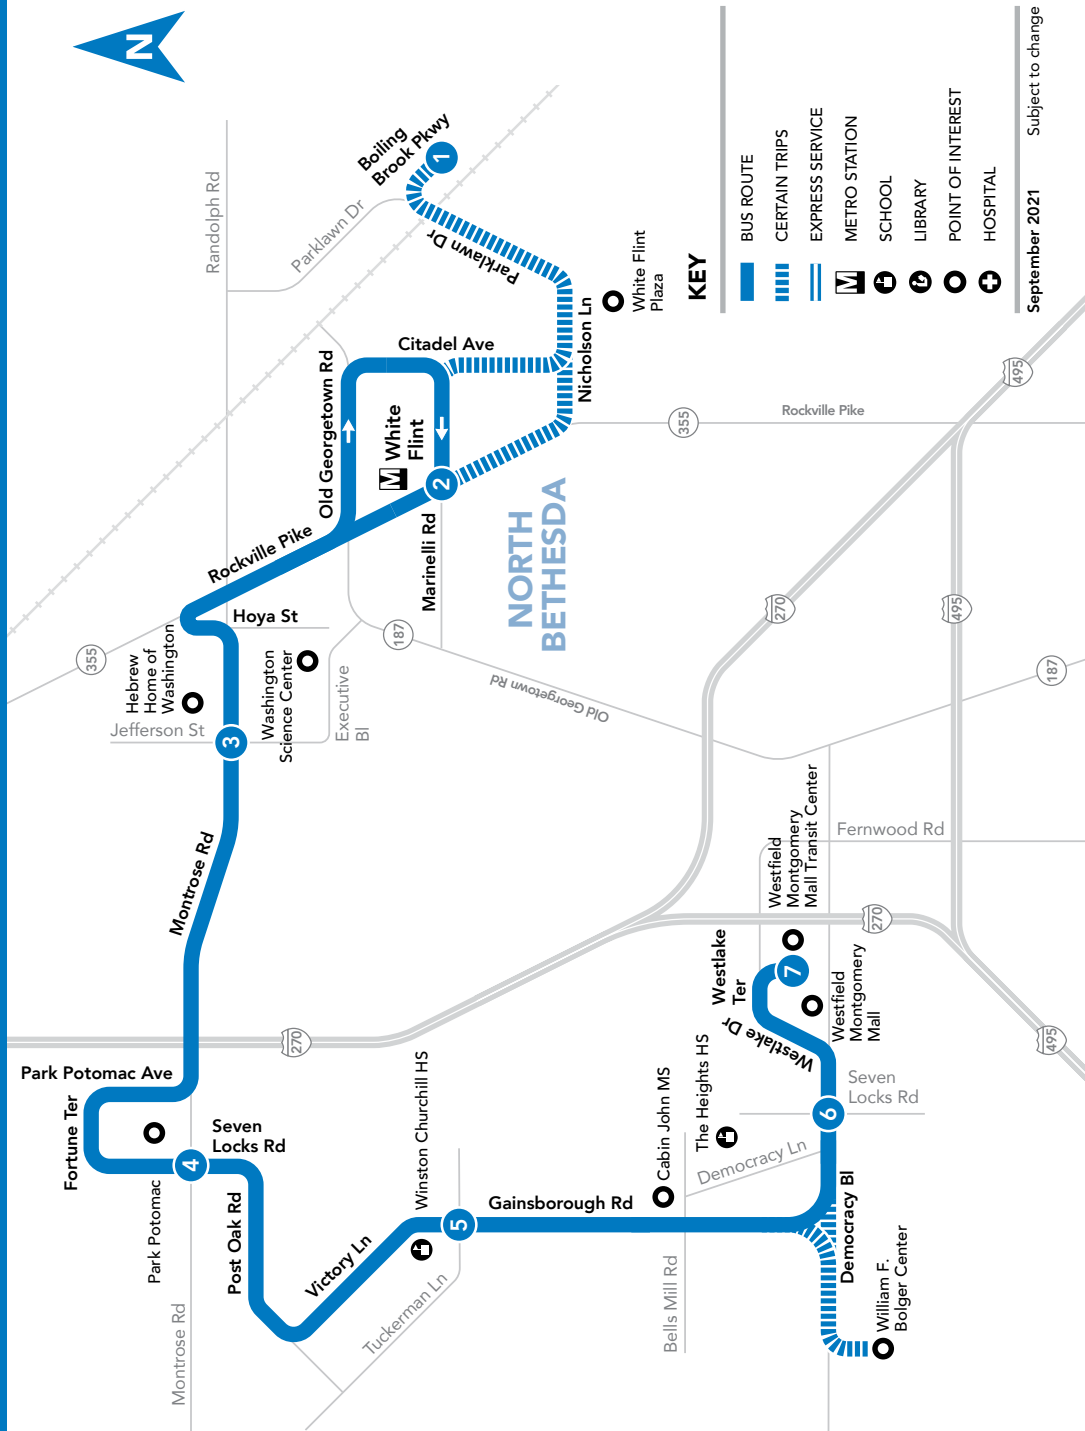

HOW TO RIDE A BUS

Check schedule for timepoint nearest your location. Wait at the blue and white **RIDE ON** bus stop sign. Arrive several minutes before scheduled time. Have exact fare ready (drivers do not make change).

- Not all stops are listed on a public timetable.
- If you are unfamiliar with your stop, sit or stand behind the line near the front of the bus and ask the bus driver to notify you when your stop is approaching.
- Ask the bus driver if you are not sure if the bus goes to your stop.
- If you have internet access (at home or somewhere else, such as a public library), it may be easier for you to use an online trip planner rather than a paper timetable.
- Be mindful of changes in the schedule, for holidays or bad weather.
- Please observe the following rules for all patrons: No eating, drinking, or smoking.
- Electronic devices may be played with earphones set at *low level*.

HOW TO READ A TIMETABLE

- Find the schedule for the day of the week and the direction you wish to ride.
- Find the timepoints closest to your origin and destination. The timepoints are shown on the route map and indicate the time the bus is scheduled to be at the particular location. Your nearest bus stop may be between timepoints.
- Read down the column to see the times when a trip will be at the given timepoint. Read the times across to the right to see when the trip reaches other timepoints. If no time is shown, that trip does not serve that timepoint.