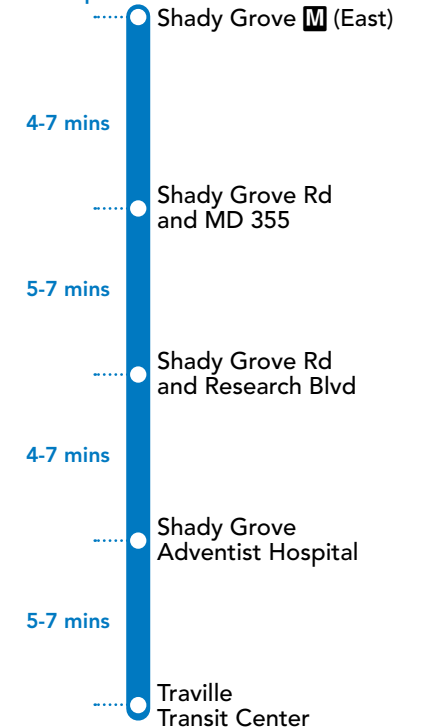

YouTube youtube.com/RideOnMCT

Thank You for Riding with Us!

Printed on recycled paper with soy-based ink

EFFECTIVE: MAY 12, 2019

43

Approximate travel time between stops

SERVICE DAYS

DAILY