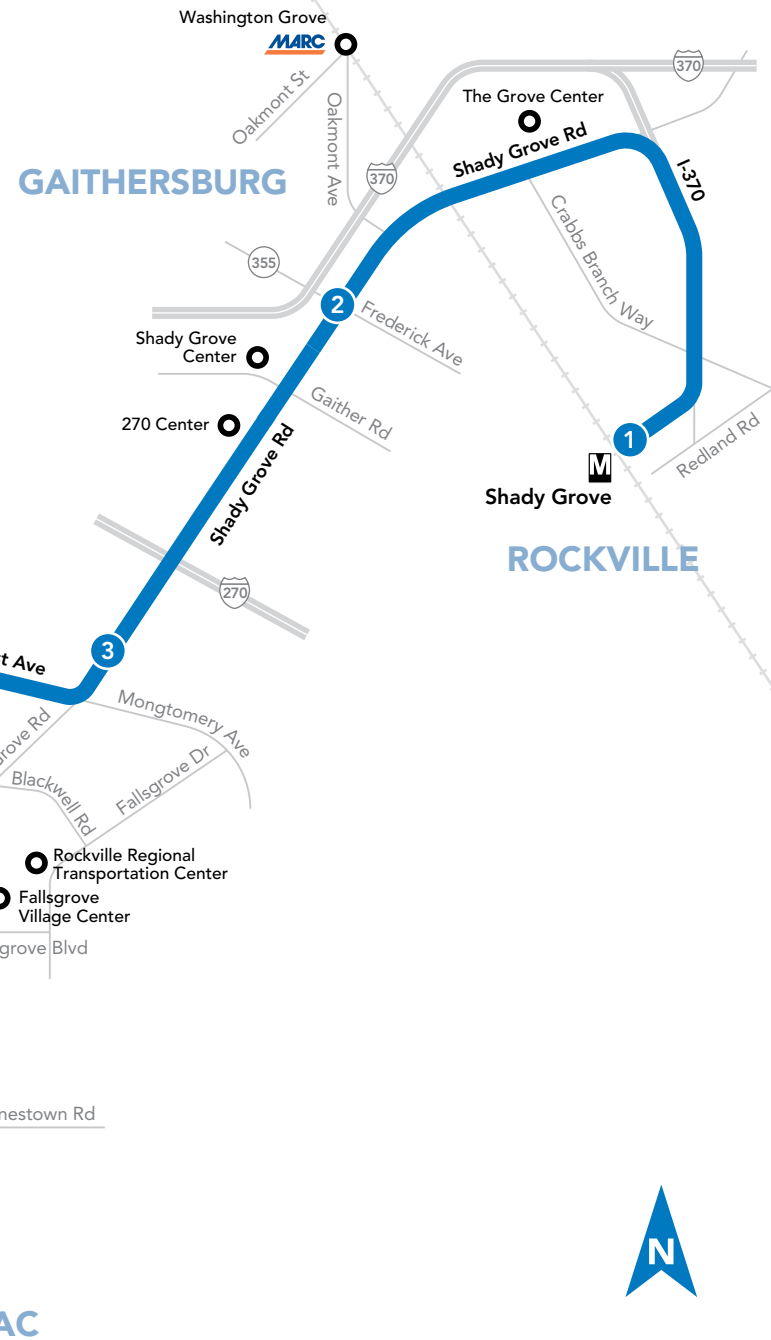

43 To Traville Transit Center

MONDAY THROUGH FRIDAY

SEE TIMEPOINT LOCATION ON ROUTE MAP

Shady Grove (East)	Shady Grove Rd & MD 355	Shady Grove Rd & Research Blvd	Shady Grove Adventist Hospital	Traville Transit Center
1	2	3	4	5
5:00	5:03	5:08	5:12	5:17
5:30	5:35	5:41	5:47	5:53
6:00	6:05	6:11	6:17	6:23
6:25	6:30	6:36	6:42	6:48
6:48	6:53	6:59	7:05	7:11
7:11	7:16	7:22	7:28	7:34
7:35	7:40	7:46	7:52	7:58
8:00	8:05	8:11	8:17	8:23
8:25	8:31	8:40	8:46	8:52
8:50	8:56	9:05	9:11	9:17
9:20	9:26	9:35	9:41	9:47
9:50	9:56	10:05	10:11	10:17
10:20	10:26	10:35	10:41	10:47
10:50	10:55	11:02	11:07	11:14
11:20	11:25	11:32	11:37	11:44
11:50	11:56	12:05	12:11	12:17
12:20	12:26	12:35	12:41	12:47
12:50	12:56	1:05	1:11	1:17
1:20	1:26	1:35	1:41	1:47
1:50	1:56	2:05	2:11	2:17
2:20	2:26	2:35	2:41	2:47
2:50	2:56	3:05	3:11	3:17
3:20	3:26	3:35	3:41	3:47
3:50	3:56	4:05	4:11	4:17
4:20	4:26	4:35	4:41	4:47
4:50	4:56	5:05	5:11	5:17
5:20	5:26	5:35	5:41	5:47
5:50	5:56	6:05	6:11	6:17
6:20	6:26	6:35	6:41	6:47
6:50	6:56	7:05	7:11	7:17
7:20	7:26	7:35	7:41	7:47
7:50	7:54	8:01	8:06	8:11
8:25	8:29	8:36	8:41	8:46
9:00	9:04	9:11	9:16	9:21
9:45	9:49	9:56	10:01	10:06
10:30	10:34	10:41	10:46	10:51
11:15	11:19	11:26	11:31	11:36

METROACCESS

Alternative paratransit service to this Ride On route for people with certified disabilities is available. Call MetroAccess at **301-562-5360**.

43

Shady Grove M – Shady Grove Rd – Shady Grove Hospital – Traville Transit Center

- KEY**
- BUS ROUTE
 - CERTAIN TRIPS
 - EXPRESS SERVICE
 - METRO STATION
 - SCHOOL
 - LIBRARY
 - POINT OF INTEREST
 - HOSPITAL

May 2019 Subject to change

43 To Traville Transit Center

SUNDAY

SEE TIMEPOINT LOCATION ON ROUTE MAP