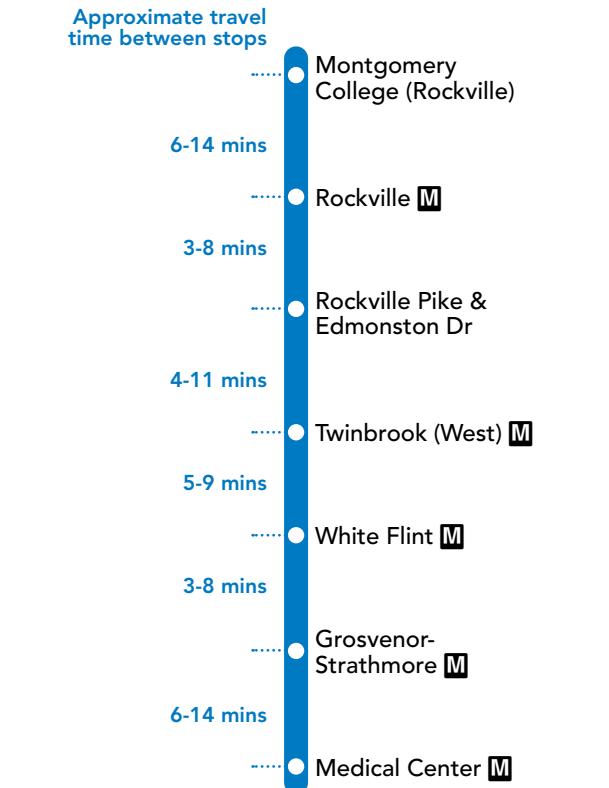

SERVICE DAYS DAILY

Ride On Montgomery County Transit logo and contact information: Telephone 311, Online at www.rideonbus.com, Real Time Info at www.rideonrealtime.com