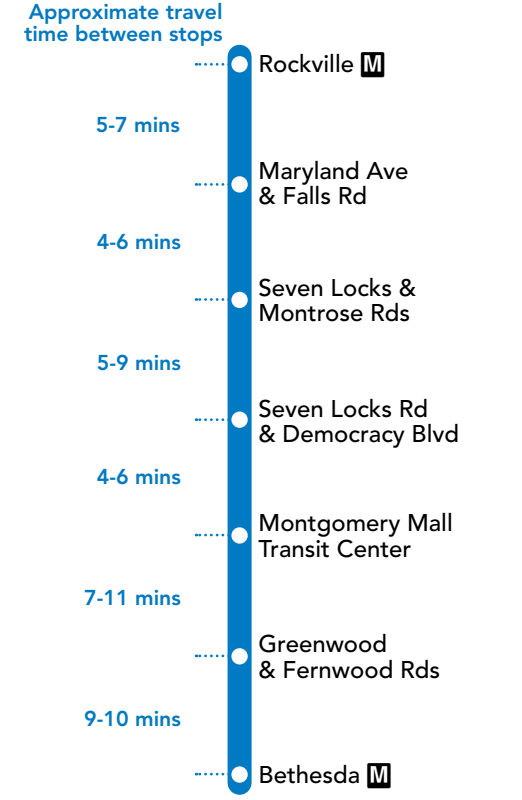

SERVICE DAYS
DAILY

Please arrive at your stop several minutes ahead of your bus' scheduled arrival. Since safe service is a priority at Ride On, buses may be delayed due to traffic or weather.

Telephone 311
Online at www.rideonbus.com
Real Time Info at www.rideonrealtime.com