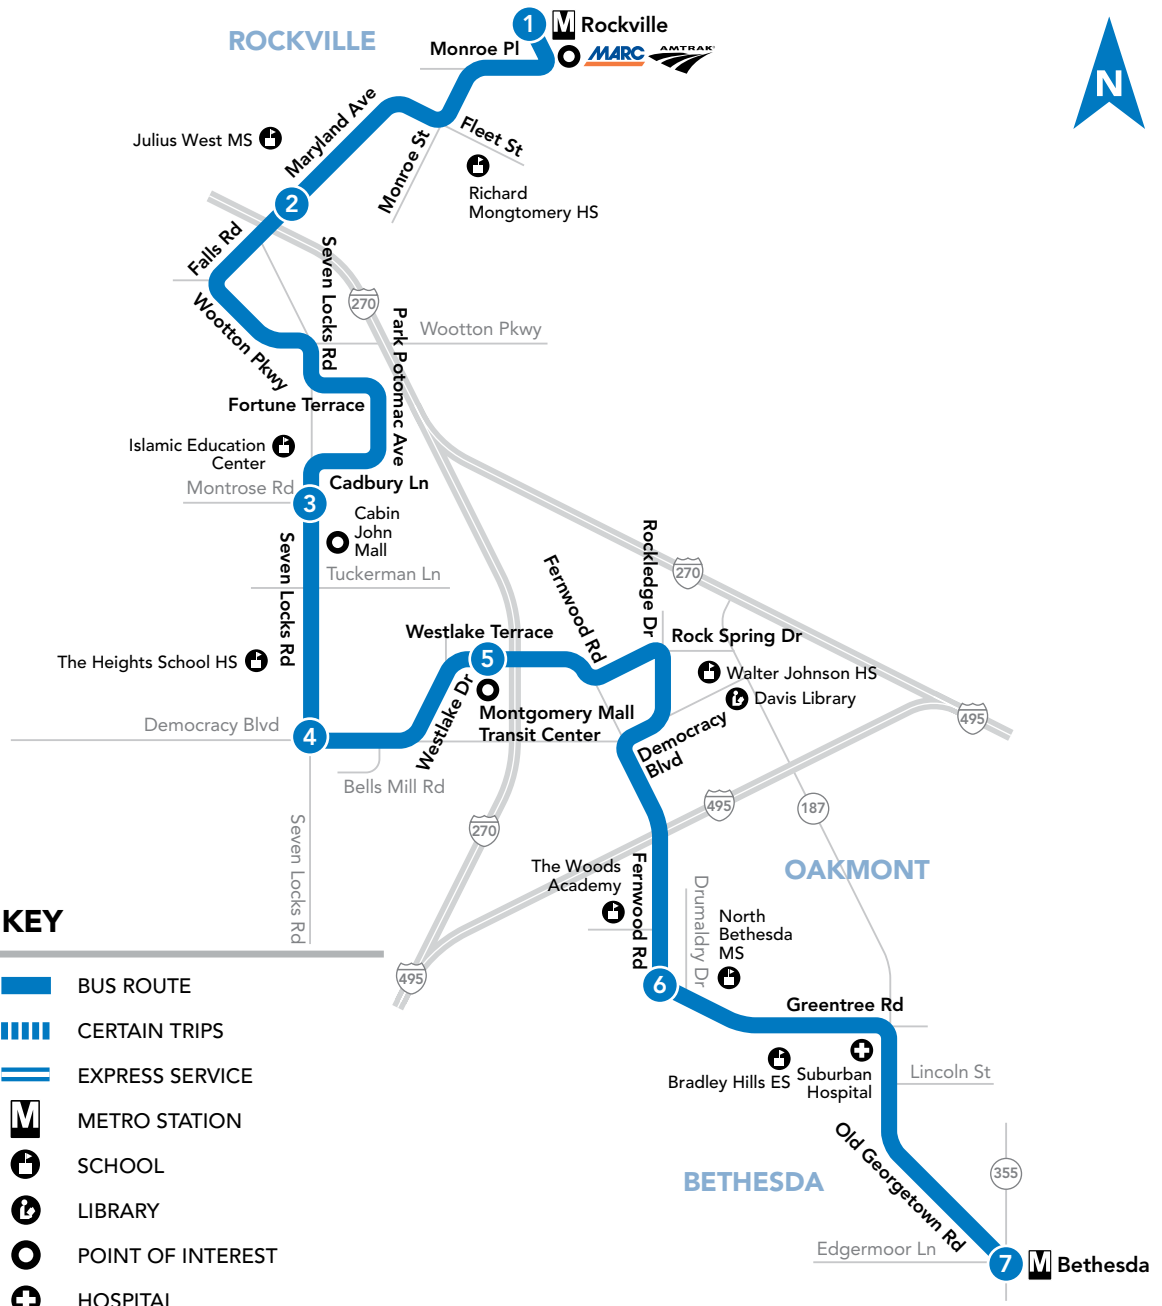

NOTES:

AM	PM
----	----

47 To Bethesda

SATURDAY

SEE TIMEPOINT LOCATION ON ROUTE MAP

Rockville 
Maryland Ave & Falls Rd
Seven Locks & Montrose Rds
Seven Locks Rd & Democracy Blvd
Montgomery Mall Transit Center
Greentree & Fernwood Rds
Bethesda 

47

Rockville M – Maryland Ave – Park Potomac – Seven Locks Rd – Montgomery Mall – Rock Spring Dr – Fernwood Rd – Greentree Rd – Bethesda M

KEY

- BUS ROUTE
- CERTAIN TRIPS
- EXPRESS SERVICE
- METRO STATION
- SCHOOL
- LIBRARY
- POINT OF INTEREST
- HOSPITAL

July 2021 Subject to change

47 To Bethesda M

SUNDAY

SEE TIMEPOINT LOCATION ON ROUTE MAP

- Rockville M
- Maryland Ave & Falls Rd
- Seven Locks & Montrose Rds
- Seven Locks Rd & Democracy Blvd
- Montgomery Mall Transit Center
- Greentree & Fernwood Rds
- Bethesda M

NOTES: AM PM

47 To Rockville M

SUNDAY

SEE TIMEPOINT LOCATION ON ROUTE MAP

- Bethesda M
- Greentree & Fernwood Rds
- Montgomery Mall Transit Center
- Seven Locks Rd & Democracy Blvd
- Seven Locks & Montrose Rds
- Maryland Ave & Falls Rd
- Rockville M