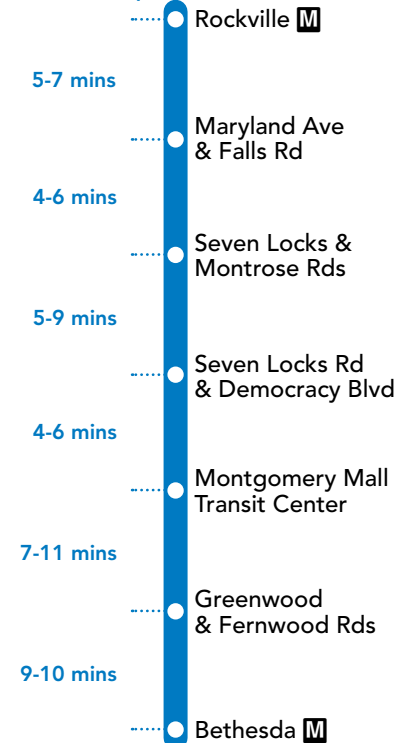

YouTube youtube.com/RideOnMCT
 Instagram instagram.com/RideOnMCT

Thank You for Riding with Us!

Printed on recycled paper with soy-based ink

EFFECTIVE: SEPTEMBER 26, 2021

47

Approximate travel time between stops