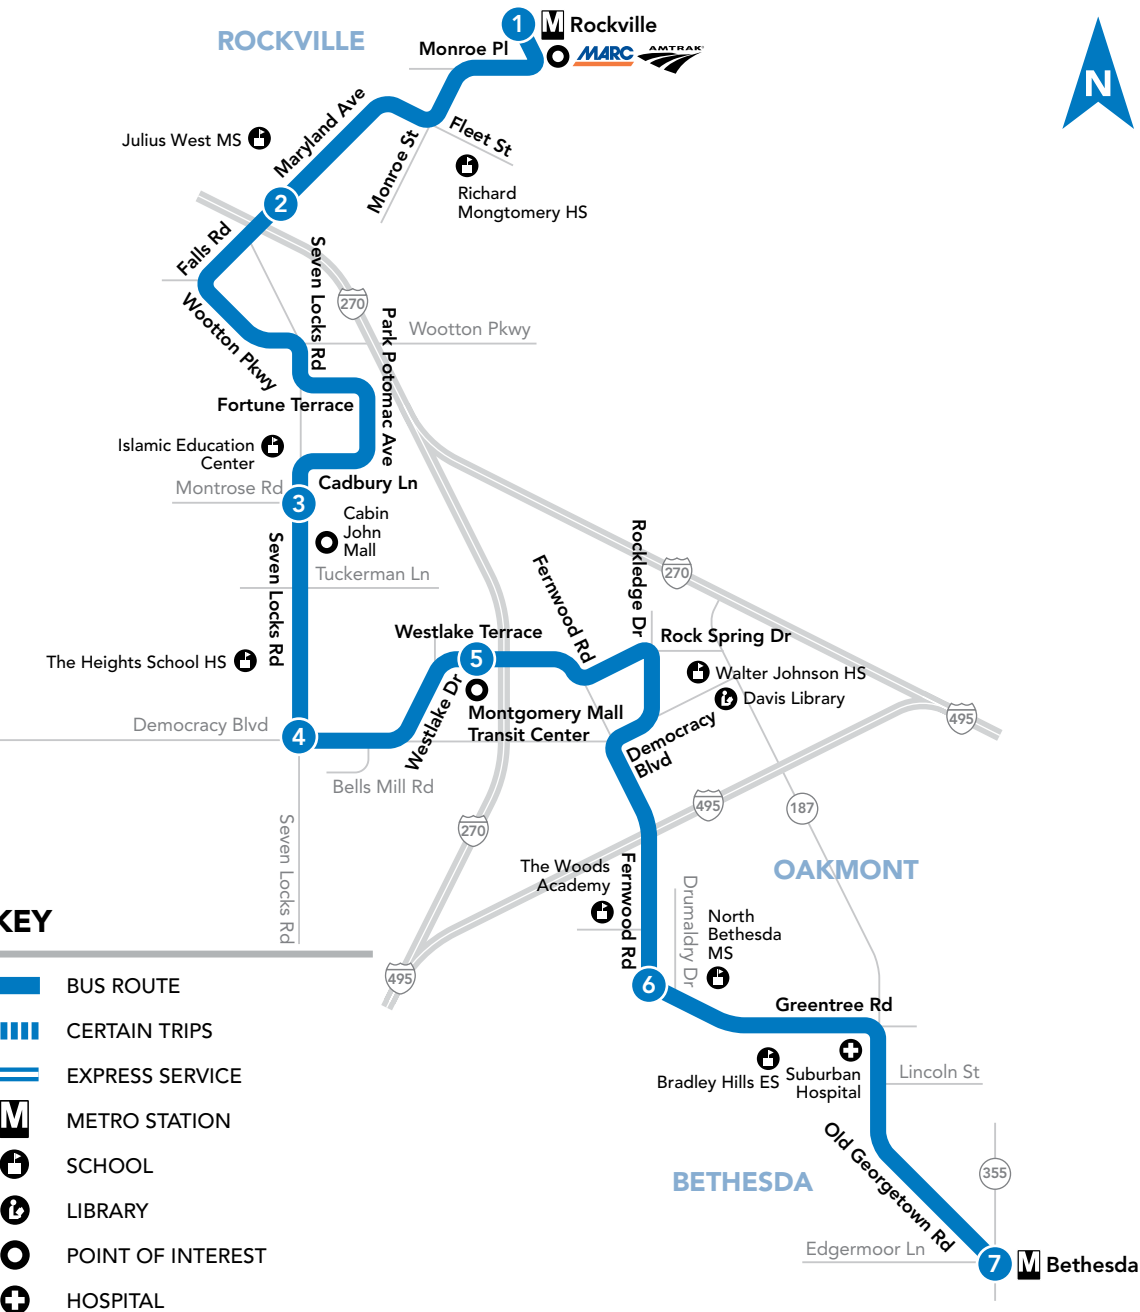

KEY

- BUS ROUTE
- CERTAIN TRIPS
- EXPRESS SERVICE
- METRO STATION
- SCHOOL
- LIBRARY
- POINT OF INTEREST
- HOSPITAL

September 2021 Subject to change

47 To Bethesda M

SUNDAY

SEE TIMEPOINT LOCATION ON ROUTE MAP

- Rockville M
- Maryland Ave & Falls Rd
- Seven Locks & Montrose Rds
- Seven Locks Rd & Democracy Blvd
- Montgomery Mall Transit Center
- Greentree & Fernwood Rds
- Bethesda M

1	2	3	4	5	6	7
7:00	7:03	7:09	7:14	7:19	7:27	7:35
7:35	7:38	7:44	7:49	7:54	8:02	8:10
8:10	8:13	8:20	8:27	8:32	8:40	8:48
8:45	8:48	8:55	9:02	9:07	9:15	9:23
9:20	9:23	9:30	9:37	9:42	9:50	9:58
9:55	9:58	10:05	10:12	10:17	10:25	10:33
10:30	10:33	10:40	10:47	10:52	11:00	11:08
11:05	11:08	11:15	11:22	11:27	11:35	11:43
11:40	11:44	11:51	11:58	12:03	12:13	12:22
12:15	12:19	12:26	12:33	12:38	12:48	12:57
1:25	1:29	1:36	1:43	1:48	1:58	2:07
2:00	2:04	2:11	2:18	2:23	2:33	2:42
2:35	2:39	2:46	2:53	2:58	3:08	3:17
3:10	3:14	3:21	3:28	3:33	3:43	3:52
3:45	3:49	3:56	4:03	4:08	4:18	4:27
4:25	4:29	4:36	4:43	4:48	4:58	5:07
5:05	5:09	5:16	5:23	5:28	5:38	5:47
5:50	5:54	6:01	6:08	6:13	6:23	6:32
6:35	6:39	6:46	6:52	6:57	7:05	7:13
7:20	7:24	7:31	7:37	7:42	7:50	7:58
8:05	8:09	8:16	8:22	8:27	8:35	8:43
8:50	8:54	9:01	9:07	9:12	9:20	9:28
9:35	9:39	9:46	9:52	9:57	10:05	10:13

NOTES: AM PM

47 To Rockville M

SUNDAY

SEE TIMEPOINT LOCATION ON ROUTE MAP

- Bethesda M
- Greentree & Fernwood Rds
- Montgomery Mall Transit Center
- Seven Locks Rd & Democracy Blvd
- Seven Locks & Montrose Rds
- Maryland Ave & Falls Rd
- Rockville M