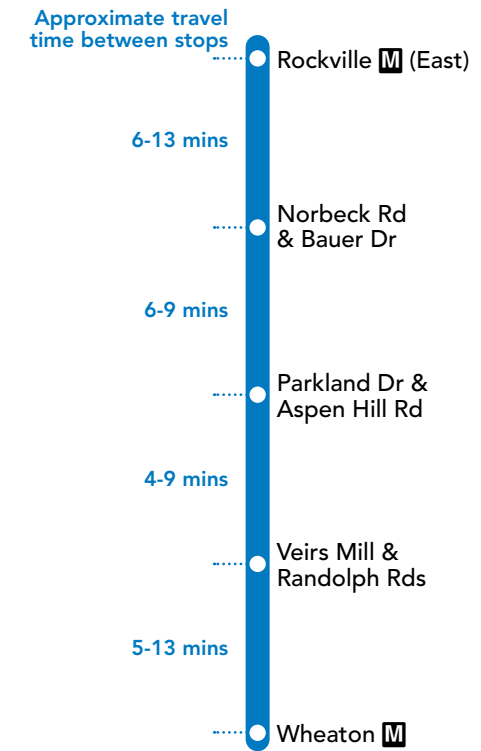

EFFECTIVE: SEPTEMBER 26, 2021

48

SERVICE DAYS
DAILY

Telephone 311
Online at www.rideonbus.com
Real Time Info at www.rideonrealtime.com