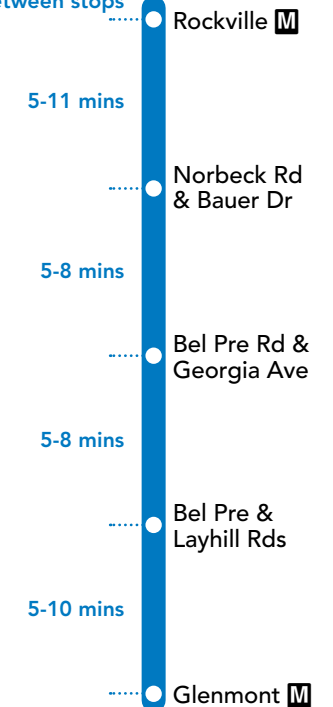

HOW TO READ A TIMETABLE

- Find the schedule for the day of the week and the direction you wish to ride.
- Find the timepoints closest to your origin and destination. The timepoints are shown on the route map and indicate the time the bus is scheduled to be at the particular location. Your nearest bus stop may be between timepoints.
- Read down the column to see the times when a trip will be at the given timepoint. Read the times across to the right to see when the trip reaches other timepoints.

YouTube youtube.com/c/RideOnMCT

Thank You for Riding with Us!

Printed on recycled paper with soy-based ink

EFFECTIVE: SEPTEMBER 18, 2016

49

Approximate travel time between stops

SERVICE DAYS

DAILY