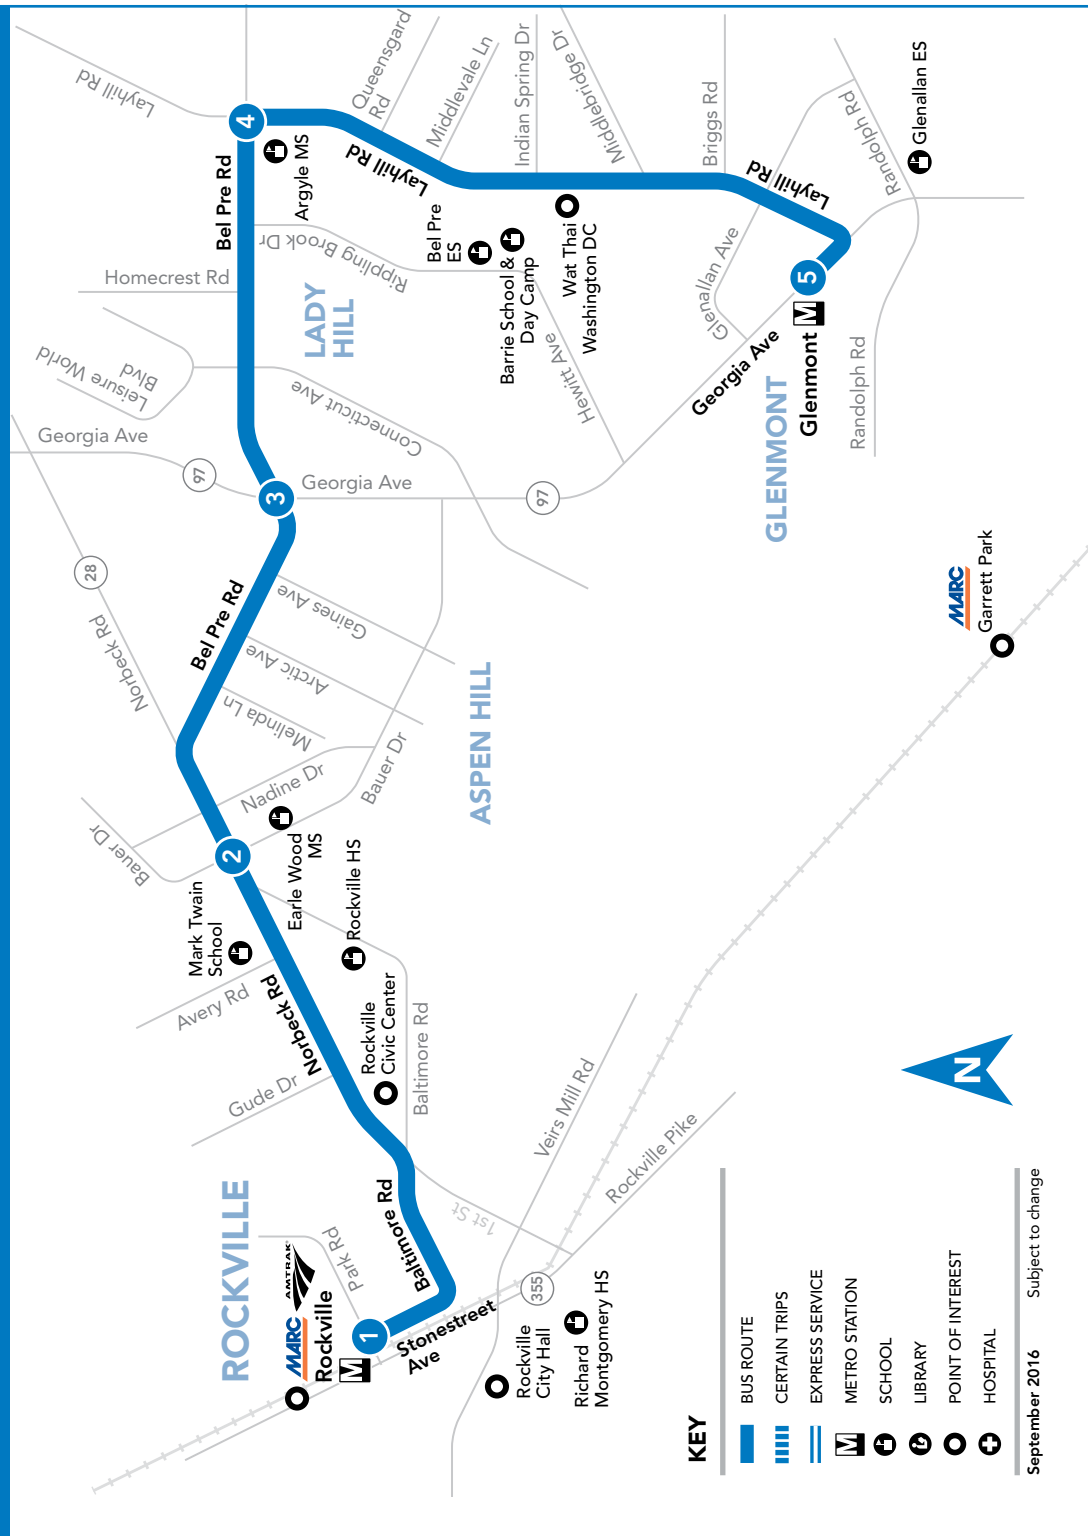

49 To Glenmont M

SUNDAY

SEE TIMEPOINT LOCATION ON ROUTE MAP

Rockville (East) M	Norbeck Rd & Bauer Dr	Bel Pre Rd & Georgia Ave	Bel Pre & Layhill Rds	Glenmont M
1	2	3	4	5
7:05	7:12	7:19	7:26	7:31
7:35	7:42	7:49	7:56	8:01
8:05	8:12	8:19	8:26	8:31
8:35	8:42	8:49	8:56	9:01
9:05	9:12	9:19	9:26	9:31
9:35	9:42	9:49	9:56	10:01
10:05	10:12	10:19	10:26	10:31
10:35	10:43	10:51	10:59	11:05
11:05	11:13	11:21	11:29	11:35
11:35	11:43	11:51	11:59	12:05
12:05	12:13	12:21	12:29	12:35
12:35	12:43	12:51	12:59	1:05
1:05	1:13	1:21	1:29	1:35
1:35	1:43	1:51	1:59	2:05
2:05	2:13	2:21	2:29	2:35
2:35	2:43	2:51	2:59	3:05
3:05	3:13	3:21	3:29	3:35
3:35	3:43	3:51	3:59	4:05
4:05	4:13	4:21	4:29	4:35
4:35	4:43	4:51	4:59	5:05
5:05	5:14	5:22	5:29	5:34
5:35	5:44	5:52	5:59	6:04
6:05	6:14	6:22	6:29	6:34
6:35	6:44	6:52	6:59	7:04
7:05	7:14	7:22	7:29	7:34
7:35	7:41	7:47	7:54	7:59
8:05	8:11	8:17	8:24	8:29
8:40	8:46	8:52	8:59	9:04

NOTES: AM PM

49 To Rockville M

SUNDAY

SEE TIMEPOINT LOCATION ON ROUTE MAP