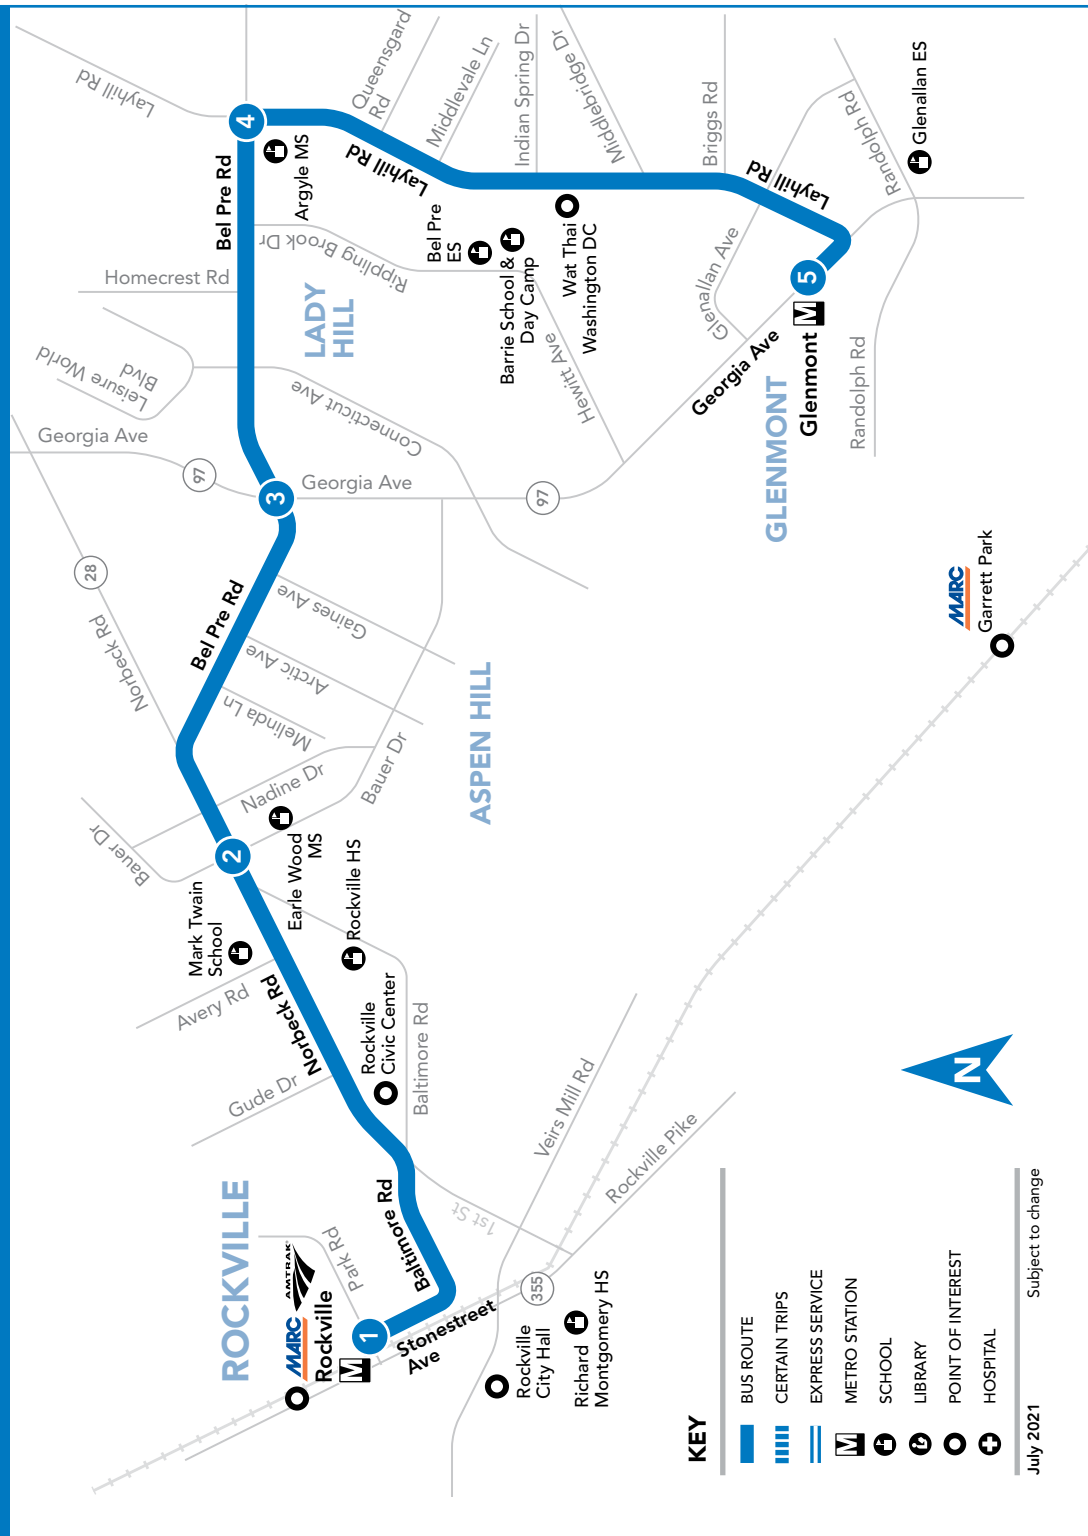

49 To Glenmont M

SUNDAY

SEE TIMEPOINT LOCATION ON ROUTE MAP

Rockville (East) M	Norbeck Rd & Bauer Dr	Bel Pre Rd & Georgia Ave	Bel Pre & Layhill Rds	Glenmont M
1	2	3	4	5
6:25	6:30	6:36	6:42	6:47
7:05	7:10	7:16	7:22	7:27
7:45	7:50	7:56	8:02	8:07
8:25	8:30	8:36	8:42	8:47
9:05	9:10	9:16	9:22	9:27
9:45	9:50	9:56	10:02	10:07
10:25	10:31	10:38	10:45	10:50
11:05	11:11	11:18	11:25	11:30
11:45	11:51	11:58	12:05	12:10
12:25	12:31	12:38	12:45	12:50
1:05	1:11	1:18	1:25	1:30
1:45	1:51	1:58	2:05	2:10
2:25	2:31	2:38	2:45	2:50
3:05	3:11	3:18	3:25	3:30
3:45	3:51	3:58	4:05	4:10
4:25	4:31	4:38	4:45	4:50
5:05	5:11	5:18	5:25	5:30
5:45	5:51	5:58	6:05	6:10
6:25	6:31	6:38	6:45	6:50
7:05	7:10	7:16	7:23	7:28
7:45	7:50	7:56	8:03	8:08
8:25	8:30	8:36	8:43	8:48
9:05	9:10	9:16	9:23	9:28

NOTES: AM PM

49 To Rockville M

SUNDAY

SEE TIMEPOINT LOCATION ON ROUTE MAP

Glenmont M	Bel Pre & Layhill Rds	Bel Pre Rd & Georgia Ave	Norbeck Rd & Bauer Dr	Rockville (East) M
5	4	3	2	1
6:20	6:26	6:32	6:39	6:44
7:00	7:06	7:12	7:19	7:24
7:40	7:46	7:52	7:59	8:04
8:20	8:26	8:32	8:39	8:44
9:00	9:06	9:12	9:19	9:24
9:40	9:46	9:52	9:59	10:04
10:20	10:26	10:32	10:39	10:44
11:00	11:06	11:12	11:19	11:24
11:40	11:47	11:54	12:01	12:07
12:20	12:27	12:34	12:41	12:47
1:00	1:07	1:14	1:21	1:27
1:40	1:47	1:54	2:01	2:07
2:20	2:27	2:34	2:41	2:47
3:00	3:07	3:14	3:21	3:27
3:40	3:47	3:54	4:01	4:07
4:20	4:27	4:34	4:41	4:47
5:00	5:07	5:14	5:21	5:27
5:40	5:47	5:54	6:01	6:07
6:20	6:27	6:34	6:41	6:47
7:00	7:07	7:13	7:20	7:25
7:40	7:47	7:53	8:00	8:05
8:20	8:27	8:33	8:40	8:45
9:00	9:07	9:13	9:20	9:25

NOTES: AM PM

Please arrive at your stop several minutes ahead of your bus' scheduled arrival. Since safe service is a priority at Ride On, buses may be delayed due to traffic or weather.

WELCOME TO RIDE ON

RIDE ON is a community bus service operated by the Montgomery County Department of Transportation. RIDE ON operates over 75 routes that serve all 13 Montgomery County Metrorail stations and 7 MARC stations. For detailed information, or to have timetables mailed, call 311. Outside Montgomery County 240-777-0311

Visit our web site at: www.rideonbus.com
Real Time information is available at: www.rideonrealtime.com

Regular Mailing Address:
Montgomery County DOT
Division of Transit Services
101 Monroe Street, 5th
Floor Rockville, MD 20850

For more information, or to request this document in an alternate format or translated into another language, please call 311 or outside Montgomery County 240-777-0311.

Para más información o para pedir este documento en un formato diferente o traducido a otro idioma, por favor, llame al 311 o de fuera del Condado de Montgomery al 240-777-0311.

如需更多信息、需要以其它格式提供本文档或需要将本文档翻译成其它语言, 请拨打311。如果您不在蒙哥马利郡, 请拨打240-777-0311。

자세한 정보를 원하시거나 본 문서를 다른 형식 또는 다른 언어로의 번역본으로 원하실 경우, 전화번호 311, 또는 몽고메리 카운티 이외의 지역에서는 240-777-0311로 연락하시기 바랍니다.

ለተጨማሪ መረጃ፣ ወይም ይህንን ደብዳቤ ለሌላ ቅጽ ለመስጠት ወይም ለሌላ ቋንቋ ለመተርጎም፣ እባክዎ 311 ወይም ከሞንትጎመሪ ካውንቲ ውጪ 240-777-0311 ይደውሉ።