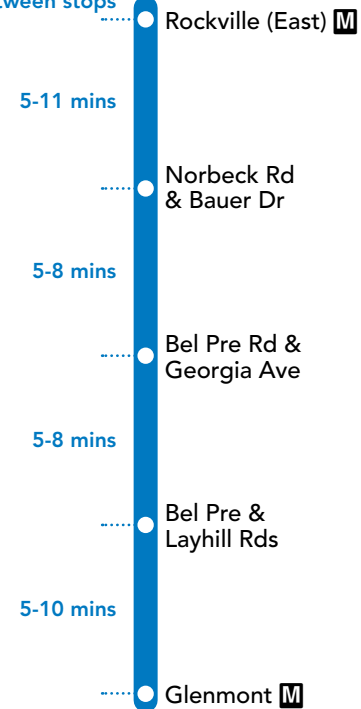

YouTube youtube.com/RideOnMCT
Instagram instagram.com/RideOnMCT

Thank You for Riding with Us!

Printed on recycled paper with soy-based ink

EFFECTIVE: JULY 18, 2021

49

Approximate travel time between stops

SERVICE DAYS