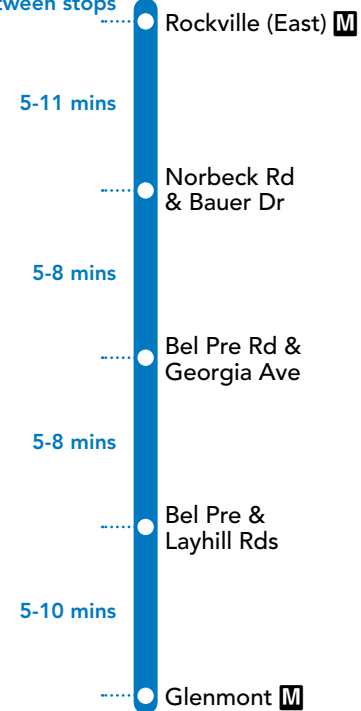

YouTube youtube.com/RideOnMCT
Instagram instagram.com/RideOnMCT

Thank You for Riding with Us!

Printed on recycled paper with soy-based ink

EFFECTIVE: SEPTEMBER 26, 2021

49

Approximate travel time between stops