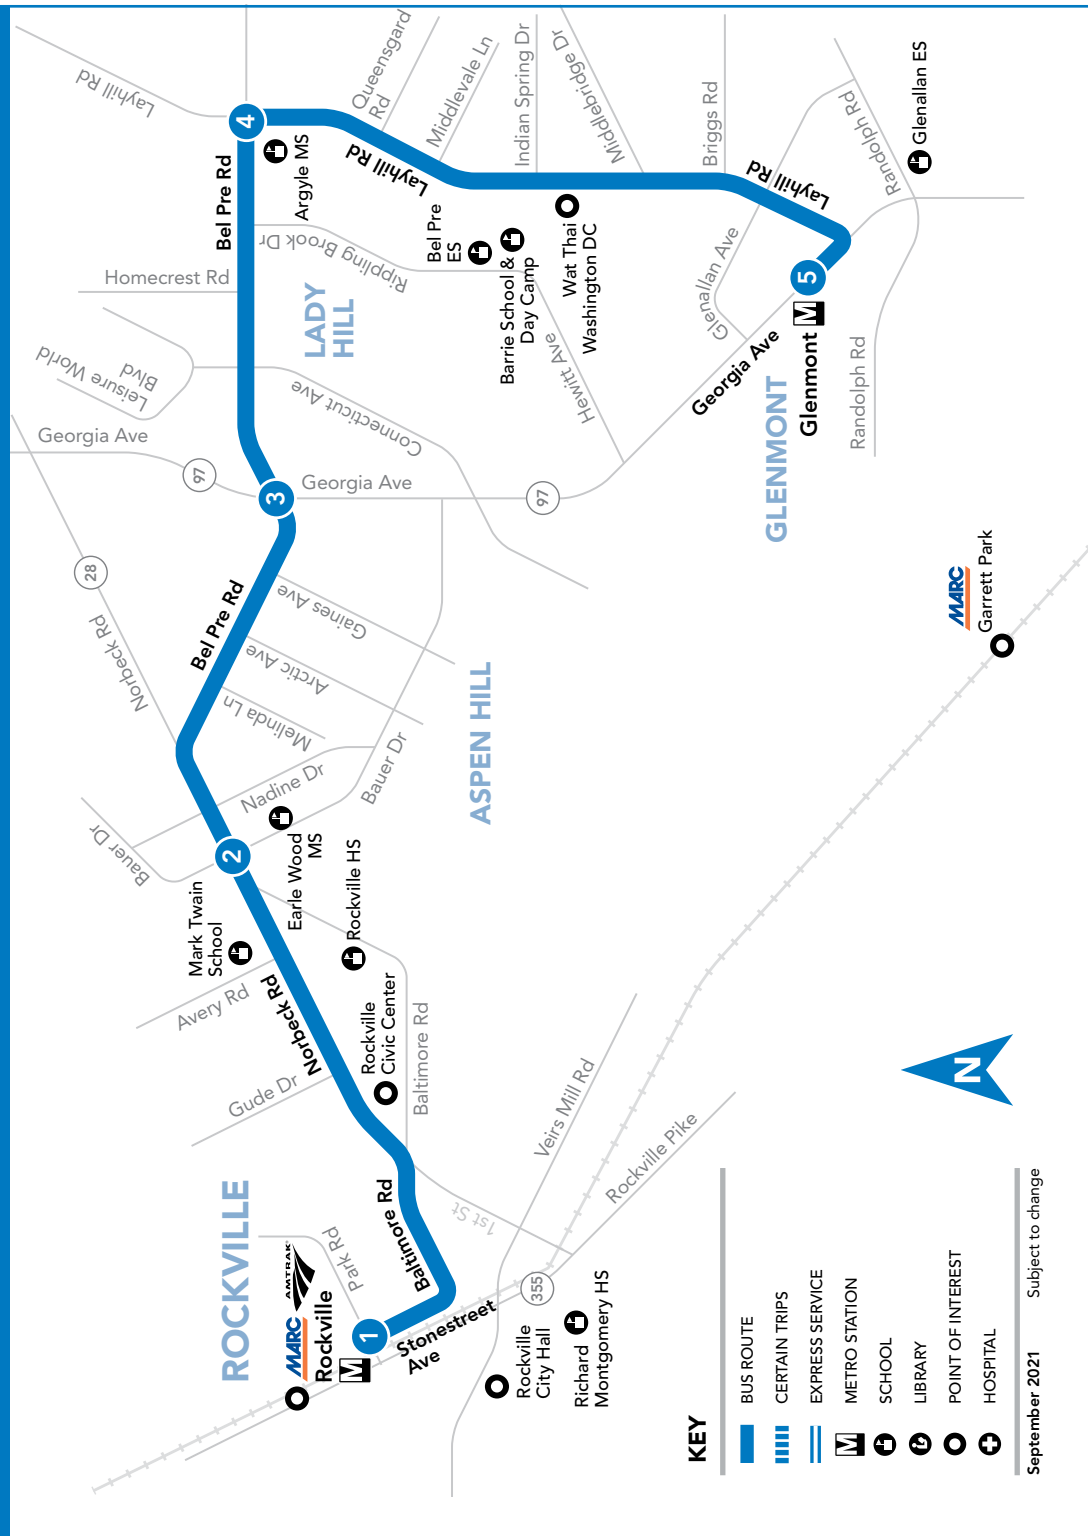

49 To Glenmont M

SUNDAY

SEE TIMEPOINT LOCATION ON ROUTE MAP

Rockville (East) M	Norbeck Rd & Bauer Dr	Bel Pre Rd & Georgia Ave	Bel Pre & Layhill Rds	Glenmont M
1	2	3	4	5
5:45	5:50	5:56	6:02	6:07
6:25	6:30	6:36	6:42	6:47
7:05	7:10	7:16	7:22	7:27
7:45	7:50	7:56	8:02	8:07
8:20	8:25	8:31	8:37	8:42
8:50	8:55	9:01	9:07	9:12
9:20	9:25	9:31	9:37	9:42
9:50	9:55	10:01	10:07	10:12
10:20	10:26	10:33	10:40	10:45
10:50	10:56	11:03	11:10	11:15
11:20	11:26	11:33	11:40	11:45
11:50	11:56	12:03	12:10	12:15
12:20	12:26	12:33	12:40	12:45
12:50	12:56	1:03	1:10	1:15
1:20	1:26	1:33	1:40	1:45
1:50	1:56	2:03	2:10	2:15
2:20	2:26	2:33	2:40	2:45
2:50	2:56	3:03	3:10	3:15
3:20	3:26	3:33	3:40	3:45
3:50	3:56	4:03	4:10	4:15
4:20	4:26	4:33	4:40	4:45
4:50	4:56	5:03	5:10	5:15
5:25	5:31	5:38	5:45	5:50
6:00	6:06	6:13	6:20	6:25
6:35	6:40	6:46	6:53	6:58
7:10	7:15	7:21	7:28	7:33
7:45	7:50	7:56	8:03	8:08
8:25	8:30	8:36	8:43	8:48
9:05	9:10	9:16	9:23	9:28
9:45	9:50	9:56	10:03	10:08

NOTES: AM PM

49 To Rockville M

SUNDAY

SEE TIMEPOINT LOCATION ON ROUTE MAP

Glenmont M	Bel Pre & Layhill Rds	Bel Pre Rd & Georgia Ave	Norbeck Rd & Bauer Dr	Rockville (East) M
5	4	3	2	1
5:40	5:46	5:52	5:59	6:04
6:20	6:26	6:32	6:39	6:44
7:00	7:06	7:12	7:19	7:24
7:40	7:46	7:52	7:59	8:04
8:20	8:26	8:32	8:39	8:44
8:55	9:01	9:07	9:14	9:19
9:25	9:31	9:37	9:44	9:49
9:55	10:01	10:07	10:14	10:19
10:25	10:31	10:37	10:44	10:49
10:55	11:01	11:07	11:14	11:19
11:25	11:31	11:37	11:44	11:49
11:55	12:02	12:09	12:16	12:22
12:25	12:32	12:39	12:46	12:52
12:55	1:02	1:09	1:16	1:22
1:25	1:32	1:39	1:46	1:52
1:55	2:02	2:09	2:16	2:22
2:25	2:32	2:39	2:46	2:52
2:55	3:02	3:09	3:16	3:22
3:25	3:32	3:39	3:46	3:52
3:55	4:02	4:09	4:16	4:22
4:25	4:32	4:39	4:46	4:52
4:55	5:02	5:09	5:16	5:22
5:25	5:32	5:39	5:46	5:52
6:00	6:07	6:14	6:21	6:27
6:35	6:42	6:48	6:55	7:00
7:10	7:17	7:23	7:30	7:35
7:45	7:52	7:58	8:05	8:10
8:20	8:27	8:33	8:40	8:45
9:00	9:07	9:13	9:20	9:25
9:40	9:47	9:53	10:00	10:05

NOTES: AM PM

Please arrive at your stop several minutes ahead of your bus' scheduled arrival. Since safe service is a priority at Ride On, buses may be delayed due to traffic or weather.

WELCOME TO RIDE ON

RIDE ON is a community bus service operated by the Montgomery County Department of Transportation. RIDE ON operates over 75 routes that serve all 13 Montgomery County Metrorail stations and 7 MARC stations. For detailed information, or to have timetables mailed, call 311. Outside Montgomery County 240-777-0311

Visit our web site at: www.rideonbus.com
Real Time information is available at: www.rideonrealtime.com
Regular Mailing Address: Montgomery County DOT Division of Transit Services 101 Monroe Street, 5th Floor Rockville, MD 20850

For more information, or to request this document in an alternate format or translated into another language, please call 311, or outside Montgomery County 240-777-0311.

Para más información o para pedir este documento en un formato diferente o traducido a otro idioma, por favor, llame al 311 o de fuera del Condado de Montgomery al 240-777-0311.