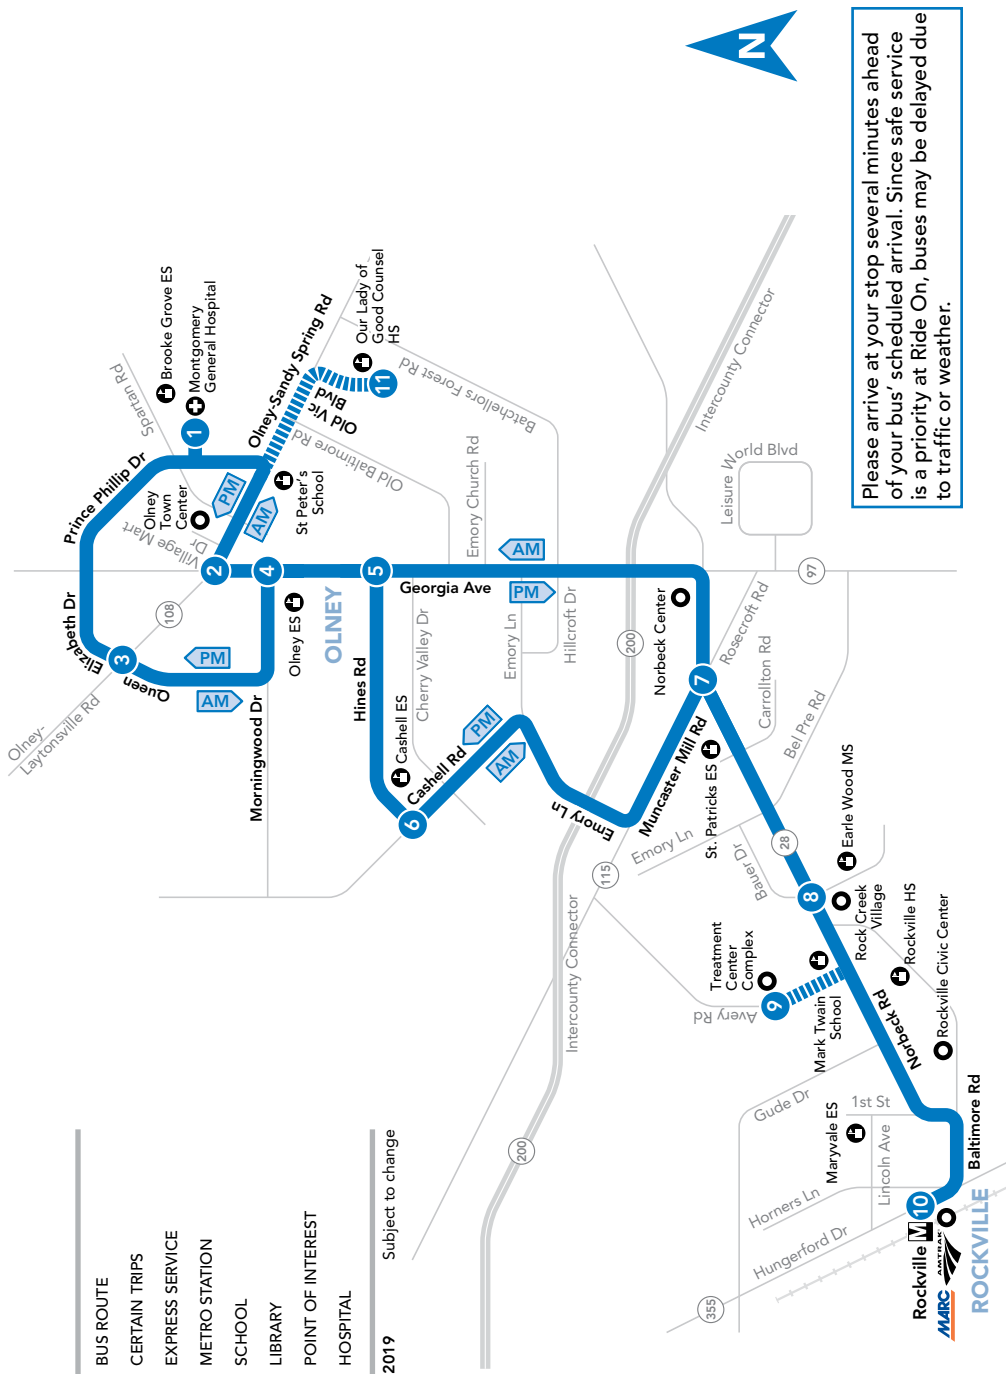

52

Montgomery General Hospital - Hines Rd - Emory Ln - Muncaster Mill Rd - Norbeck Rd - Rockville

KEY

- BUS ROUTE
- CERTAIN TRIPS
- EXPRESS SERVICE
- METRO STATION
- SCHOOL
- LIBRARY
- POINT OF INTEREST
- HOSPITAL

January 2019

Subject to change

Please arrive at your stop several minutes ahead of your bus' scheduled arrival. Since safe service is a priority at Ride On, buses may be delayed due to traffic or weather.

52 To Rockville Metro Station

MONDAY THROUGH FRIDAY

SEE TIMEPOINT LOCATION ON ROUTE MAP

	1	2	3	4	5	6	7	8	9	10
Good Counsel HS	5:30	5:37	5:41	5:43	5:46	5:55	6:00	6:06		
Montgomery General Hospital	6:05	6:12	6:16	6:18	6:21	6:30	6:35	6:41		
Queen Elizabeth Dr & Dutchess Dr	6:35	6:42	6:46	6:48	6:51	7:00	7:05	7:11		
Georgia Ave & Morningside Dr	7:05	7:12	7:17	7:19	7:24	7:33	7:41	7:48		
Georgia Ave & Morningside Dr	7:35	7:42	7:47	7:49	7:54	8:03	8:11	8:18		
Georgia Ave & Morningside Dr	8:05	8:12	8:17	8:19	8:24	8:33	8:41	8:48		
Georgia Ave & Morningside Dr	8:35	8:43	8:47	8:49	8:52	9:01	9:08	9:14		
Georgia Ave & Morningside Dr	4:25	4:30	4:37	4:38	4:45	4:49	4:53	4:59		
Georgia Ave & Morningside Dr	5:05	5:10	5:17	5:18	5:25	5:29	5:33	5:39		
Georgia Ave & Morningside Dr	5:35	5:40	5:47	5:48	5:55	5:59	6:03	6:09		
Georgia Ave & Morningside Dr	6:30	6:37	6:41	6:45	6:48	6:51	6:56			

NOTES:

52 To Montgomery General Hospital

MONDAY THROUGH FRIDAY

SEE TIMEPOINT LOCATION ON ROUTE MAP

	1	2	3	4	5	6	7	8	9	10
Good Counsel HS	6:22	6:27	6:31	6:40	6:48	6:52	6:57	7:01	7:06	7:11
Montgomery General Hospital	7:05	7:10	7:14	7:21	7:26	7:22	7:27	7:31	7:36	7:41
Queen Elizabeth Dr & Dutchess Dr	7:52	8:00	8:04	8:18	8:25	7:52	8:00	8:04	8:08	8:12
Georgia Ave & Morningside Dr	3:45	3:52	3:56	4:03	4:06	4:15	4:25	4:31	4:38	4:43
Georgia Ave & Morningside Dr	4:15	4:25	4:31	4:38	4:43	4:45	4:55	5:01	5:08	5:13
Georgia Ave & Morningside Dr	4:45	4:55	5:01	5:08	5:13	5:15	5:25	5:31	5:38	5:43
Georgia Ave & Morningside Dr	5:15	5:25	5:31	5:38	5:43	5:45	5:55	6:01	6:08	6:13
Georgia Ave & Morningside Dr	5:45	5:53	5:59	6:06	6:11	6:20	6:28	6:34	6:41	6:46
Georgia Ave & Morningside Dr	6:20	6:28	6:34	6:41	6:46	7:00	7:08	7:14	7:21	7:26
Georgia Ave & Morningside Dr	7:00	7:08	7:14	7:21	7:26	7:33	7:41	7:48	7:55	8:02

NOTES:

There is NO Saturday or Sunday service on this route