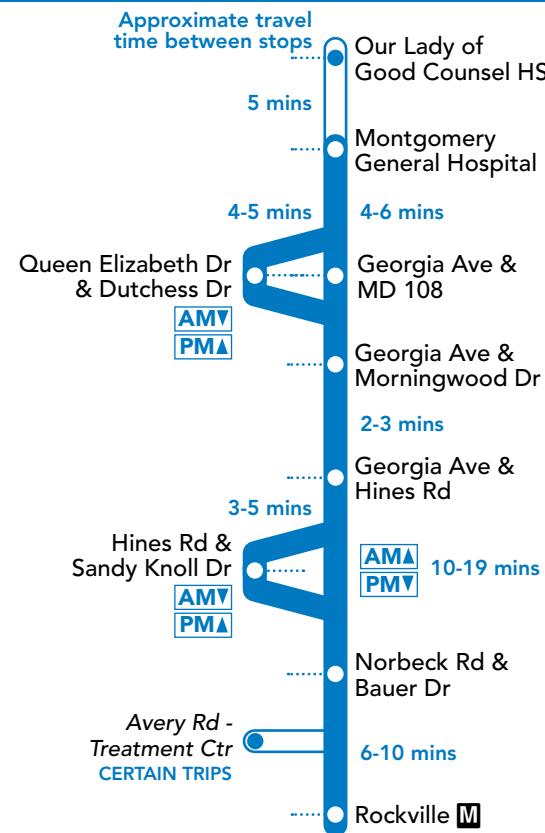

如需更多信息、需要以其它格式提供本文檔或需要將本文檔翻譯成其它語言，請撥打311。如果您不在蒙哥馬利郡，請撥打240-777-0311。

자세한 정보를 원하시거나 본 문서를 다른 형식 또는 다른 언어로의 번역본으로 원하실 경우, 전화번호 311, 또는 몽고메리 카운티 이외의 지역에서는 240-777-0311로 연락하시기 바랍니다.

ለተጨማሪ መረጃ፣ ወይም ደህንነ ጾኩሙንት በተለዋጭ መልክ ለመጠየቅ ወይም ወደሌላ ቋንቋ ለማስተርጎም፣ ክብካታንን በ 311 ወይም ከሞንትጎመሪ ካውንቲ ውጪ 240-777-0311 ይደውሉ።

Pour plus d'informations ou pour recevoir un exemplaire de ce document sous un format différent ou traduit dans une autre langue, veuillez composer le 311 ou le 240-777-0311, à l'extérieur du comté de Montgomery.

Để tìm hiểu thêm, hoặc để yêu cầu cung cấp tài liệu này theo định dạng khác hay chuyển ngữ sang ngôn ngữ khác, vui lòng gọi 311 hoặc số 240-777-0311 nếu gọi từ bên ngoài Quận Montgomery.

HOLIDAY SCHEDULE

Weekday Schedule operates on Columbus Day
Saturday Schedule operates on Independence Day
Sunday Schedule operates on New Year's Day, Memorial Day, Labor Day, Thanksgiving Day, Christmas Day
Special Schedule operates on MLK, Jr. Day, Presidents' Day, Veterans Day

Like us on Facebook facebook.com/RideOnMCT Follow us on Twitter twitter.com/RideOnMCT

Subscribe to email alerts at
www.montgomerycountymd.gov/govdelivery

Subscribe to text alerts by texting
MONTGOMERY RIDEON to 468311

YouTube
youtube.com/RideOnMCT

Thank You for Riding with Us!

Printed on recycled paper with soy-based ink

EFFECTIVE: JANUARY 6, 2019

52

SERVICE DAYS
MONDAY - FRIDAY

Ride On
Montgomery County Transit
Telephone **311**
Online at www.rideonbus.com
Real Time Info at www.rideonrealtime.com