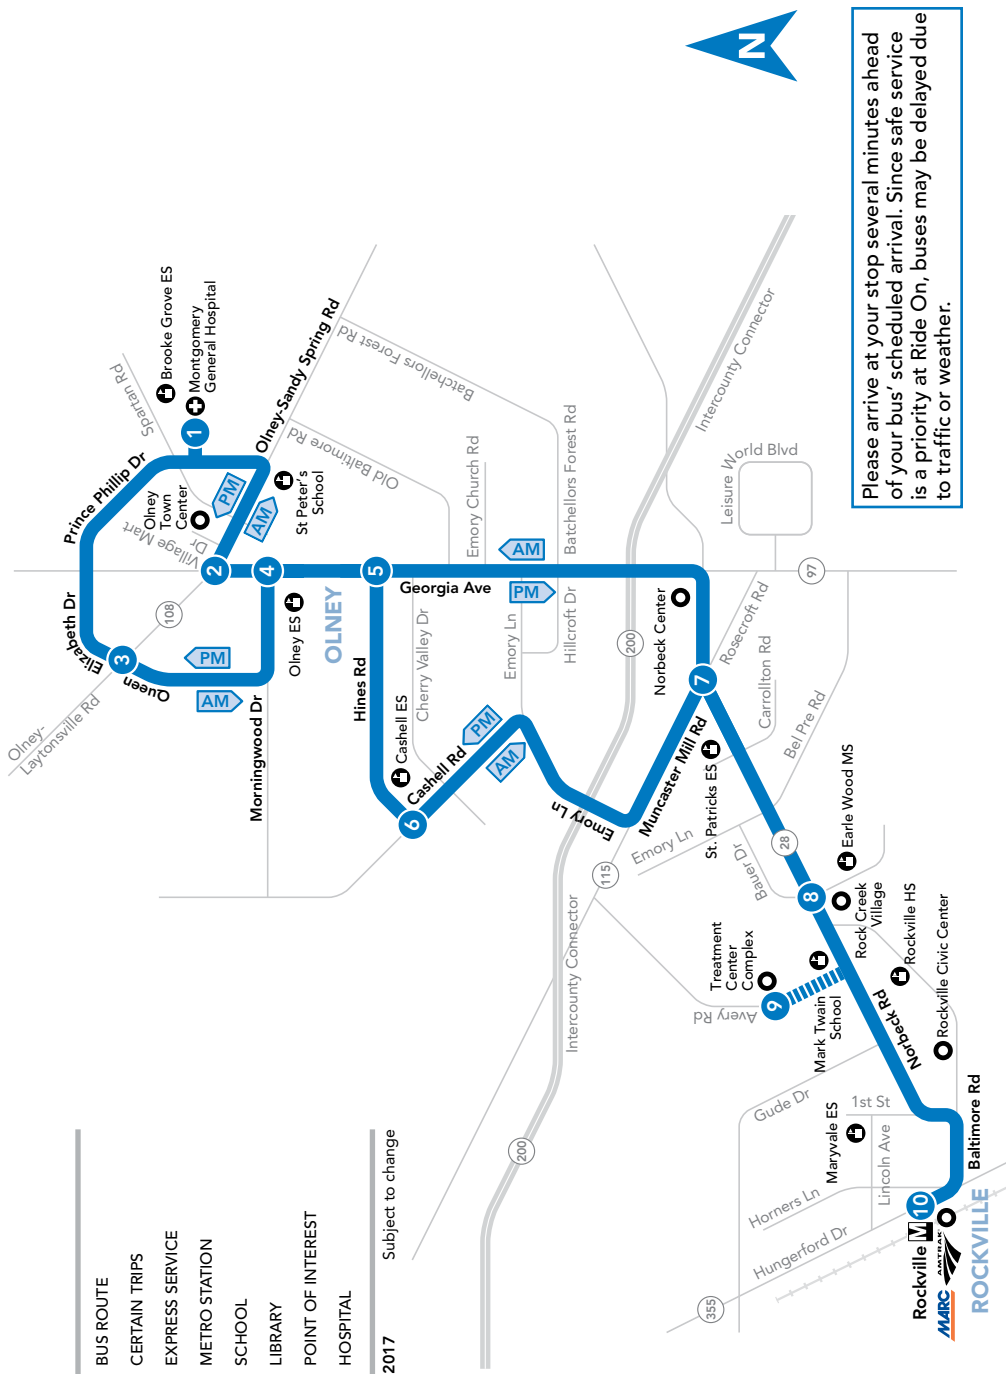

52

Montgomery General Hospital - Hines Rd - Emory Ln - Muncaster Mill Rd - Norbeck Rd - Rockville

KEY

- BUS ROUTE
- CERTAIN TRIPS
- EXPRESS SERVICE
- METRO STATION
- SCHOOL
- LIBRARY
- POINT OF INTEREST
- HOSPITAL

January 2017

Subject to change

Please arrive at your stop several minutes ahead of your bus' scheduled arrival. Since safe service is a priority at Ride On, buses may be delayed due to traffic or weather.

52 To Rockville Metro Station

MONDAY THROUGH FRIDAY

SEE TIMEPOINT LOCATION ON ROUTE MAP

	1	2	3	4	5	6	7	8	9	10	
Montgomery General Hospital	5:30	5:37	5:41	5:43	5:46	5:55	6:00	6:06			
Queen Elizabeth & MD 108	6:00	6:07	6:11	6:13	6:16	6:25	6:30	6:36			
Georgia Ave & Morningside Dr	6:30	6:37	6:41	6:43	6:46	6:55	7:00	7:06			
Hines Rd & Georgia Ave	7:00	7:07	7:12	7:14	7:19	7:28	7:36	7:43			
Georgia Ave & Hines Rd	7:30	7:37	7:42	7:44	7:49	7:58	8:06	8:13			
Hines Rd & Georgia Ave	8:00	8:07	8:12	8:14	8:19	8:28	8:36	8:43			
Cashell & Hines Ave	8:30	8:38	8:42	8:44	8:47	8:56	9:03	9:09			
Georgia Ave & Hines Rd	4:35	4:42	4:43	4:50	4:54	4:58	5:04	5:04			
Georgia Ave & Morningside Dr	5:30	5:37	5:38	5:45	5:49	5:53	5:59	5:59			
Rockville Metro Station	6:05	6:11	6:15	6:19	6:22	6:25	6:30	6:30	AM	PM	

NOTES:

52 To Montgomery General Hospital

MONDAY THROUGH FRIDAY

SEE TIMEPOINT LOCATION ON ROUTE MAP

	1	2	3	4	5	6	7	8	9	10	
Montgomery General Hospital	6:22	6:27	6:31	6:31	6:40	6:43	6:48				
Queen Elizabeth & MD 108	6:52	6:59	7:03	7:03	7:13	7:16	7:20				
Georgia Ave & Morningside Dr	7:22	7:29	7:33	7:33	7:43	7:46	7:50				
Hines Rd & Georgia Ave	7:52	8:00	8:04	8:04	8:18	8:21	8:25				
Georgia Ave & Hines Rd	3:45	3:52	3:56	4:03	4:06	4:13	4:17				
Georgia Ave & Morningside Dr	4:15	4:25	4:31	4:38	4:43	4:46	4:50				
Hines Rd & Georgia Ave	4:45	4:55	5:01	5:08	5:13	5:16	5:20				
Georgia Ave & Morningside Dr	5:15	5:25	5:31	5:38	5:43	5:46	5:50				
Hines Rd & Georgia Ave	5:45	5:53	5:59	6:06	6:11	6:14	6:18				
Georgia Ave & Morningside Dr	6:20	6:28	6:34	6:41	6:46	6:49	6:53				
Rockville Metro Station	6:55	7:03	7:09	7:16	7:21	7:24	7:28				

NOTES:

There is NO Saturday or Sunday service on this route