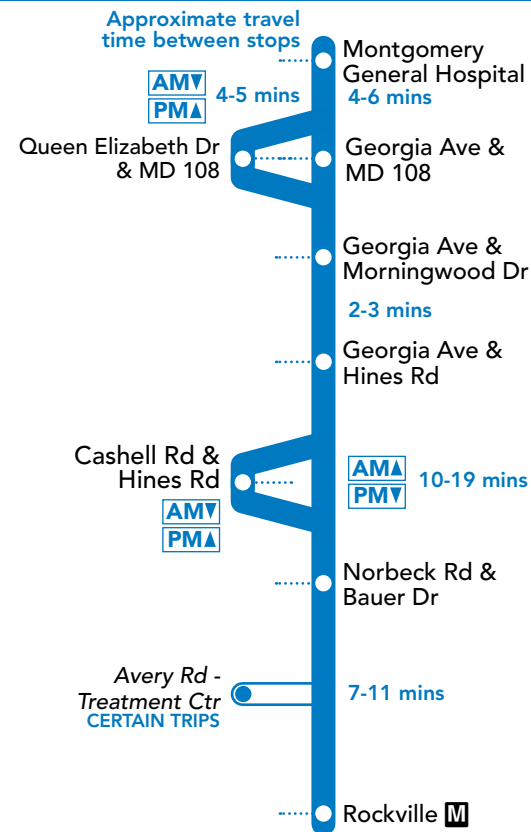

WELCOME TO RIDE ON

RIDE ON is a community bus service operated by the Montgomery County Department of Transportation.

RIDE ON operates over 75 routes that serve all 13 Montgomery County Metrorail stations and 7 MARC stations.

For detailed information, or to have timetables mailed, call **311**.

Outside Montgomery County **240-777-0311**
TTY (for hearing impaired) **301-251-4850**

Visit our web site at:
www.rideonbus.com

Real Time information is available at:
www.rideonrealtime.com

Regular Mailing Address:
Montgomery County DOT
Division of Transit Services
101 Monroe Street, 5th Floor
Rockville, MD 20850

HOLIDAY SCHEDULE

New Year's Day.....	Sunday Schedule
Martin Luther King, Jr. Day.....	Special Schedule
Presidents' Day.....	Special Schedule
Memorial Day.....	Sunday Schedule
Independence Day.....	Saturday Schedule
Labor Day.....	Sunday Schedule
Columbus Day.....	Weekday Schedule
Veterans Day.....	Special Schedule
Thanksgiving Day.....	Sunday Schedule
Christmas Day.....	Sunday Schedule

For special schedules, consult our website,
www.rideonbus.com, or call **311**

Like us on Facebook
facebook.com/RideOnMCT

Follow us on Twitter
twitter.com/RideOnMCT

Subscribe to email alerts at
www.montgomerycountymd.gov/govdelivery

YouTube
youtube.com/c/RideOnMCT

Thank You for Riding with Us!

Printed on recycled paper with soy-based ink

EFFECTIVE: JANUARY 8, 2017

52

SERVICE DAYS

MONDAY - FRIDAY

Ride On

Montgomery County Transit

Telephone **311**

Online at www.rideonbus.com
Real Time Info at www.rideonrealtime.com