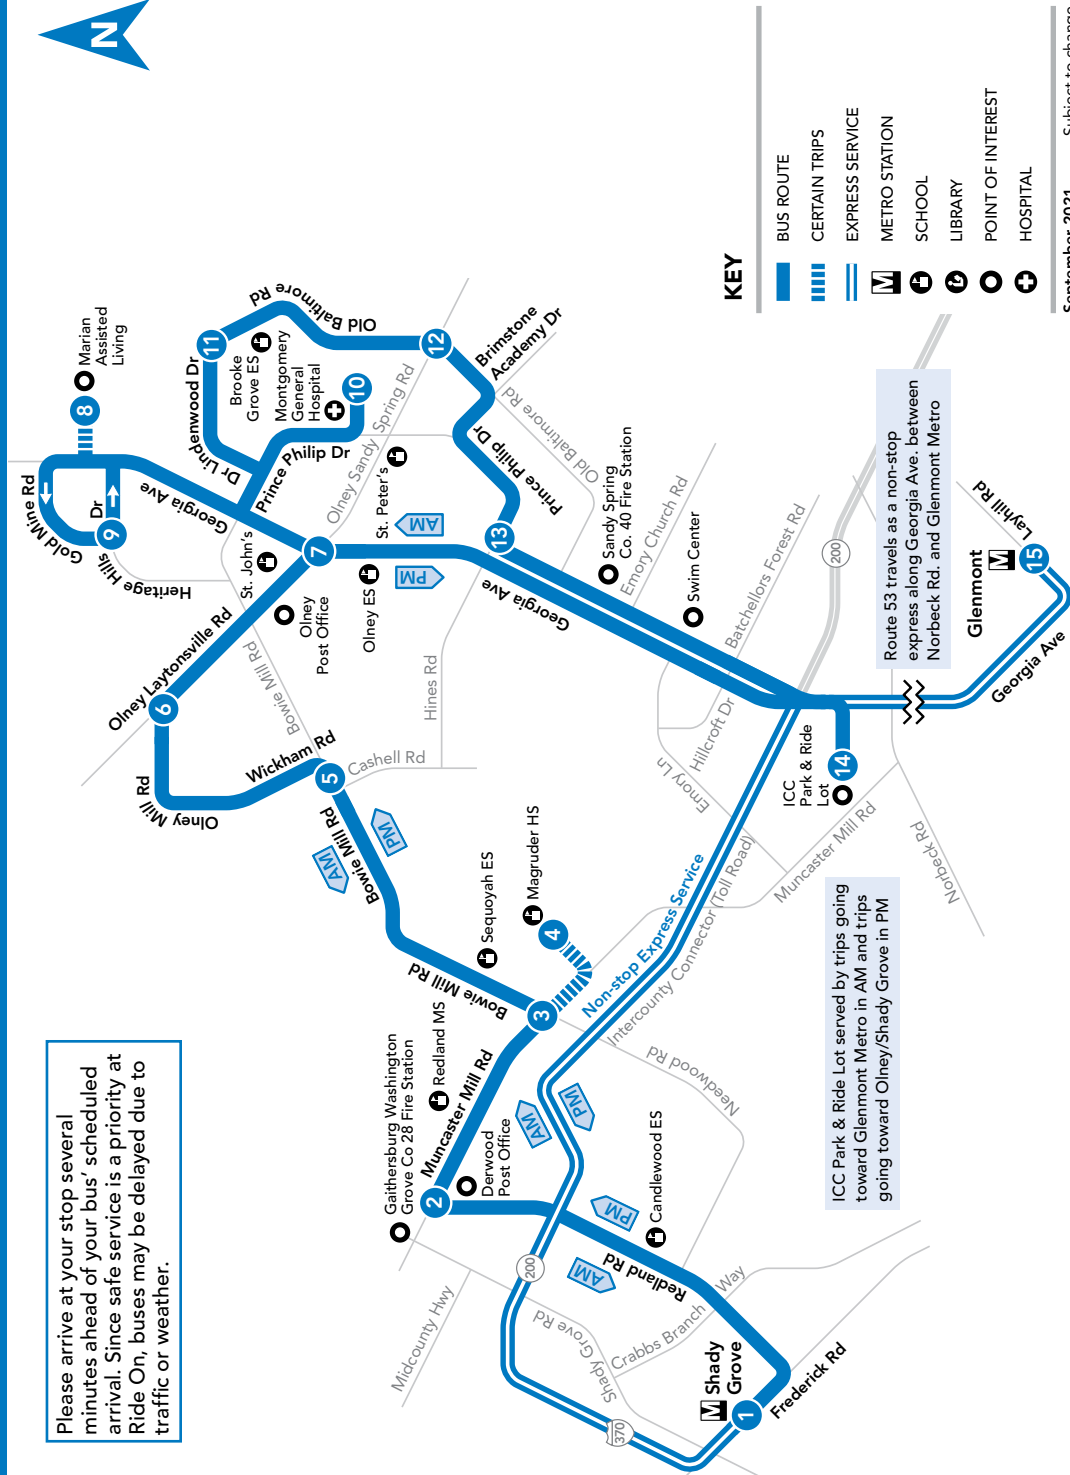

Please arrive at your stop several minutes ahead of your bus' scheduled arrival. Since safe service is a priority at Ride On, buses may be delayed due to traffic or weather.

September 2021 Subject to change

## WELCOME TO RIDE ON

**RIDE ON** is a community bus service operated by the Montgomery County Department of Transportation. **RIDE ON** operates over 75 routes that serve all 13 Montgomery County Metrorail stations and 7 MARC stations. For detailed information, or to have timetables mailed, call **311**. Outside Montgomery County ..... **240-777-0311**