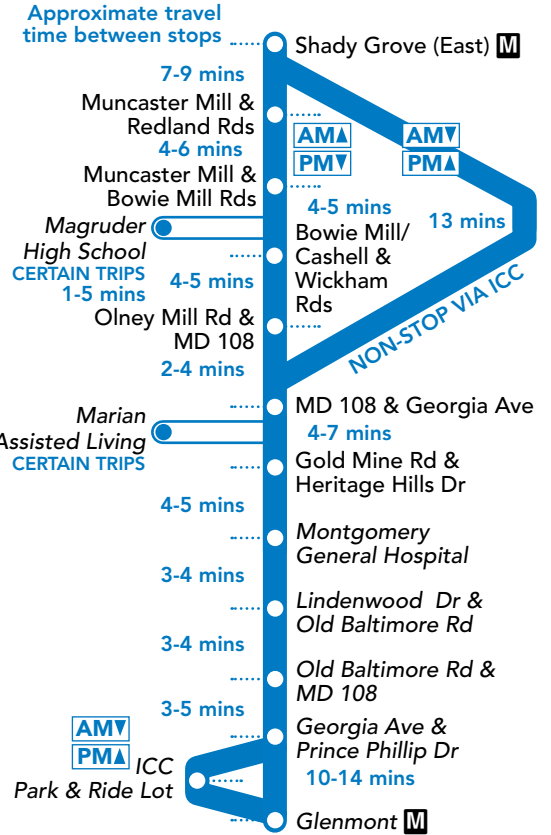

SERVICE DAYS
MONDAY - FRIDAY