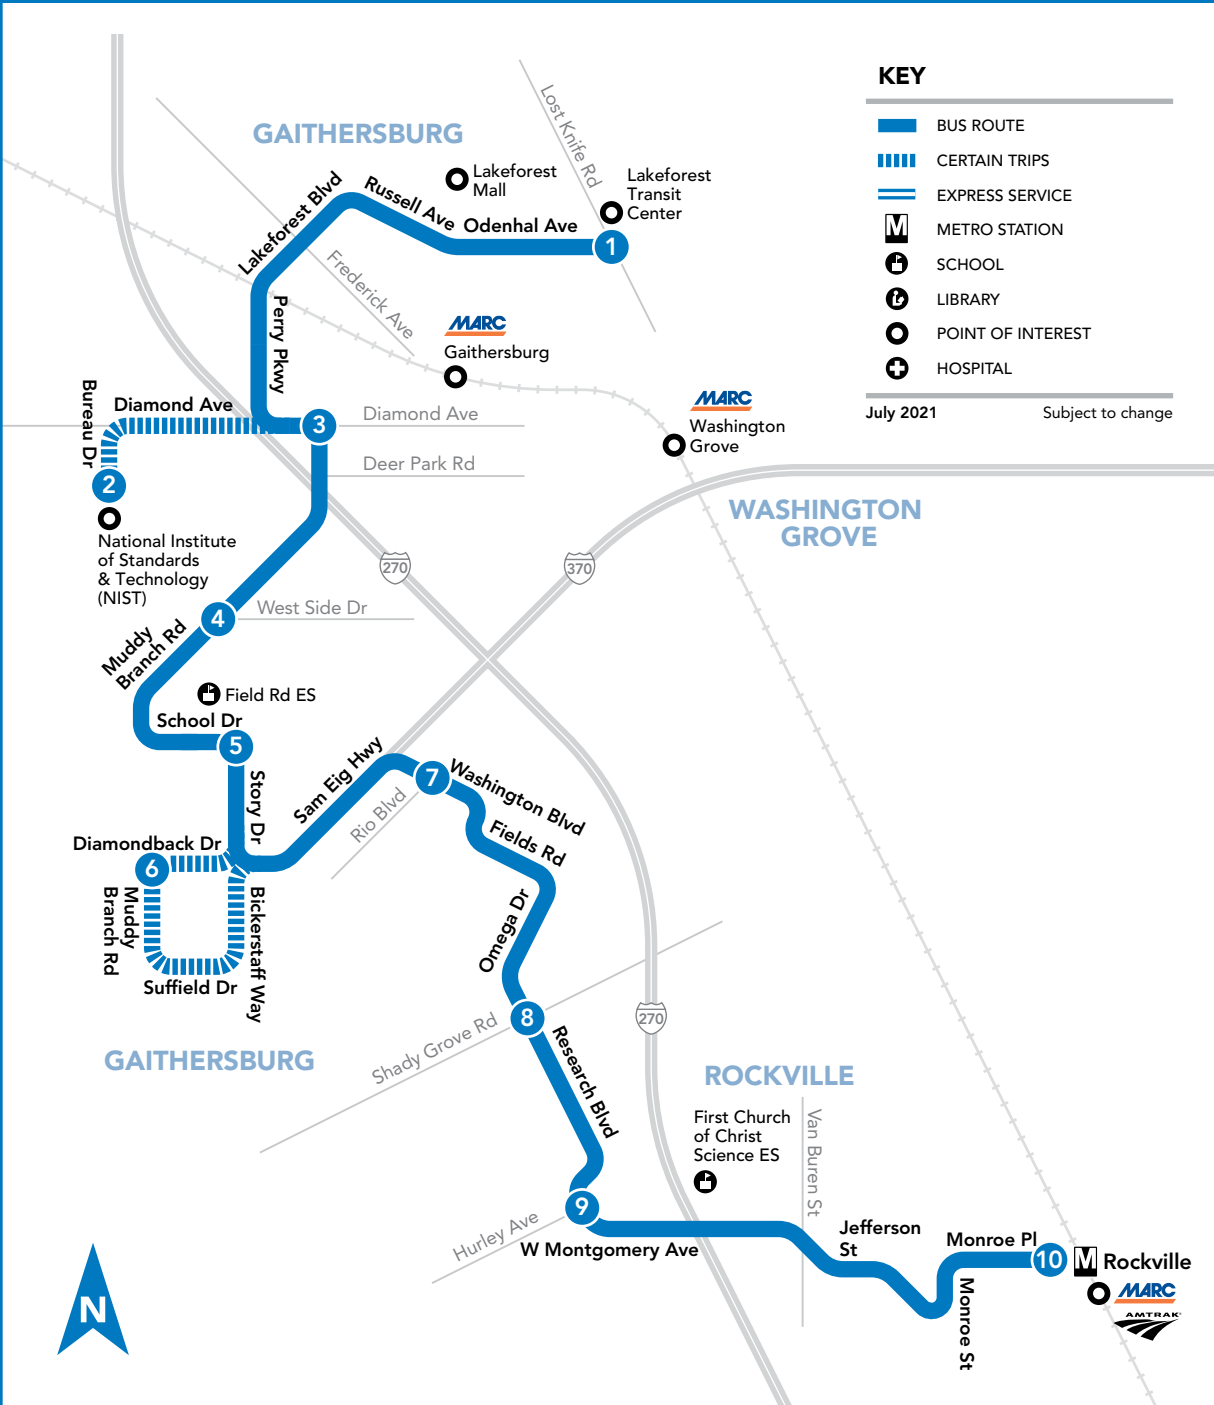

# 54

Lakeforest Transit Center– Shady Grove Village – Muddy Branch Square Center – Washington Blvd – Montgomery Ave – Rockville M

**KEY**

- BUS ROUTE
- CERTAIN TRIPS
- EXPRESS SERVICE
- METRO STATION
- SCHOOL
- LIBRARY
- POINT OF INTEREST
- HOSPITAL

### SUNDAY

SEE TIMEPOINT LOCATION ON ROUTE MAP

- Lakeforest Transit Center
- Muddy Branch Rd & Diamond Ave
- Muddy Branch Rd & Westside Dr
- School & Story Drs
- Washington & Rio Blvds
- Research Blvd & Shady Grove Rd
- W Montgomery & Hurley Aves
- Rockville (West) M

### SUNDAY

SEE TIMEPOINT LOCATION ON ROUTE MAP

- Rockville (West) M
- W Montgomery & Hurley Aves
- Research Blvd & Shady Grove Rd
- Washington & Rio Blvds
- School & Story Drs
- Muddy Branch Rd & Westside Dr
- Muddy Branch Rd & Diamond Ave
- Lakeforest Transit Center