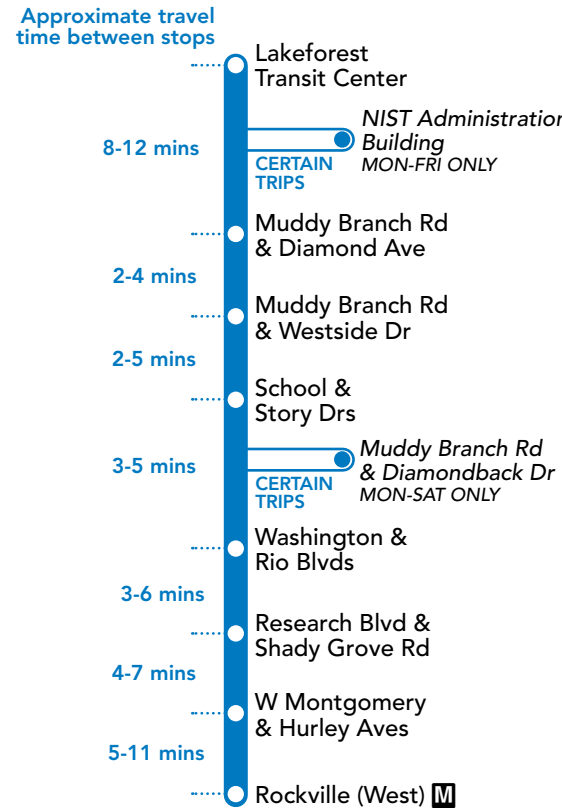

EFFECTIVE: JULY 18, 2021

54

SERVICE DAYS
DAILY

Telephone 311
Online at www.rideonbus.com
Real Time Info at www.rideonrealtime.com