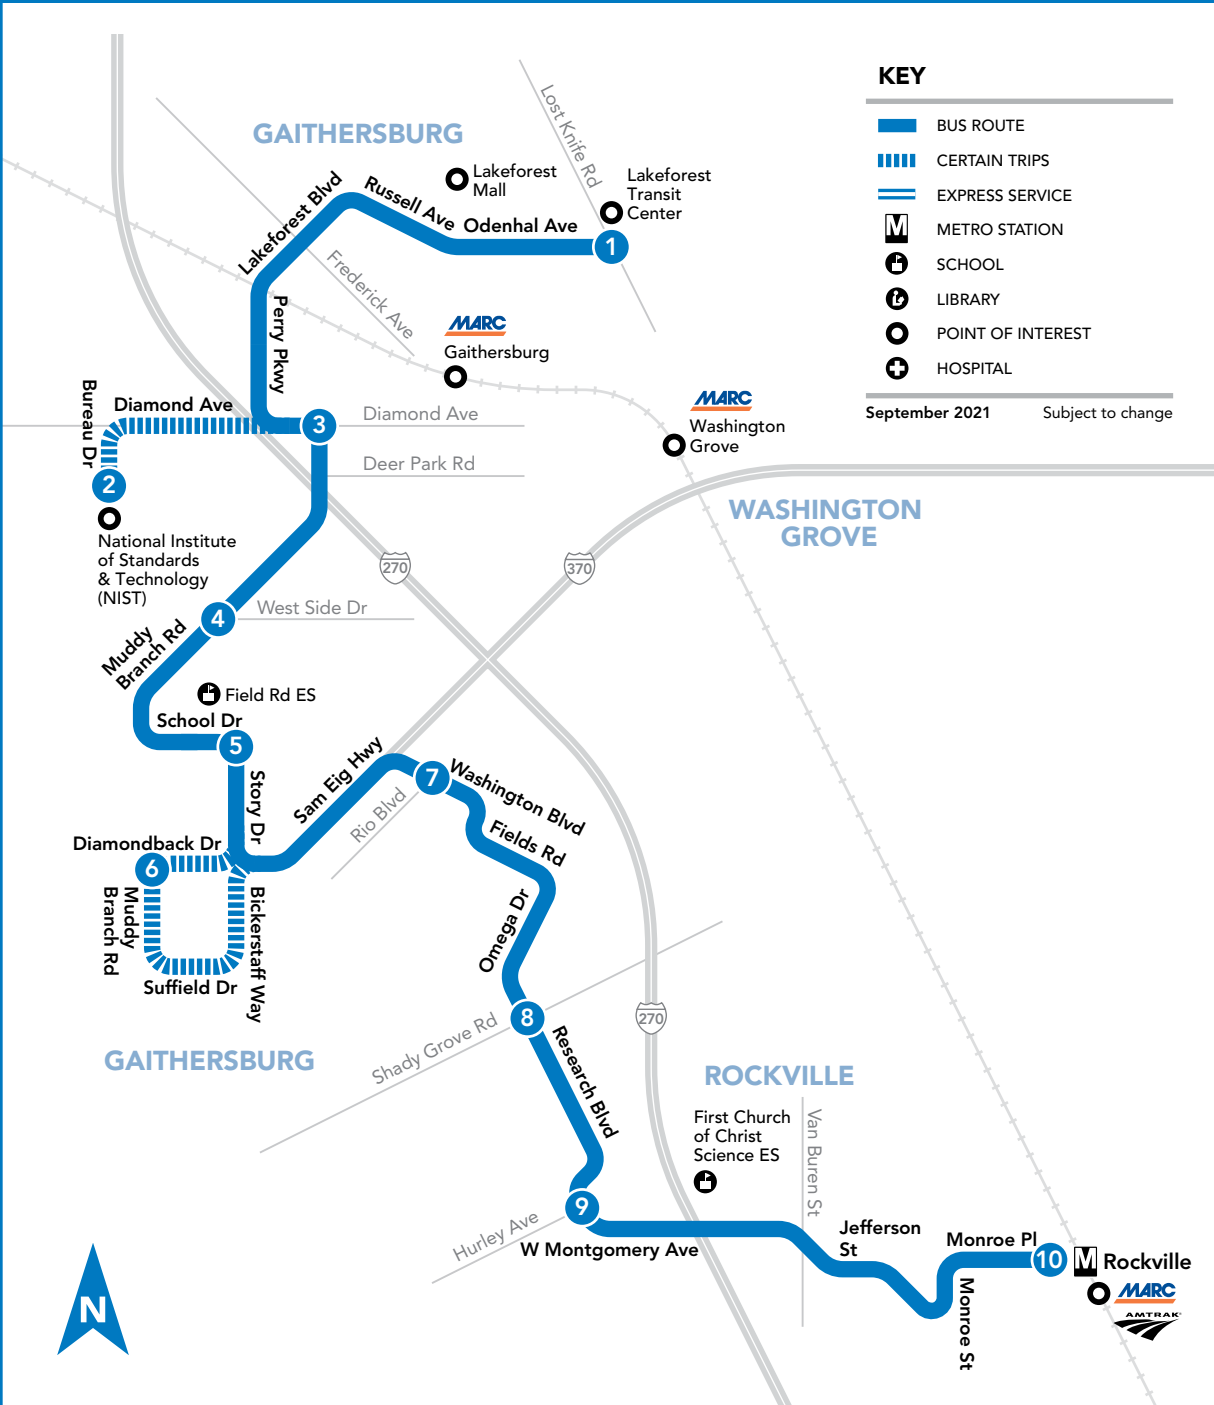

54 Ride On

Lakeforest Transit Center– Shady Grove Village – Muddy Branch Square Center – Washington Blvd – Montgomery Ave – Rockville M

54 To Rockville M SUNDAY

SEE TIMEPOINT LOCATION ON ROUTE MAP

1	3	4	5	7	8	9	10
7:00	7:06	7:08	7:11	7:17	7:22	7:26	7:31
7:40	7:46	7:48	7:51	7:57	8:02	8:06	8:11
8:15	8:22	8:25	8:28	8:35	8:40	8:45	8:51
8:50	8:57	9:00	9:03	9:10	9:15	9:20	9:26
9:25	9:32	9:35	9:38	9:45	9:50	9:55	10:01
10:00	10:07	10:10	10:13	10:20	10:25	10:30	10:36
10:35	10:42	10:45	10:48	10:55	11:00	11:05	11:11
11:10	11:18	11:21	11:24	11:31	11:36	11:41	11:47
11:45	11:53	11:56	11:59	12:06	12:11	12:16	12:22
12:20	12:28	12:31	12:34	12:41	12:46	12:51	12:57
12:55	1:03	1:06	1:09	1:16	1:21	1:26	1:32
1:30	1:38	1:41	1:44	1:51	1:56	2:01	2:07
2:05	2:13	2:16	2:19	2:26	2:31	2:36	2:42
2:40	2:48	2:51	2:54	3:01	3:06	3:11	3:17
3:15	3:23	3:26	3:29	3:36	3:41	3:46	3:52
3:50	3:58	4:01	4:04	4:11	4:16	4:21	4:27
4:25	4:33	4:36	4:39	4:46	4:51	4:56	5:02
5:00	5:08	5:11	5:14	5:21	5:26	5:31	5:37
5:35	5:43	5:46	5:49	5:56	6:01	6:06	6:12
6:10	6:18	6:21	6:24	6:31	6:36	6:41	6:47
6:45	6:53	6:56	6:59	7:06	7:11	7:16	7:22
7:20	7:28	7:31	7:34	7:41	7:46	7:51	7:57
7:55	8:03	8:06	8:09	8:16	8:21	8:26	8:32
8:30	8:38	8:41	8:44	8:51	8:56	9:01	9:07