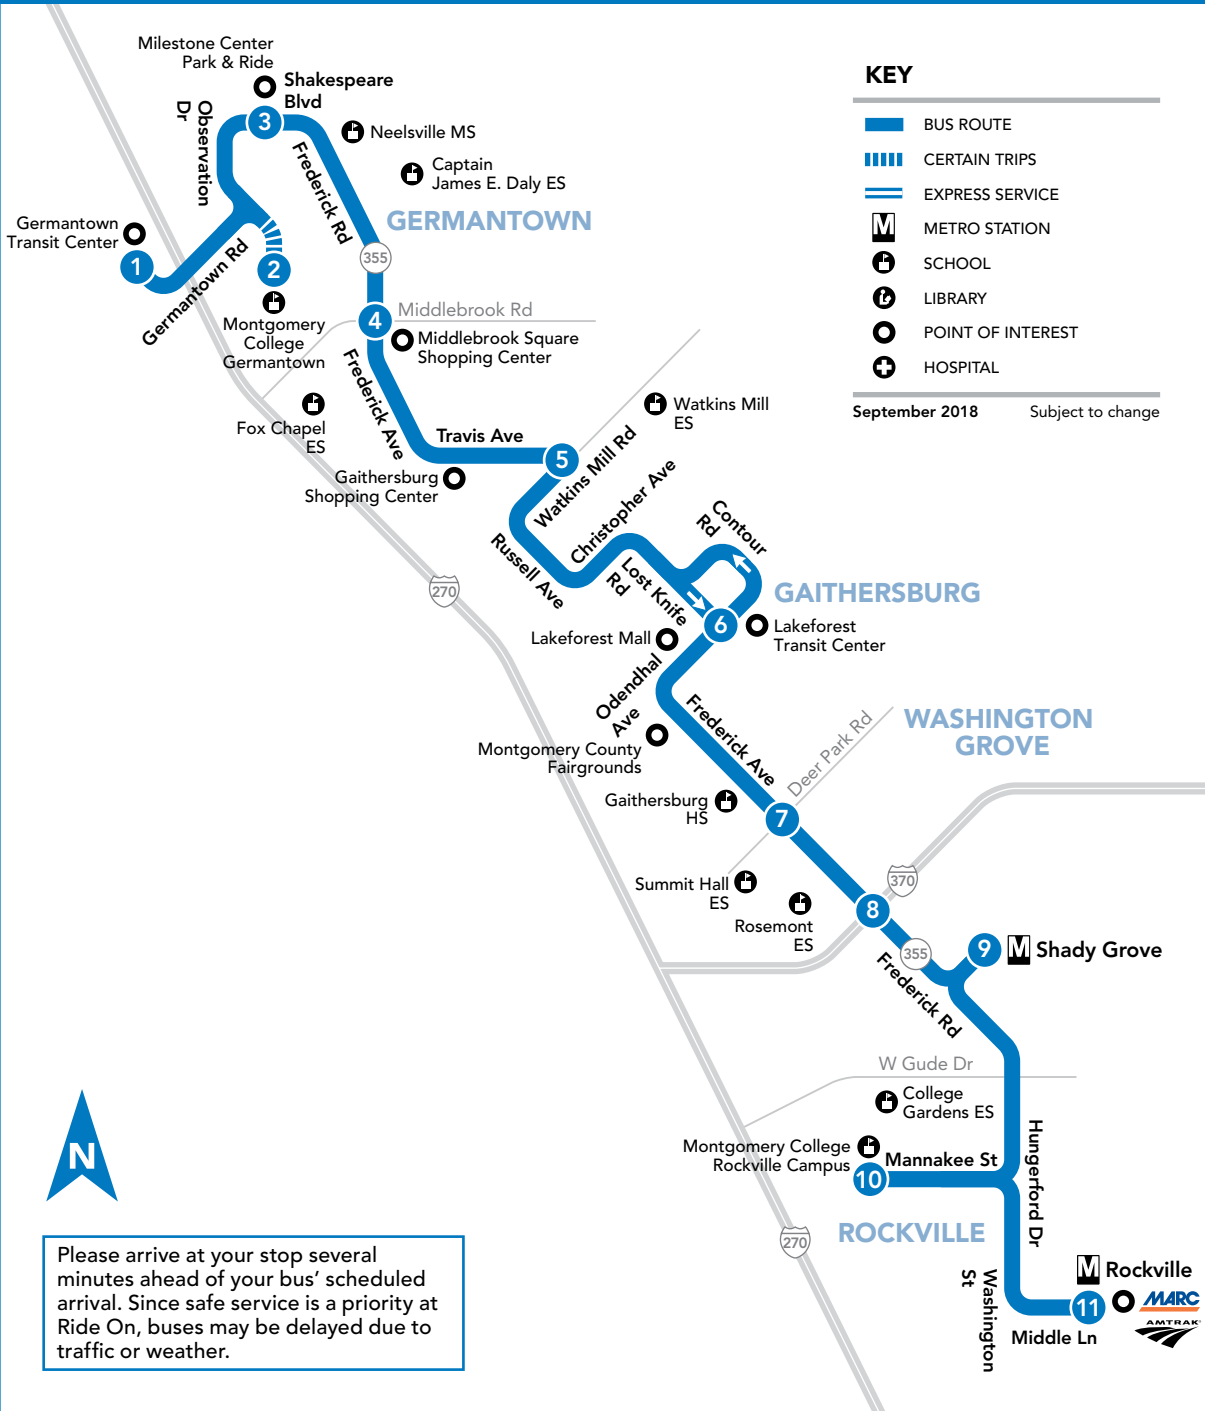

55

Germantown Transit Center (GTC) – Montgomery College (Germantown) - Milestone Ctr – Lakeforest TC – Shady Grove M – Rockville M

Please arrive at your stop several minutes ahead of your bus' scheduled arrival. Since safe service is a priority at Ride On, buses may be delayed due to traffic or weather.