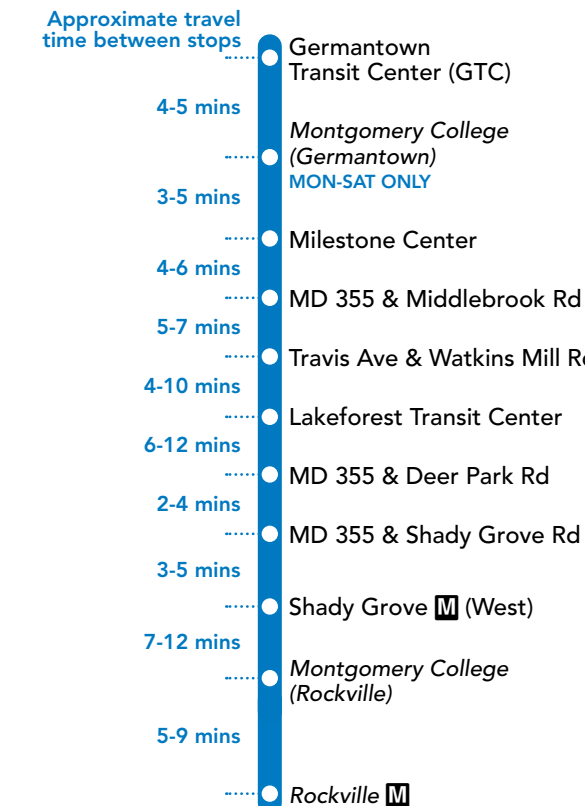

SERVICE DAYS DAILY

Telephone 311 Online at www.rideonbus.com Real Time Info at www.rideonrealtime.com