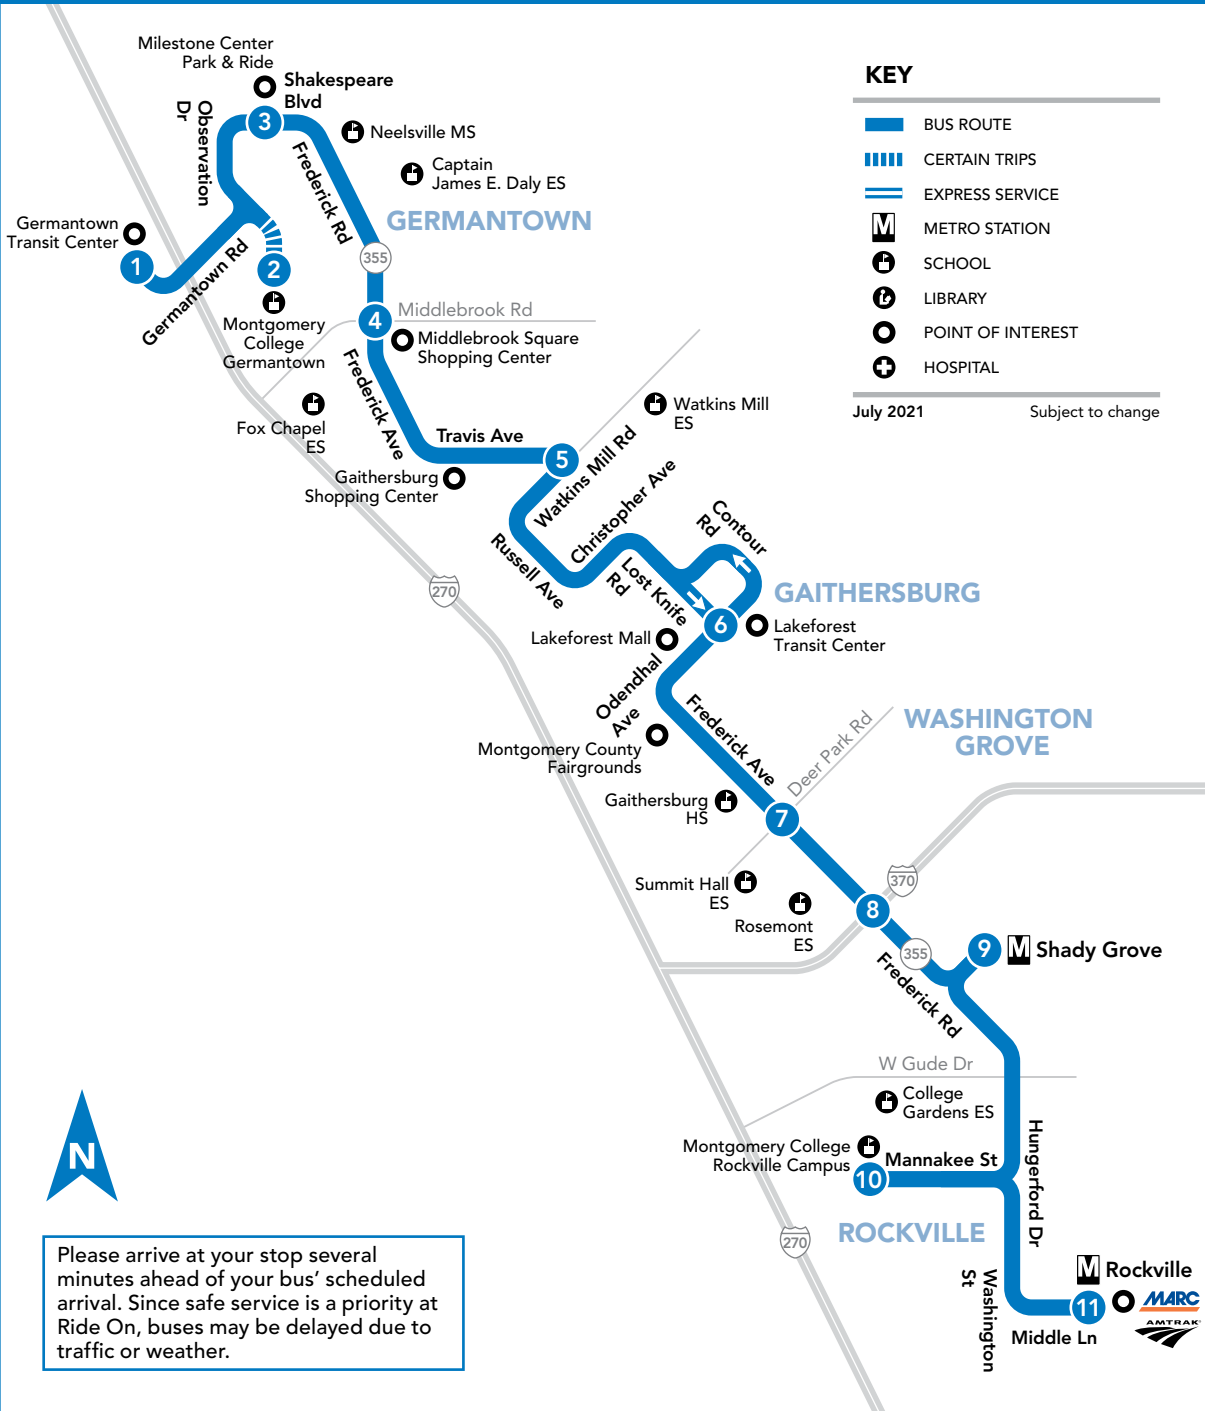

NOTES:

**55 To Rockville**

**SATURDAY**

SEE TIMEPOINT LOCATION ON ROUTE MAP

Montgomery Coll. (Germantown) Center  
 Milestone Center  
 MD 355 & Middlebrook Rd  
 Travis Ave & Watkins Mill Rd  
 Lakeforest Transit Center  
 MD 355 & Deer Park Rd  
 Shady Grove (West)  
 Montgomery Coll. (Rockville)  
 Shady Grove (West)

55

Germantown Transit Center (GTC) – Montgomery College (Germantown) - Milestone Ctr – Lakeforest TC – Shady Grove M – Rockville M

Please arrive at your stop several minutes ahead of your bus' scheduled arrival. Since safe service is a priority at Ride On, buses may be delayed due to traffic or weather.

55 To Rockville M

SUNDAY

SEE TIMEPOINT LOCATION ON ROUTE MAP

Vertical list of stops for the Sunday route from Germantown to Rockville.

Table with 11 columns representing stops and rows showing departure times for the Sunday route.

NOTES: AM PM

55 To Germantown Transit Center (GTC)

SUNDAY

SEE TIMEPOINT LOCATION ON ROUTE MAP

Vertical list of stops for the Sunday route from Rockville to Germantown.

Table with 11 columns representing stops and rows showing departure times for the Sunday route.