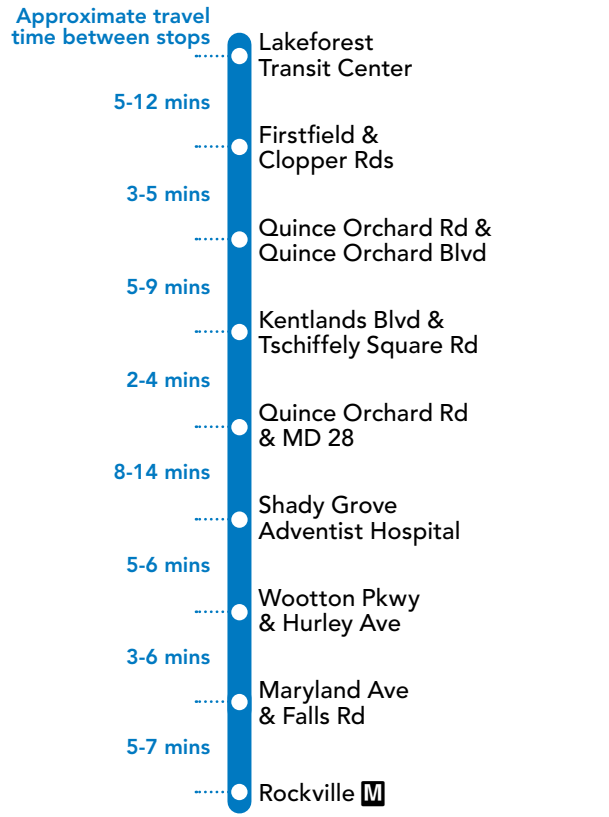

EFFECTIVE: SEPTEMBER 16, 2018

SERVICE DAYS
DAILY

Ride On
Montgomery County Transit
Telephone 311
Online at www.rideonbus.com
Real Time Info at www.rideonrealtime.com