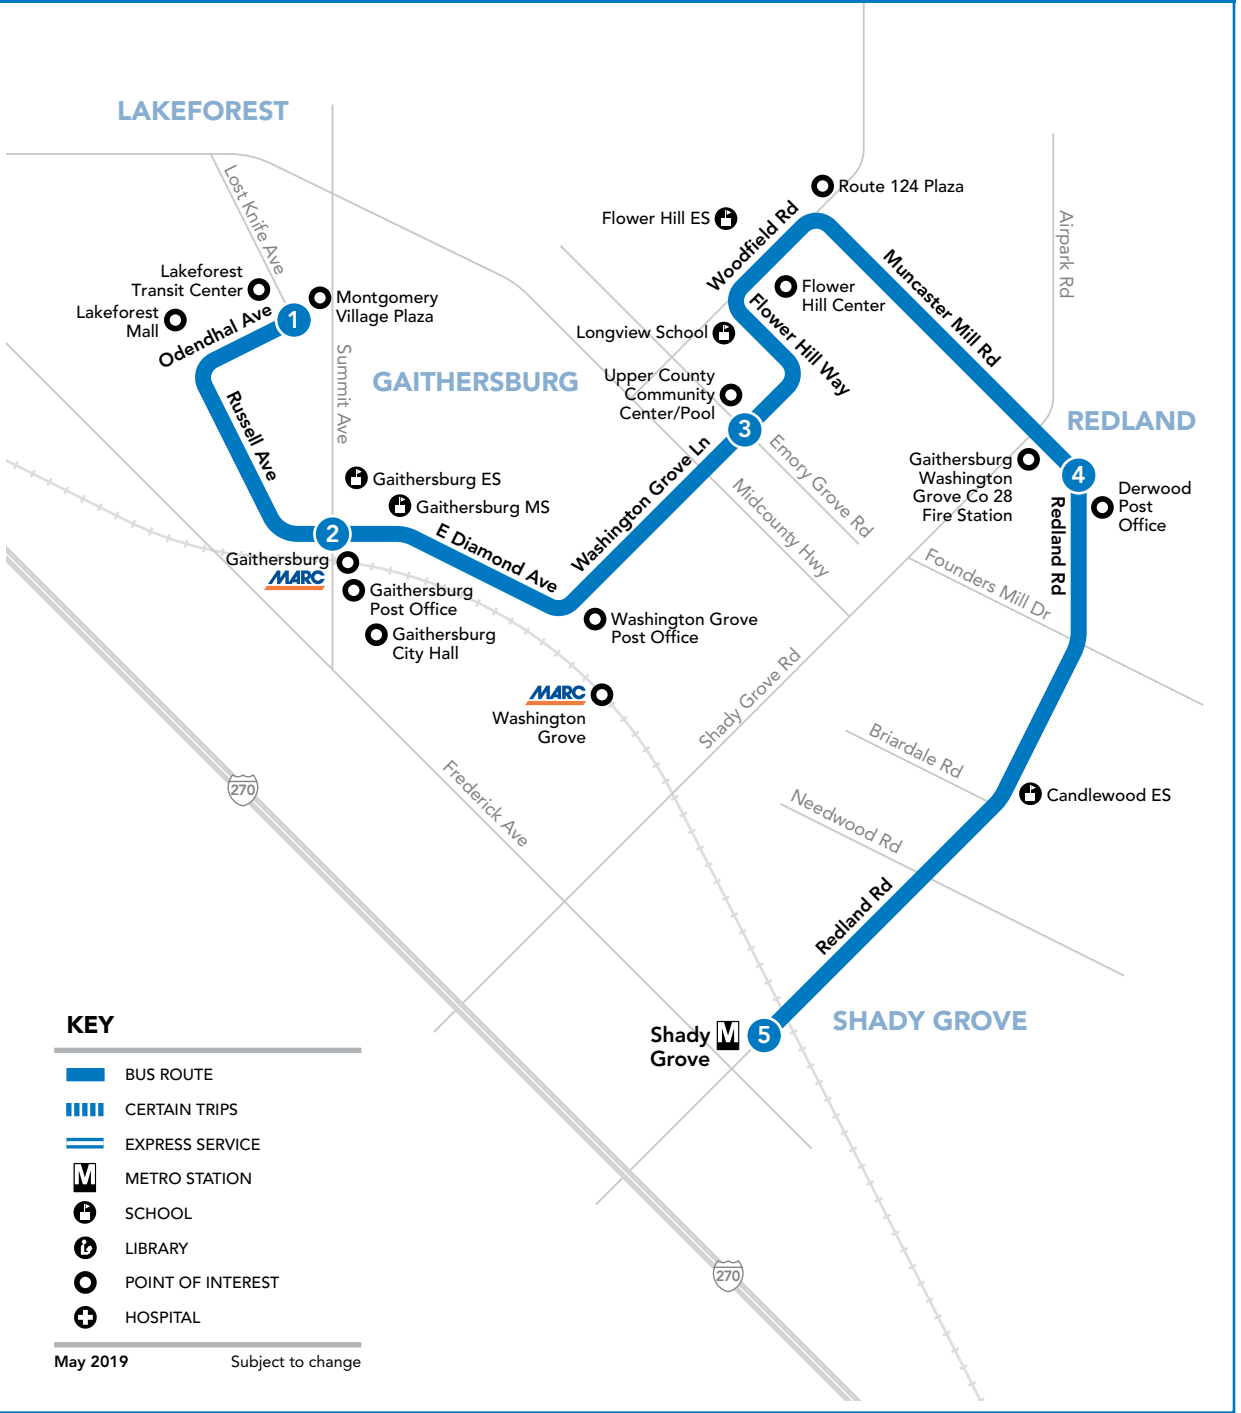

57 To Shady Grove M

SUNDAY

SEE TIMEPOINT LOCATION ON ROUTE MAP

	Lakeforest Transit Center	Summit & Diamond Aves	MD 124 & Emory Grove Rd	MD 115 & Redland Rd	Shady Grove (West) M
1	2	3	4	5	
7:00	7:05	7:10	7:16	7:21	
7:30	7:35	7:40	7:46	7:51	
8:00	8:05	8:10	8:16	8:21	
8:30	8:35	8:40	8:46	8:51	
9:00	9:05	9:10	9:16	9:21	
9:30	9:35	9:40	9:46	9:51	
9:57	10:02	10:07	10:13	10:18	
10:22	10:28	10:34	10:41	10:46	
10:47	10:53	10:59	11:06	11:11	
11:12	11:18	11:24	11:31	11:36	
11:37	11:43	11:49	11:56	12:01	
12:02	12:08	12:14	12:21	12:26	
12:27	12:33	12:39	12:46	12:51	
12:52	12:58	1:04	1:11	1:16	
1:17	1:23	1:29	1:36	1:41	
1:42	1:48	1:54	2:01	2:06	
2:07	2:13	2:19	2:26	2:31	
2:32	2:38	2:44	2:51	2:56	
2:57	3:03	3:09	3:16	3:21	
3:22	3:28	3:34	3:41	3:46	
3:47	3:53	3:59	4:05	4:10	
4:12	4:18	4:24	4:30	4:35	
4:37	4:43	4:49	4:55	5:00	
5:02	5:08	5:14	5:20	5:25	
5:27	5:33	5:39	5:45	5:50	
5:52	5:58	6:04	6:10	6:15	
6:17	6:23	6:29	6:35	6:40	
6:42	6:48	6:54	7:00	7:05	
7:07	7:13	7:19	7:25	7:30	
7:33	7:39	7:45	7:51	7:56	
8:03	8:09	8:15	8:21	8:26	
8:33	8:39	8:45	8:51	8:56	
9:03	9:09	9:15	9:21	9:26	

NOTES: AM PM

Please arrive at your stop several minutes ahead of your bus' scheduled arrival. Since safe service is a priority at Ride On, buses may be delayed due to traffic or weather.

57 To Lakeforest Center

SUNDAY

SEE TIMEPOINT LOCATION ON ROUTE MAP

	Shady Grove (West) M	MD 115 & Redland Rd	MD 124 & Emory Grove Rd	Summit & Diamond Aves	Lakeforest Transit Center
5	4	3	2	1	
7:02	7:07	7:14	7:20	7:24	
7:32	7:37	7:44	7:50	7:54	
8:02	8:07	8:14	8:20	8:24	
8:32	8:37	8:44	8:50	8:54	
9:02	9:07	9:14	9:20	9:24	
9:32	9:38	9:45	9:51	9:56	
10:02	10:08	10:15	10:21	10:26	
10:32	10:38	10:45	10:51	10:56	
10:57	11:03	11:10	11:16	11:21	
11:22	11:28	11:35	11:41	11:46	
11:47	11:53	12:00	12:06	12:11	
12:12	12:18	12:25	12:31	12:36	
12:37	12:43	12:50	12:56	1:01	
1:02	1:08	1:15	1:21	1:26	
1:27	1:33	1:40	1:46	1:51	
1:52	1:58	2:05	2:11	2:16	
2:17	2:23	2:30	2:36	2:41	
2:42	2:48	2:55	3:01	3:06	
3:07	3:13	3:20	3:26	3:31	
3:32	3:38	3:45	3:51	3:56	
3:57	4:03	4:10	4:16	4:21	
4:22	4:28	4:35	4:41	4:46	
4:47	4:53	5:00	5:06	5:11	
5:12	5:18	5:25	5:30	5:35	
5:37	5:43	5:50	5:55	6:00	
6:02	6:08	6:15	6:20	6:25	
6:32	6:38	6:45	6:50	6:55	
7:02	7:08	7:15	7:20	7:25	
7:32	7:38	7:45	7:50	7:55	
8:02	8:08	8:15	8:20	8:25	
8:32	8:38	8:45	8:50	8:55	
9:02	9:08	9:15	9:20	9:25	

NOTES: AM PM

FARES Effective September 2, 2017