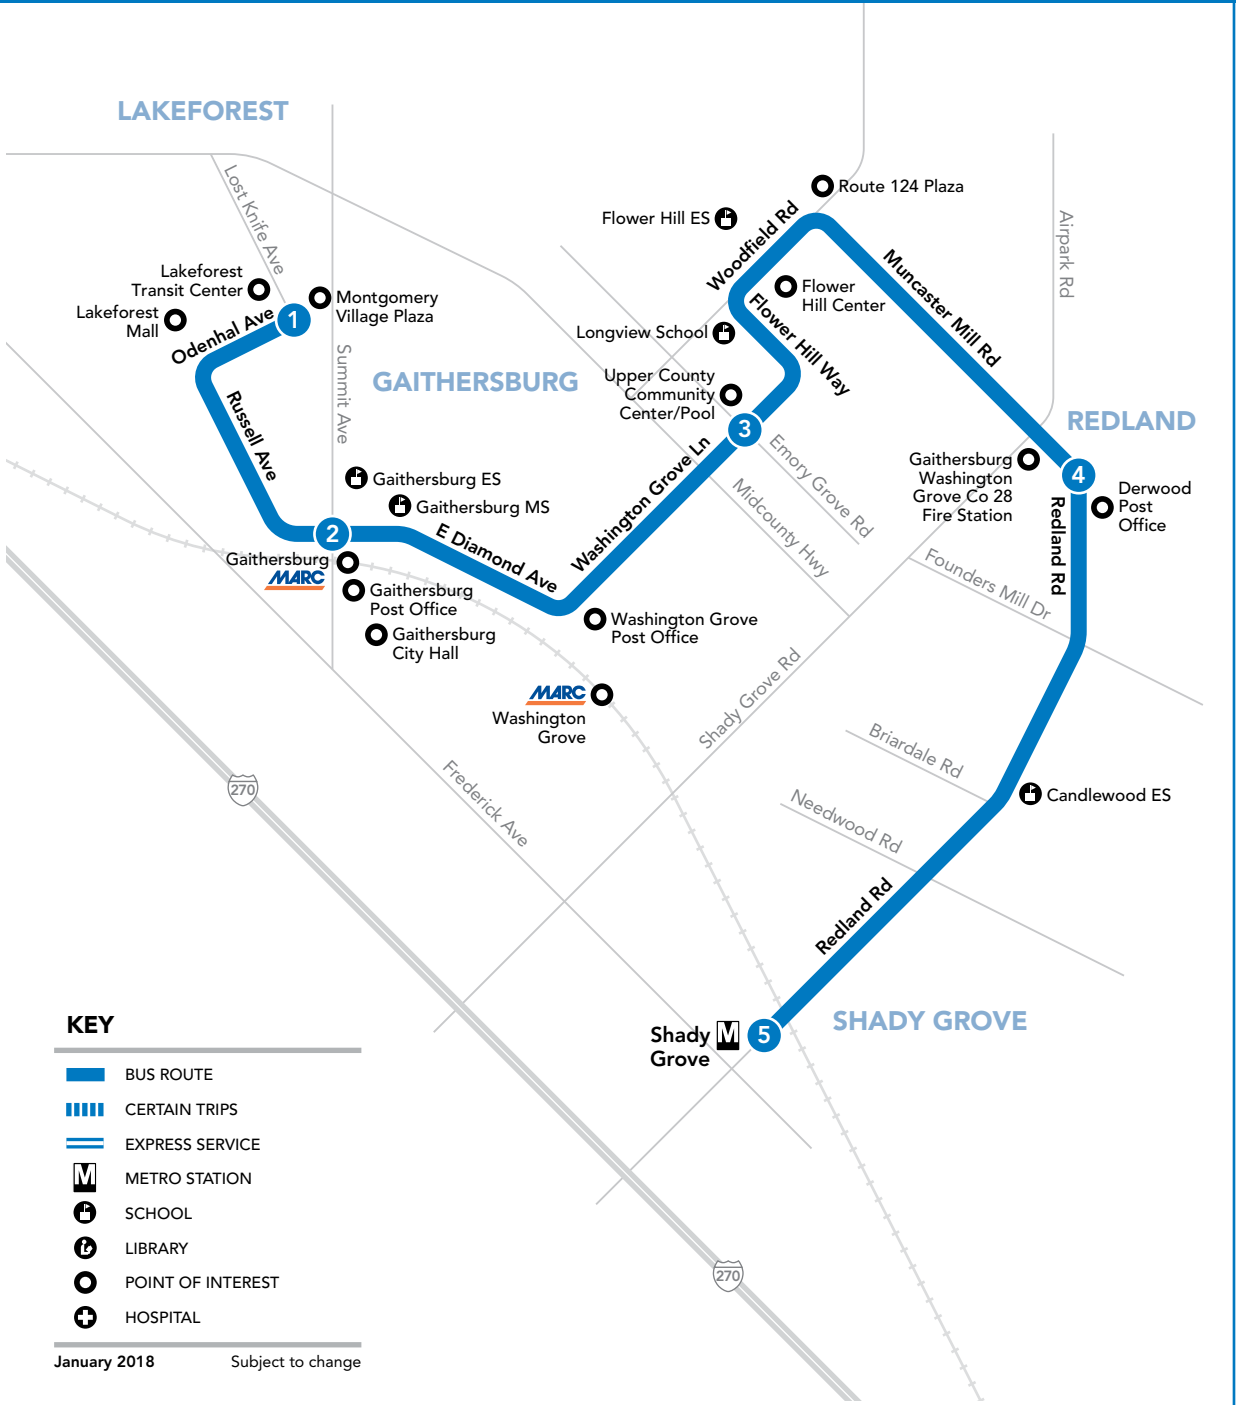

57 To Shady Grove M

SUNDAY
SEE TIMEPOINT LOCATION ON ROUTE MAP

	Lakeforest Transit Center	Summit & Diond Aves	MD 124 & Emory Grove Rd	MD 115 & Redland Rd	Shady Grove M (West)
1	2	3	4	5	
7:00	7:05	7:10	7:16	7:21	
7:30	7:35	7:40	7:46	7:51	
8:00	8:05	8:10	8:16	8:21	
8:30	8:35	8:40	8:46	8:51	
9:00	9:05	9:10	9:16	9:21	
9:30	9:35	9:40	9:46	9:51	
9:57	10:02	10:07	10:13	10:18	
10:22	10:28	10:33	10:39	10:44	
10:47	10:53	10:58	11:04	11:09	
11:12	11:18	11:23	11:29	11:34	
11:37	11:43	11:48	11:54	11:59	
12:02	12:08	12:13	12:19	12:24	
12:27	12:33	12:38	12:44	12:49	
12:52	12:58	1:03	1:09	1:14	
1:17	1:23	1:28	1:34	1:39	
1:42	1:48	1:53	1:59	2:04	
2:07	2:13	2:18	2:24	2:29	
2:32	2:38	2:43	2:49	2:54	
2:57	3:03	3:08	3:14	3:19	
3:22	3:28	3:33	3:39	3:44	
3:47	3:53	3:59	4:05	4:09	
4:12	4:18	4:24	4:30	4:34	
4:37	4:43	4:49	4:55	4:59	
5:02	5:08	5:14	5:20	5:24	
5:27	5:33	5:39	5:45	5:49	
5:52	5:58	6:04	6:10	6:14	
6:17	6:23	6:29	6:35	6:39	
6:42	6:48	6:54	7:00	7:04	
7:07	7:13	7:19	7:25	7:29	
7:33	7:39	7:45	7:51	7:55	
8:03	8:09	8:15	8:21	8:25	
8:33	8:39	8:45	8:51	8:55	
9:03	9:09	9:15	9:21	9:25	

NOTES: AM PM

Please arrive at your stop several minutes ahead of your bus' scheduled arrival. Since safe service is a priority at Ride On, buses may be delayed due to traffic or weather.

57 To Lakeforest Transit Center

SUNDAY
SEE TIMEPOINT LOCATION ON ROUTE MAP

	Shady Grove M (West)	MD 115 & Redland Rd	MD 124 & Emory Grove Rd	Summit & Diond Aves	Lakeforest Transit Center
5	4	3	2	1	
7:02	7:07	7:13	7:18	7:22	
7:32	7:37	7:43	7:48	7:52	
8:02	8:07	8:13	8:18	8:22	
8:32	8:37	8:43	8:48	8:52	
9:02	9:07	9:13	9:18	9:22	
9:32	9:37	9:44	9:49	9:54	
10:02	10:07	10:14	10:19	10:24	
10:32	10:37	10:44	10:49	10:54	
10:57	11:02	11:09	11:14	11:19	
11:22	11:27	11:34	11:39	11:44	
11:47	11:53	12:00	12:06	12:11	
12:12	12:18	12:25	12:31	12:36	
12:37	12:43	12:50	12:56	1:01	
1:02	1:08	1:15	1:21	1:26	
1:27	1:33	1:40	1:46	1:51	
1:52	1:58	2:05	2:11	2:16	
2:17	2:23	2:30	2:36	2:41	
2:42	2:48	2:55	3:01	3:06	
3:07	3:13	3:20	3:26	3:31	
3:32	3:38	3:45	3:51	3:56	
3:57	4:03	4:10	4:16	4:21	
4:22	4:28	4:35	4:41	4:46	
4:47	4:53	5:00	5:06	5:11	
5:12	5:18	5:25	5:30	5:35	
5:37	5:43	5:50	5:55	6:00	
6:02	6:08	6:15	6:20	6:25	
6:32	6:38	6:45	6:50	6:55	
7:02	7:08	7:15	7:20	7:25	
7:32	7:38	7:45	7:50	7:55	
8:02	8:08	8:15	8:20	8:25	
8:32	8:38	8:45	8:50	8:55	
9:02	9:08	9:15	9:20	9:25	

NOTES: AM PM

FARES Effective September 2, 2017