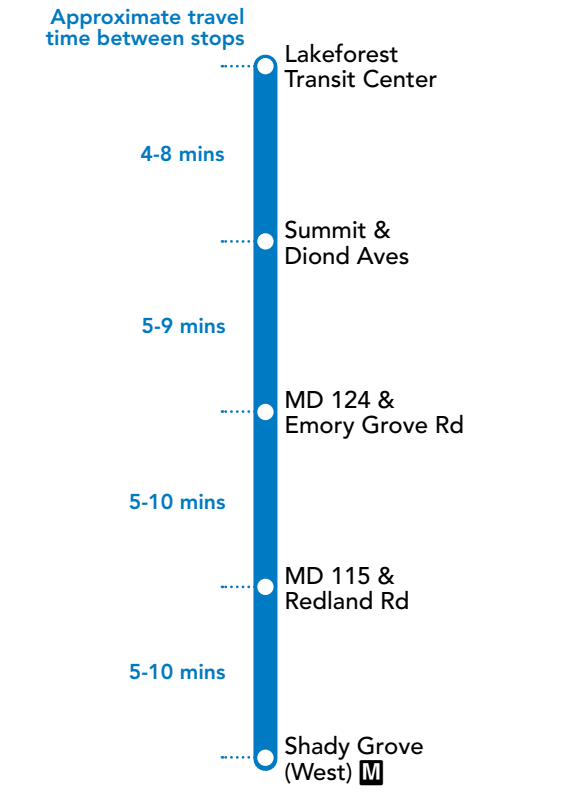

EFFECTIVE: JANUARY 7, 2018

SERVICE DAYS
DAILY

Ride On
Montgomery County Transit

Telephone 311
Online at www.rideonbus.com
Real Time Info at www.rideonrealtime.com