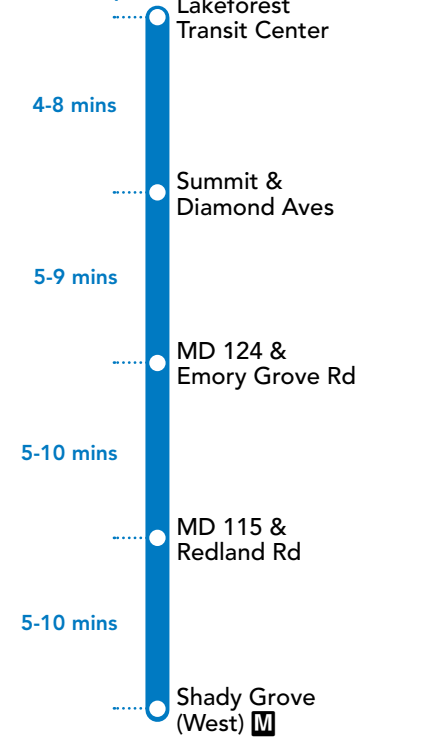

#### SATURDAY

SEE TIMEPOINT LOCATION ON ROUTE MAP

Lakeforest Transit Center	Summit & Diamond Aves	MD 124 & Emory Grove Rd	MD 115 & Redland Rd	Shady Grove (West) 
1	2	3	4	5
5:20	5:25	5:31	5:37	5:42
5:55	6:00	6:06	6:12	6:17
6:30	6:35	6:41	6:47	6:52
7:05	7:10	7:16	7:22	7:27
7:40	7:45	7:51	7:57	8:02
8:15	8:21	8:27	8:34	8:39
8:50	8:56	9:02	9:09	9:14
9:25	9:31	9:37	9:44	9:49
9:55	10:01	10:07	10:14	10:19
10:25	10:31	10:37	10:44	10:49
10:55	11:01	11:07	11:14	11:19
11:25	11:31	11:37	11:44	11:49
11:55	12:01	12:07	12:14	12:19
12:25	12:31	12:37	12:44	12:49
12:55	1:01	1:07	1:14	1:19
1:25	1:31	1:37	1:44	1:49
1:55	2:01	2:07	2:14	2:19
2:25	2:31	2:37	2:44	2:49
2:55	3:01	3:07	3:14	3:19
3:25	3:31	3:37	3:44	3:49
3:55	4:01	4:07	4:14	4:19
4:25	4:31	4:37	4:44	4:49
5:00	5:06	5:12	5:19	5:24
5:35	5:41	5:47	5:54	5:59
6:10	6:16	6:22	6:29	6:34
6:45	6:51	6:57	7:04	7:09
7:20	7:26	7:32	7:39	7:44
7:55	8:01	8:07	8:13	8:18
8:30	8:36	8:42	8:48	8:53
9:05	9:11	9:17	9:23	9:28
9:40	9:46	9:52	9:58	10:03
10:15	10:21	10:27	10:33	10:38
10:50	10:56	11:02	11:08	11:13

# 57

Approximate travel time between stops