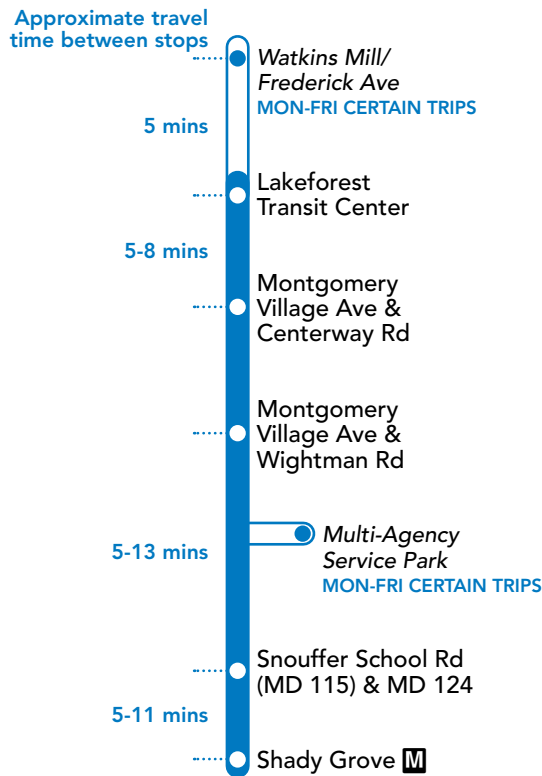

SERVICE DAYS
DAILY

Telephone 311
Online at www.rideonbus.com
Real Time Info at www.rideonrealtime.com