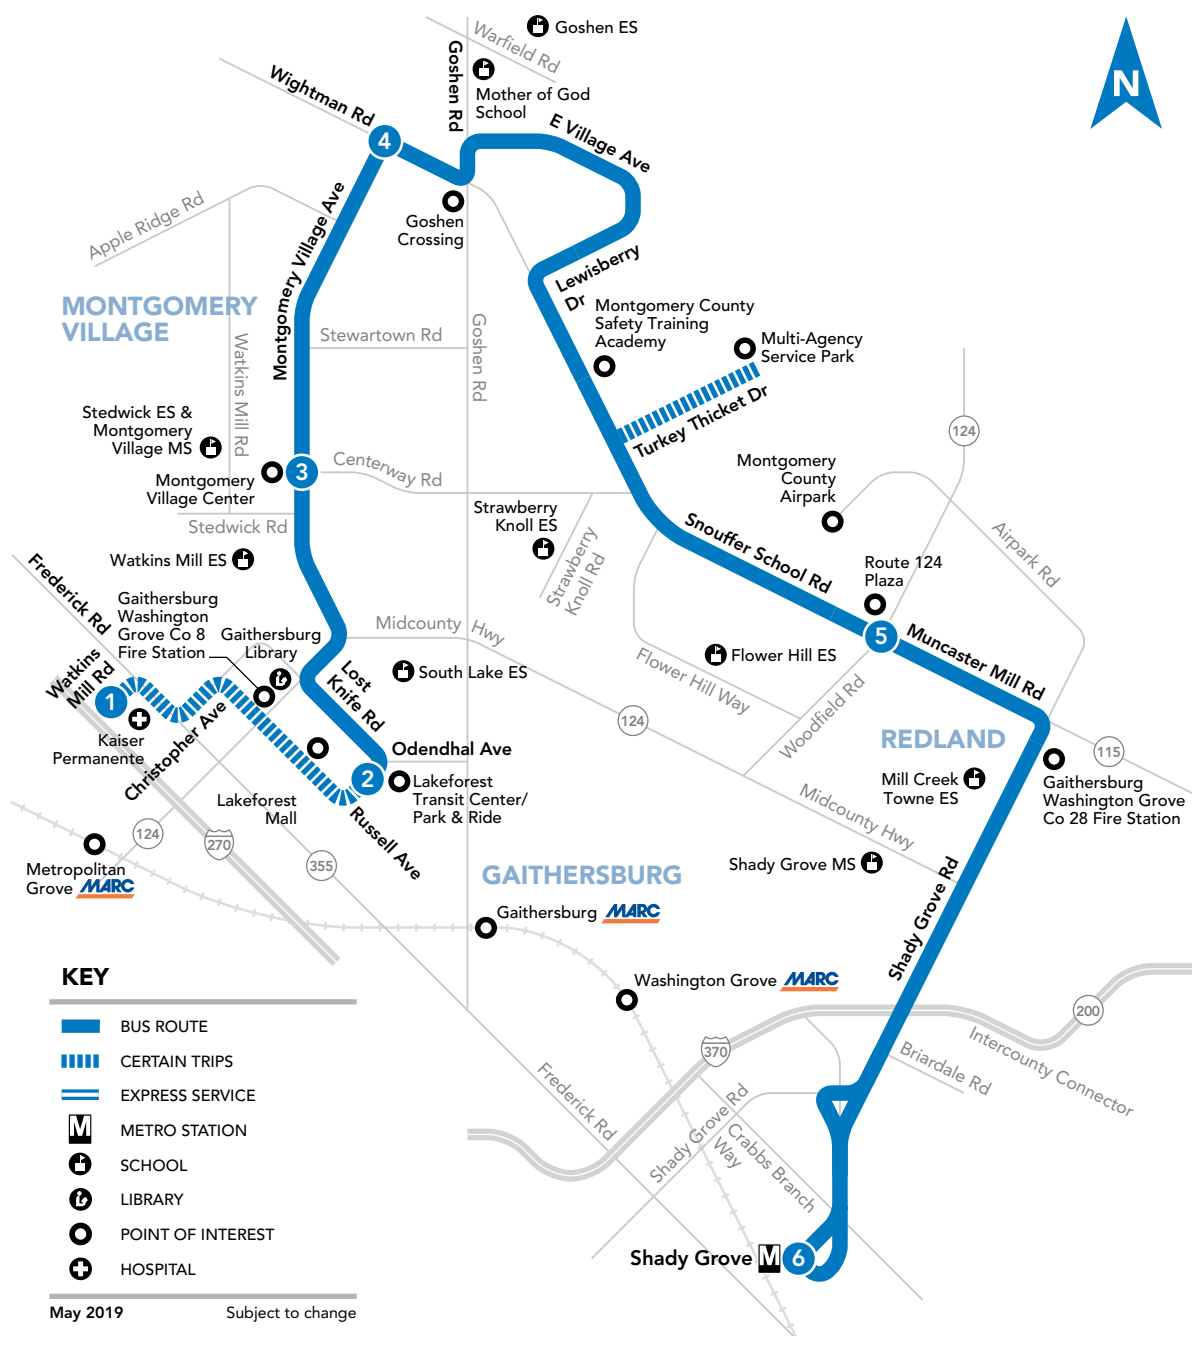

58

Watkins Mill/Frederick Ave – Lakeforest Transit Ctr – Montgomery Village – Snouffer School Road – Shady Grove Road – Shady Grove M

May 2019 Subject to change

58 To Shady Grove M

SUNDAY

SEE TIMEPOINT LOCATION ON ROUTE MAP

Lakeforest Transit Center
 Montgomery Village Ave & Centerway Rd
 Montgomery Village Ave & Wightman Rd
 Snouffer School Rd (MD 115) & MD 124
 Shady Grove M (East)

2	3	4	5	6
7:10	7:14	7:18	7:29	7:36
7:40	7:44	7:48	7:59	8:06
8:10	8:14	8:18	8:29	8:36
8:40	8:46	8:50	9:01	9:08
9:10	9:16	9:20	9:31	9:38
9:40	9:46	9:50	10:01	10:08
10:10	10:16	10:20	10:31	10:38
10:40	10:46	10:50	11:01	11:08
11:10	11:16	11:20	11:31	11:38
11:40	11:46	11:50	12:01	12:08
12:10	12:16	12:20	12:31	12:38
12:40	12:46	12:50	1:01	1:08
1:10	1:16	1:20	1:31	1:38
1:40	1:46	1:50	2:01	2:08
2:10	2:16	2:20	2:31	2:38
2:40	2:46	2:50	3:01	3:08
3:10	3:16	3:20	3:31	3:38
3:40	3:46	3:50	4:01	4:08
4:10	4:16	4:20	4:31	4:38
4:40	4:46	4:50	5:01	5:08
5:10	5:16	5:20	5:31	5:38
5:40	5:46	5:50	6:01	6:08
6:10	6:16	6:20	6:31	6:38
6:40	6:46	6:50	7:01	7:08
7:10	7:16	7:20	7:31	7:38

NOTES: AM PM

58 To Lakeforest Transit Center

SUNDAY

SEE TIMEPOINT LOCATION ON ROUTE MAP

Shady Grove M (East)
 Snouffer School Rd (MD 115) & MD 124
 Montgomery Village Ave & Wightman Rd
 Montgomery Village Ave & Centerway Rd
 Lakeforest Transit Center

RIDE ON is a community bus service operated by the Montgomery County Department of Transportation. RIDE ON operates over 75 routes that serve all 13 Montgomery County Metrorail stations and 7 MARC stations. For detailed information, or to have timetables mailed, call 311. Outside Montgomery County 240-777-0311