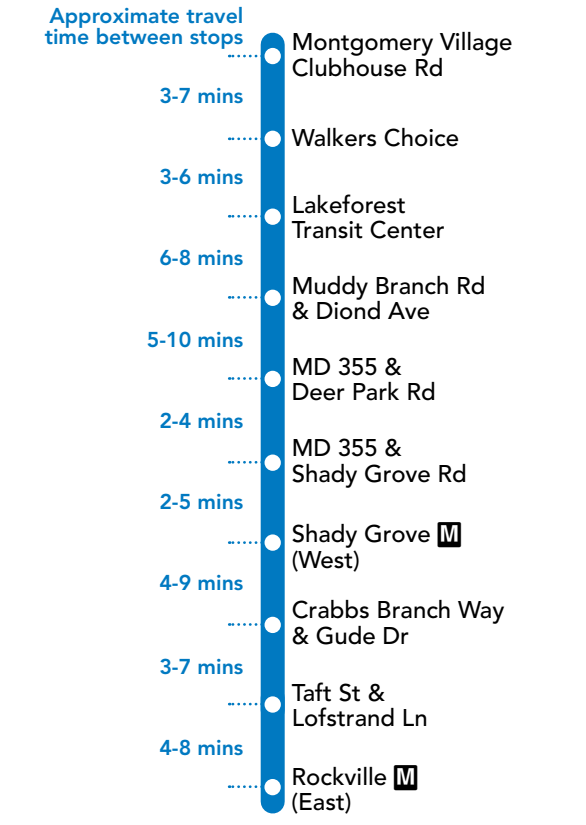

EFFECTIVE: JANUARY 7, 2018

SERVICE DAYS
DAILY

Ride On
Montgomery County Transit

Telephone 311
Online at www.rideonbus.com
Real Time Info at www.rideonrealtime.com