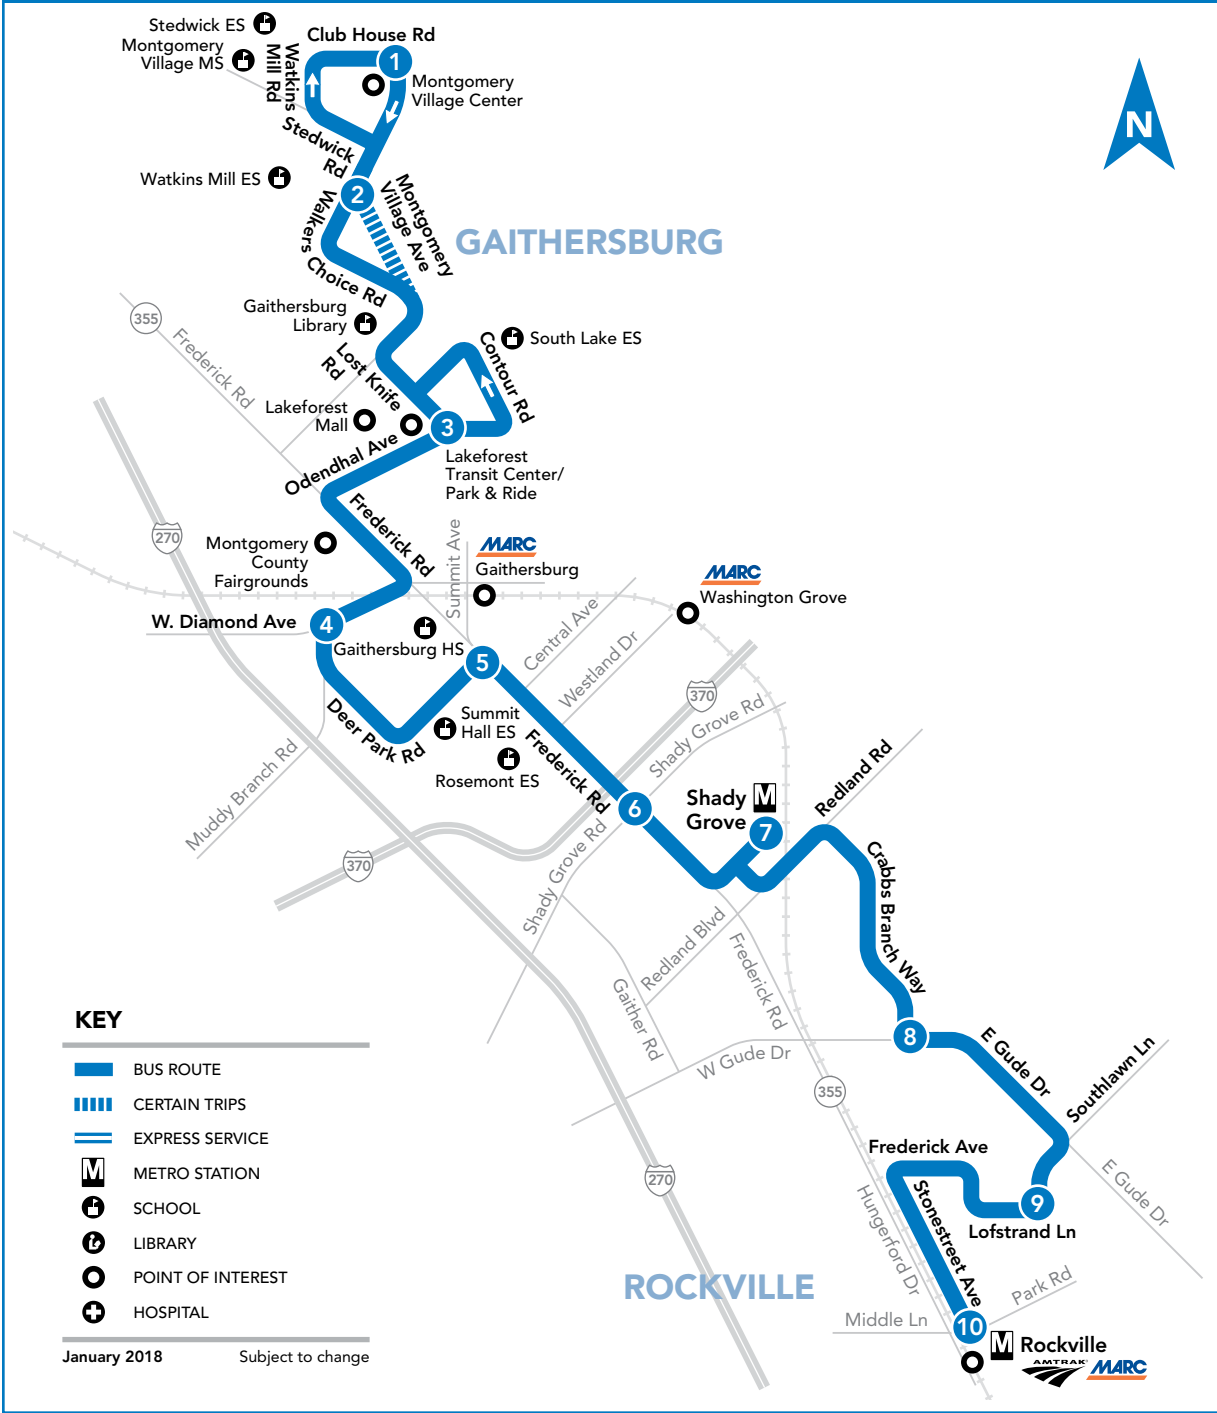

### MONDAY THROUGH FRIDAY

SEE TIMEPOINT LOCATION ON ROUTE MAP

	10	9	8	7	6	5	4	3	2	1
Rockville (East)	5:20	5:25	5:31	5:38	5:42	5:45	5:50	5:58	6:05	
Loftstrand Ln	5:50	5:55	6:01	6:08	6:12	6:15	6:20	6:28	6:35	
Taft St & Cabbs Branch Way	6:20	6:26	6:33	6:40	6:44	6:47	6:52	7:01	7:08	
Rockville (East)	6:50	6:56	7:04	7:11	7:15	7:19	7:25	7:35	7:44	
Loftstrand Ln	7:20	7:26	7:34	7:41	7:45	7:49	7:55	8:05	8:14	
Taft St & Cabbs Branch Way	7:50	7:56	8:04							