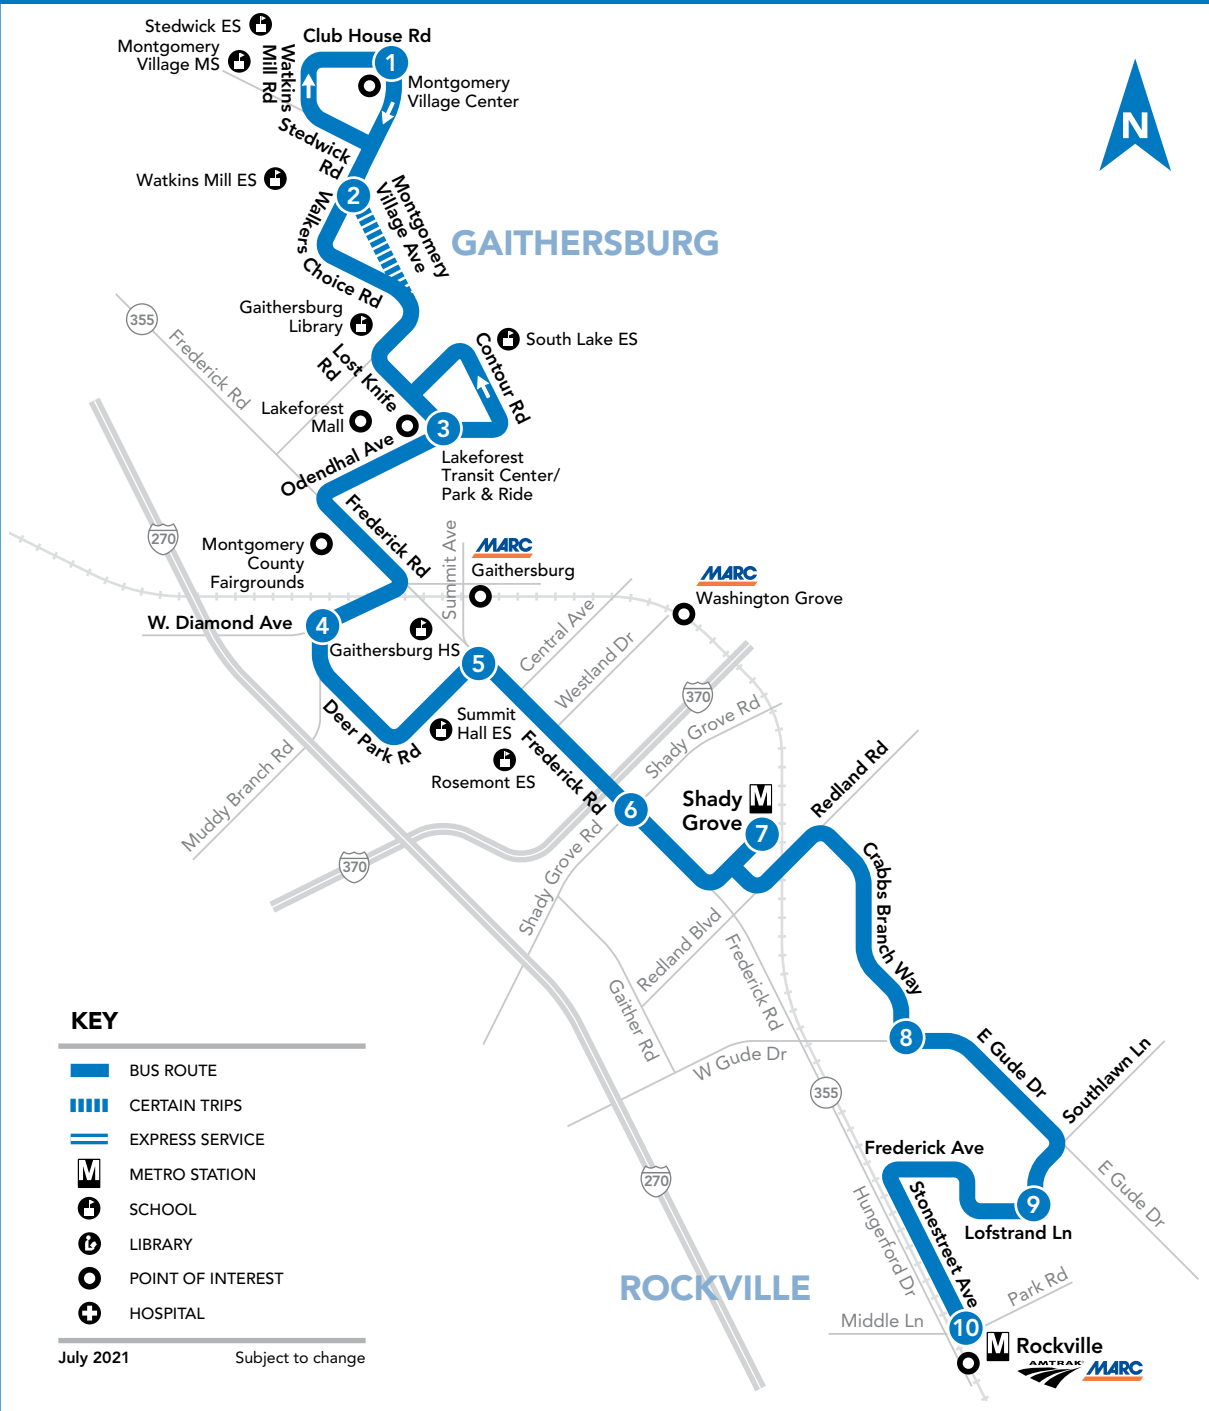

## 59 To Rockville

### SATURDAY

SEE TIMEPOINT LOCATION ON ROUTE MAP

	1	2	3	4	5	6	7	8	9	10	
Montgomery Village (Clubhouse Rd)	5:20	5:25	5:30	5:37	5:43	5:46	5:49	5:56	6:01	6:05	
Walkers Choice	6:05	6:10	6:15	6:22	6:28	6:31	6:34	6:41	6:46	6:50	
Transit Center	6:50	6:55	7:00	7:07	7:14	7:17	7:21	7:29	7:35	7:40	
Lakeforest	7:35	7:40	7:45	7:52	7:59	8:02	8:06	8:14	8:20	8:25	
Choice	8:20	8:25	8:30	8:37	8:44	8:47	8:51	8:59	9:05	9:10	
Walkers Choice	9:00	9:05	9:10	9:17	9:24	9:27	9:31	9:39	9:45	9:50	
Transit Center	9:35	9:40	9:45	9:52	9:59	10:02	10:06	10:14	10:20	10:25	
Lakeforest											

59

Montgomery Village Center – Lakeforest Transit Ctr – Muddy Branch Road – West Deer Park – Shady Grove M – Lincoln Park – Rockville M

**59 To Rockville M SUNDAY**  
SEE TIMEPOINT LOCATION ON ROUTE MAP