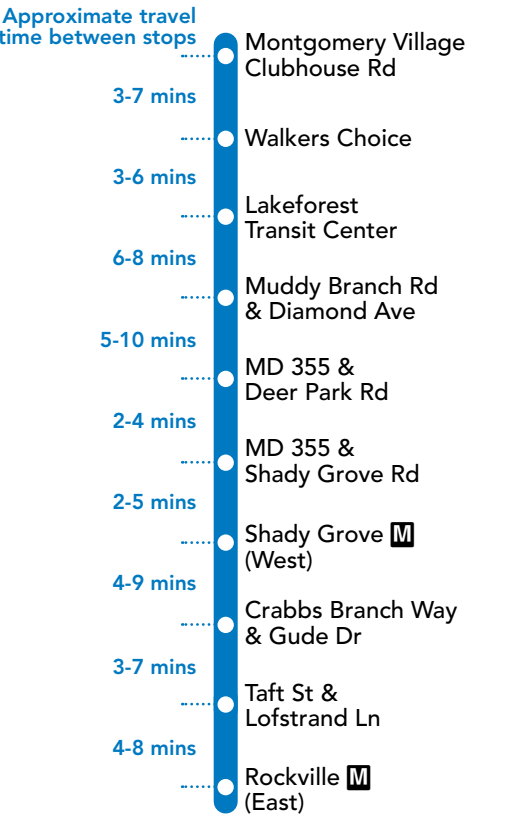

SERVICE DAYS
DAILY

Telephone 311
Online at www.rideonbus.com
Real Time Info at www.rideonrealtime.com