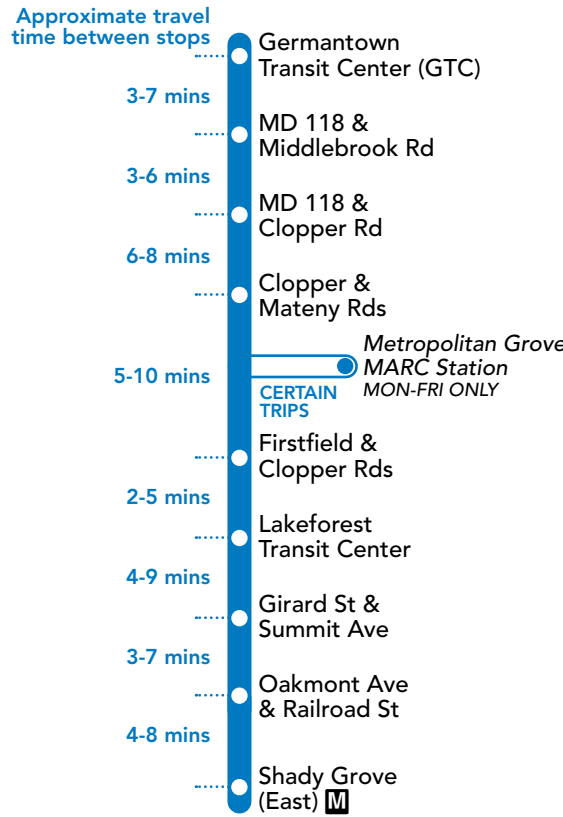

EFFECTIVE: JANUARY 7, 2018

SERVICE DAYS
DAILY

Ride On
Montgomery County Transit
Telephone 311
Online at www.rideonbus.com
Real Time Info at www.rideonrealtime.com