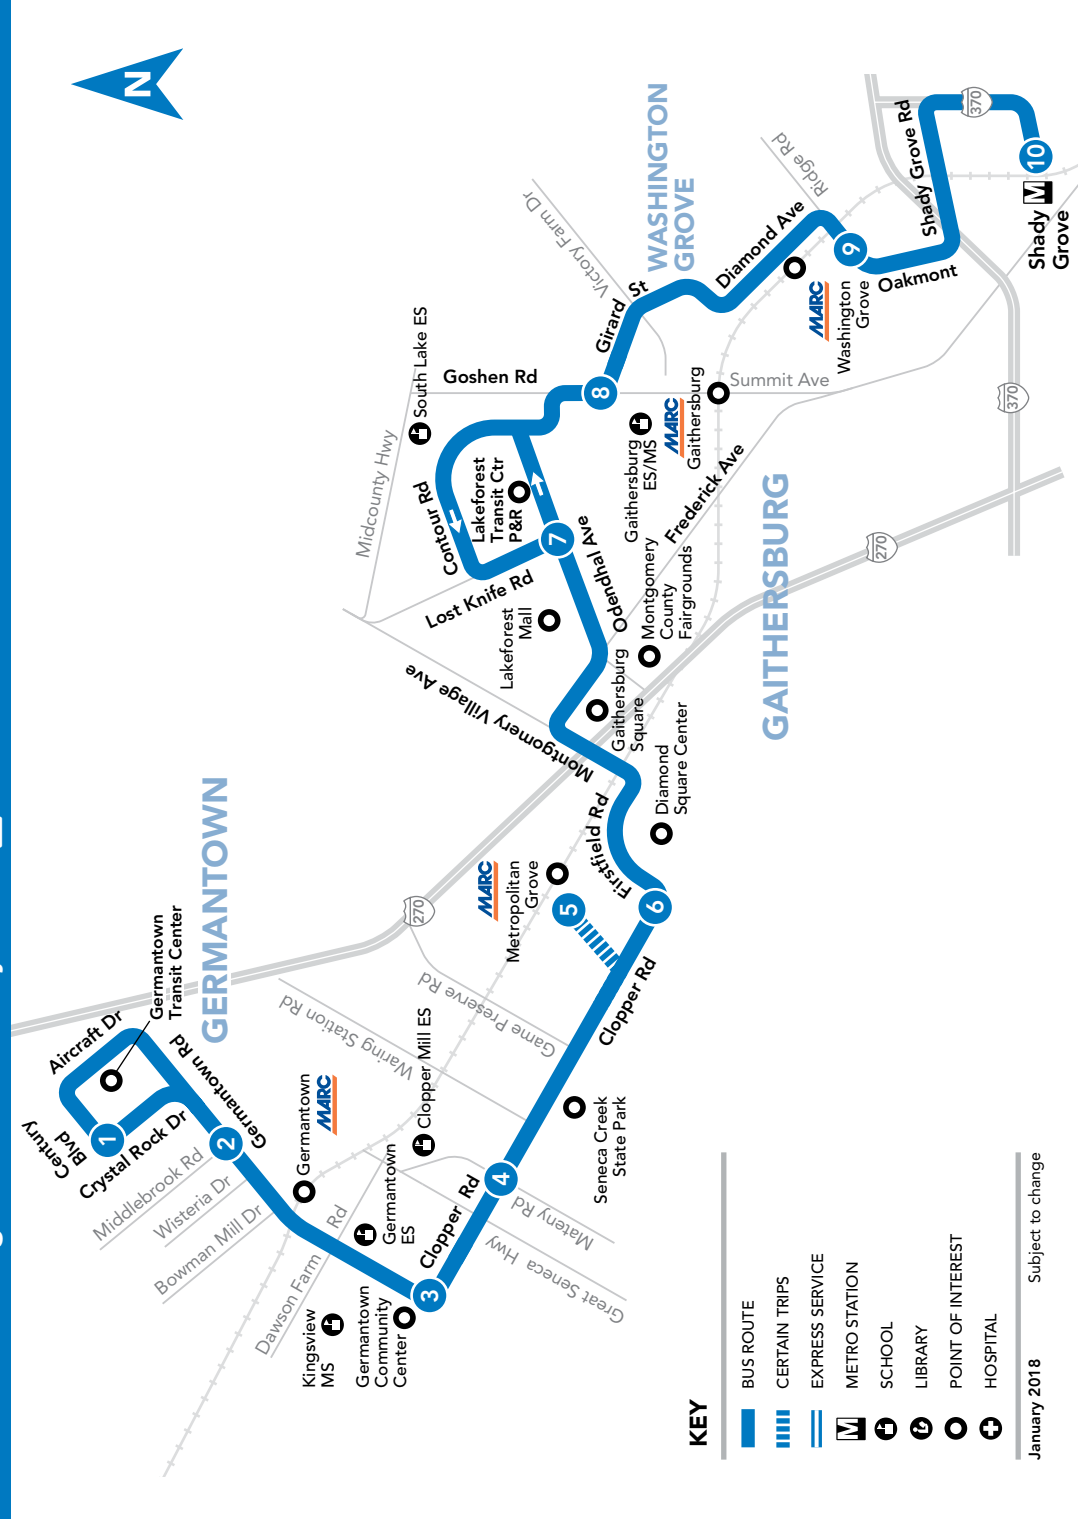

61 Germantown Transit Center (GTC) – Clopper Rd (MD 117) – Lakeforest Transit Center – Girard St – Washington Grove – Shady Grove

Ride On
Montgomery County Transit

- KEY**
- BUS ROUTE
 - CERTAIN TRIPS
 - EXPRESS SERVICE
 - METRO STATION
 - SCHOOL
 - LIBRARY
 - POINT OF INTEREST
 - HOSPITAL

January 2018
Subject to change

61 To Shady Grove M

SUNDAY

SEE TIMEPOINT LOCATION ON ROUTE MAP

- Germantown Transit Center (GTC)
- MD 118 & Middlebrook Rd
- MD 118 & Clopper Rd
- Clopper & Mateny Rds
- Firstfield & Clopper Rds
- Lakeforest Transit Center
- Girard St & Summit Ave
- Oakmont Ave & Railroad St
- Shady Grove (East) M

NOTES: AM PM

Please arrive at your stop several minutes ahead of your bus' scheduled arrival. Since safe service is a priority at Ride On, buses may be delayed due to traffic or weather.

61 To Germantown Transit Center (GTC)

SUNDAY

SEE TIMEPOINT LOCATION ON ROUTE MAP

- Shady Grove (East) M
- Oakmont Ave & Railroad St
- Girard St & Summit Ave
- Lakeforest Transit Center
- Firstfield & Clopper Rds
- Clopper & Mateny Rds
- MD 118 & Clopper Rd
- MD 118 & Middlebrook Rd
- Germantown Transit Center (GTC)