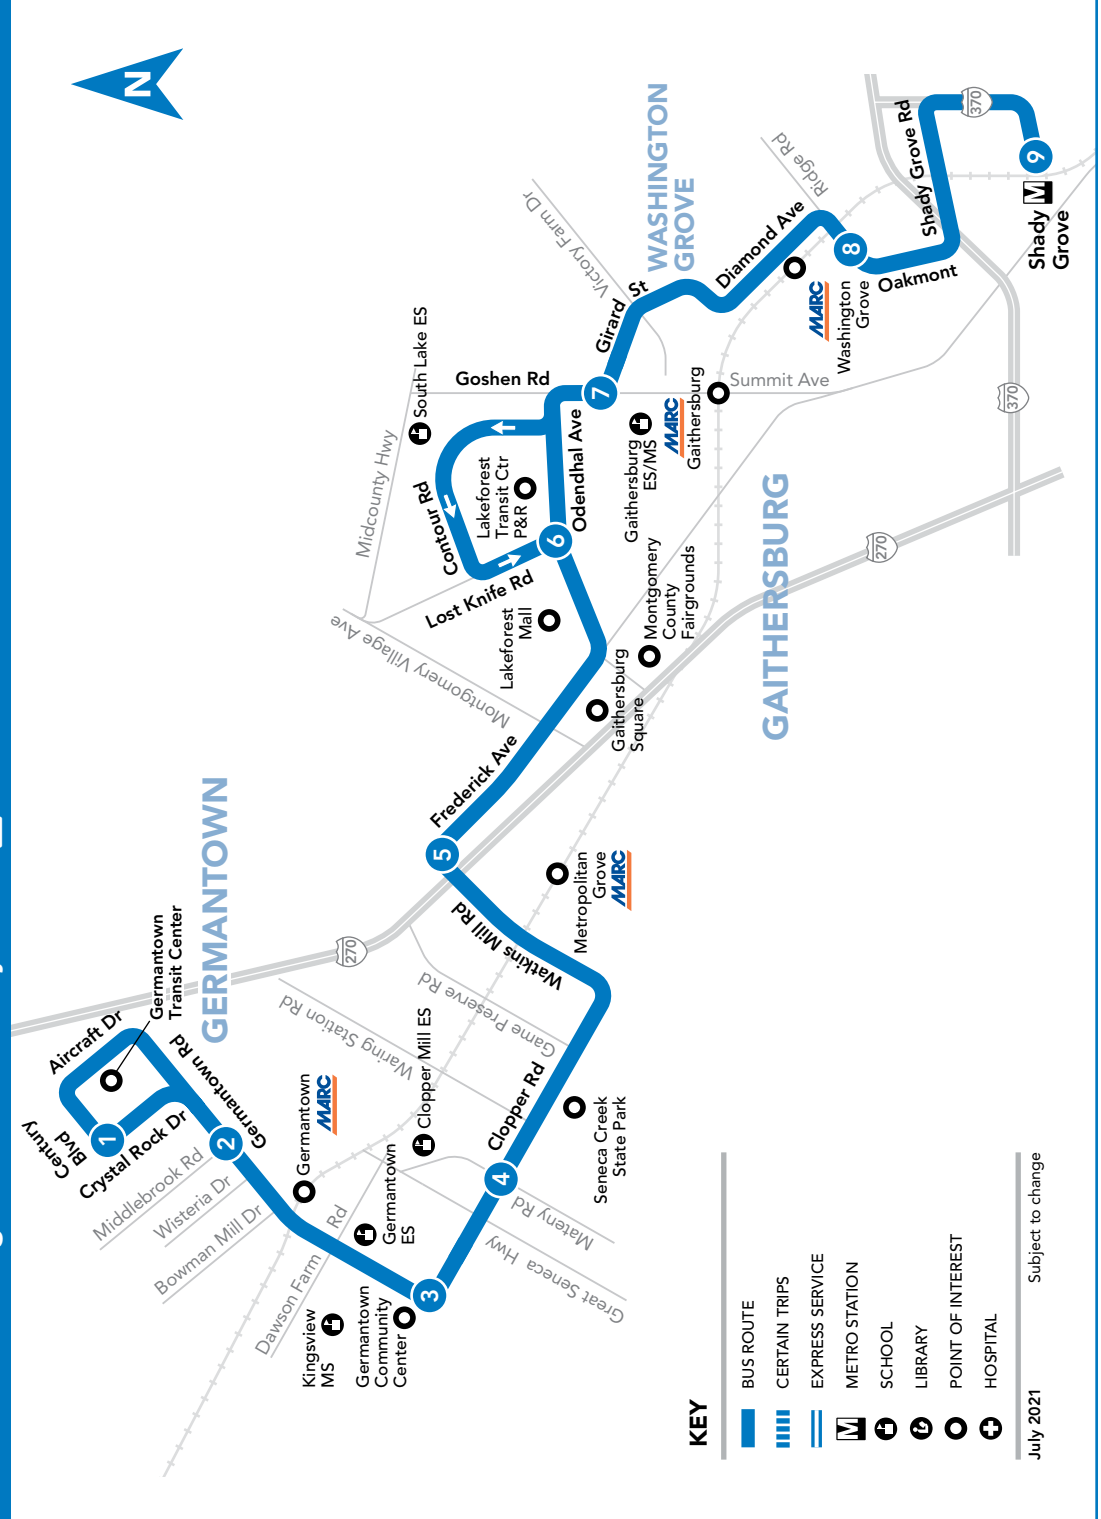

61 Germantown Transit Center (GTC) – Clopper Rd (MD 117) – Watkins Mill Rd – Lakeforest Transit Center – Girard St – Washington Grove – Shady Grove

Ride On
Montgomery County Transit

61 To Shady Grove M

SUNDAY

SEE TIMEPOINT LOCATION ON ROUTE MAP

1	2	3	4	5	6	7	8	9
6:40	6:42	6:48	6:50	6:57	7:06	7:09	7:13	7:18
7:20	7:22	7:28	7:30	7:37	7:46	7:49	7:53	7:58
8:00	8:02	8:08	8:10	8:17	8:26	8:29	8:33	8:38
8:40	8:42	8:48	8:50	8:57	9:06	9:09	9:13	9:18
9:20	9:22	9:29	9:31	9:38	9:49	9:52	9:56	10:02
9:55	9:57	10:04	10:06	10:13	10:24	10:27	10:31	10:37
10:30	10:32	10:39	10:41	10:48	10:59	11:02	11:06	11:12
11:05	11:07	11:14	11:16	11:23	11:34	11:37	11:41	11:47
11:40	11:42	11:49	11:51	11:58	12:09	12:12	12:16	12:22
12:15	12:17	12:24	12:26	12:33	12:44	12:47	12:51	12:57
12:50	12:52	12:59	1:01	1:08	1:19	1:22	1:26	1:32
1:25	1:27	1:34	1:36	1:43	1:54	1:57	2:01	2:07
2:00	2:02	2:09	2:11	2:18	2:29	2:32	2:36	2:42
2:35	2:37	2:44	2:46	2:53	3:04	3:07	3:11	3:17
3:10	3:12	3:19	3:21	3:28	3:39	3:42	3:46	3:52
3:45	3:47	3:54	3:56	4:03	4:14	4:17	4:21	4:27
4:20	4:22	4:29	4:31	4:38	4:49	4:52	4:56	5:02
4:55	4:57	5:04	5:06	5:13	5:24	5:27	5:31	5:37
5:30	5:32	5:39	5:41	5:48	5:59	6:02	6:06	6:12
6:05	6:07	6:14	6:16	6:23	6:34	6:37	6:41	6:47
6:40	6:42	6:49	6:51	6:57	7:06	7:09	7:13	7:18
7:20	7:22	7:29	7:31	7:37	7:46	7:49	7:53	7:58
8:00	8:02	8:09	8:11	8:17	8:26	8:29	8:33	8:38
8:40	8:42	8:49	8:51	8:57	9:06	9:09	9:13	9:18
9:20	9:22	9:29	9:31	9:37	9:46	9:49	9:53	9:58

NOTES: AM PM

Please arrive at your stop several minutes ahead of your bus' scheduled arrival. Since safe service is a priority at Ride On, buses may be delayed due to traffic or weather.

61 To Germantown Transit Center (GTC)

SUNDAY

SEE TIMEPOINT LOCATION ON ROUTE MAP

9	8	7	6	5	4	3	2	1
6:20	6:25	6:30	6:36	6:43	6:48	6:52	6:55	6:56
7:00	7:05	7:10	7:16	7:23	7:28	7:32	7:35	7:36
7:40	7:45	7:50	7:56	8:03	8:08	8:12	8:15	8:16
8:20	8:26	8:31	8:38	8:46	8:52	8:57	9:00	9:02
9:00	9:06	9:11	9:18	9:26	9:32	9:37	9:40	9:42
9:40	9:46	9:51	9:58	10:06	10:12	10:17	10:20	10:22
10:20	10:26	10:31	10:38	10:46	10:52	10:57	11:00	11:02
10:55	11:01	11:06	11:13	11:21	11:27	11:32	11:35	11:37
11:30	11:37	11:42	11:49	12:00	12:06	12:11	12:15	12:17
12:05	12:12	12:17	12:24	12:35	12:41	12:46	12:50	12:52
12:40	12:47	12:52	12:59	1:10	1:16	1:21	1:25	1:27
1:15	1:22	1:27	1:34	1:45	1:51	1:56	2:00	2:02
1:50	1:57	2:02	2:09	2:20	2:26	2:31	2:35	2:37
2:25	2:32	2:37	2:44	2:55	3:01	3:06	3:10	3:12
3:00	3:07	3:12	3:19	3:30	3:36	3:41	3:45	3:47
3:35	3:42	3:47	3:54	4:05	4:11	4:16	4:20	4:22
4:10	4:16	4:21	4:28	4:38	4:44	4:49	4:53	4:55
4:45	4:51	4:56	5:03	5:13	5:19	5:24	5:28	5:30
5:20	5:26	5:31	5:38	5:48	5:54	5:59	6:03	6:05
5:55	6:01	6:06	6:13	6:23	6:29	6:34	6:38	6:40
6:30	6:36	6:41	6:48	6:58	7:04	7:09	7:13	7:15
7:05	7:11	7:16	7:23	7:33	7:39	7:44	7:47	7:48
7:40	7:46	7:51	7:58	8:08	8:14	8:19	8:22	8:23
8:20	8:26	8:31	8:37	8:46	8:51	8:56	8:59	9:00
9:00	9:06	9:11	9:17	9:26	9:31	9:36	9:39	9:40
9:40	9:46	9:51	9:57	10:06	10:11	10:16	10:19	10:20

NOTES: AM PM

WELCOME TO RIDE ON