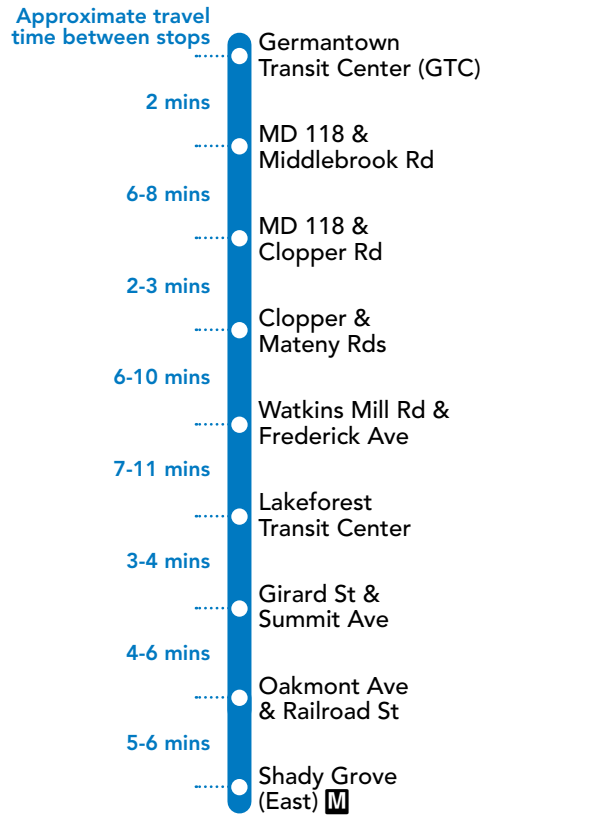

EFFECTIVE: SEPTEMBER 26, 2021

SERVICE DAYS
DAILY

Ride On
Montgomery County Transit
Telephone 311
Online at www.rideonbus.com
Real Time Info at www.rideonrealtime.com