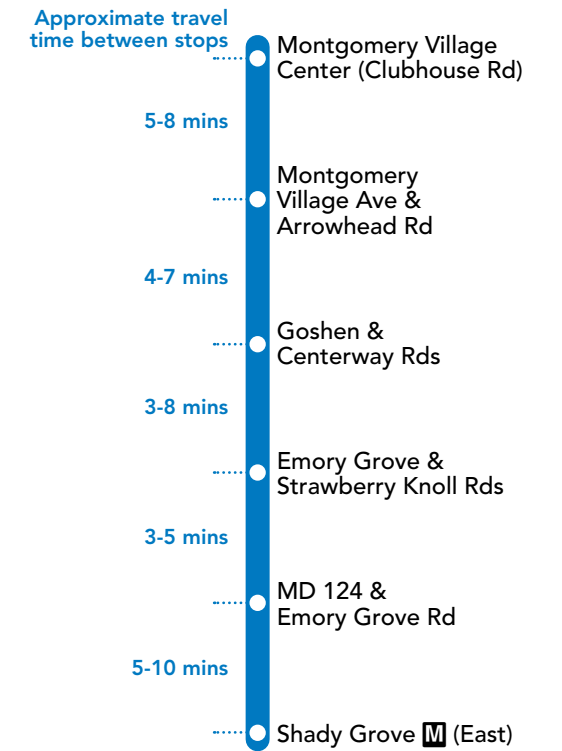

Thank You for Riding with Us!

Printed on recycled paper with soy-based ink

EFFECTIVE: SEPTEMBER 16, 2018

64

SERVICE DAYS
DAILY

Telephone 311
Online at www.rideonbus.com
Real Time Info at www.rideonrealtime.com