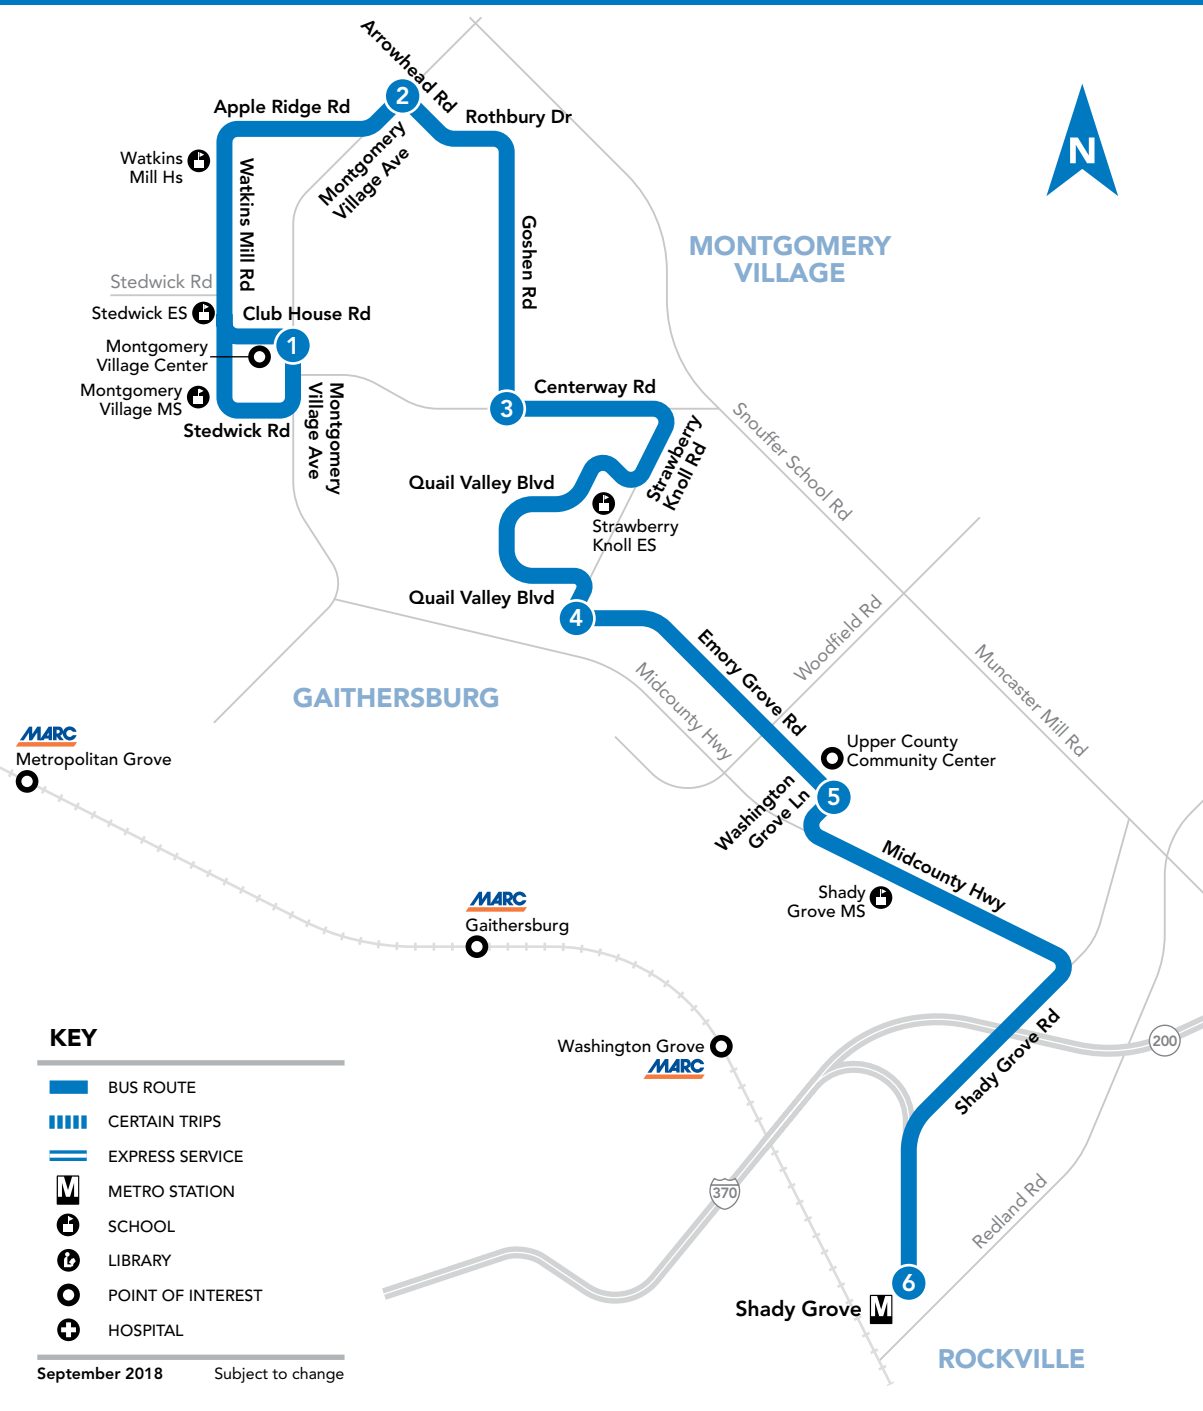

HOW TO READ A TIMETABLE

- Find the schedule for the day of the week and the direction you wish to ride.
- Find the timepoints closest to your origin and destination. The timepoints are shown on the route map and indicate the time the bus is scheduled to be at the particular location. Your nearest bus stop may be between timepoints.
- Read down the column to see the times when a trip will be at the given timepoint. Read the times across to the right to see when the trip reaches other timepoints. If no time is shown, that trip does not serve that timepoint.

METROACCESS

Alternative paratransit service to this Ride On route for people with certified disabilities is available. Call MetroAccess at **301-562-5360**.

64

Montgomery Village Center – Goshen Rd –
Quail Valley – Emory Grove Rd –
Midcounty Hwy – Shady Grove M

- KEY**
- BUS ROUTE
 - CERTAIN TRIPS
 - EXPRESS SERVICE
 - METRO STATION
 - SCHOOL
 - LIBRARY
 - POINT OF INTEREST
 - HOSPITAL

September 2018 Subject to change

64 To Shady Grove M

SUNDAY

SEE TIMEPOINT LOCATION ON ROUTE MAP