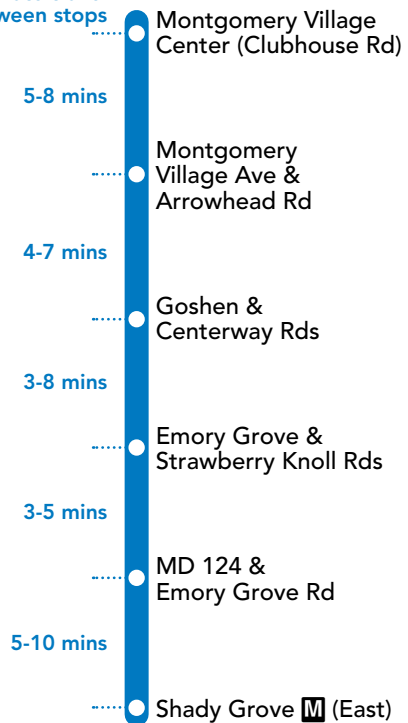

YouTube youtube.com/RideOnMCT
Instagram instagram.com/RideOnMCT

Thank You for Riding with Us!

Printed on recycled paper with soy-based ink

EFFECTIVE: JULY 18, 2021

64

Approximate travel time between stops

SERVICE DAYS