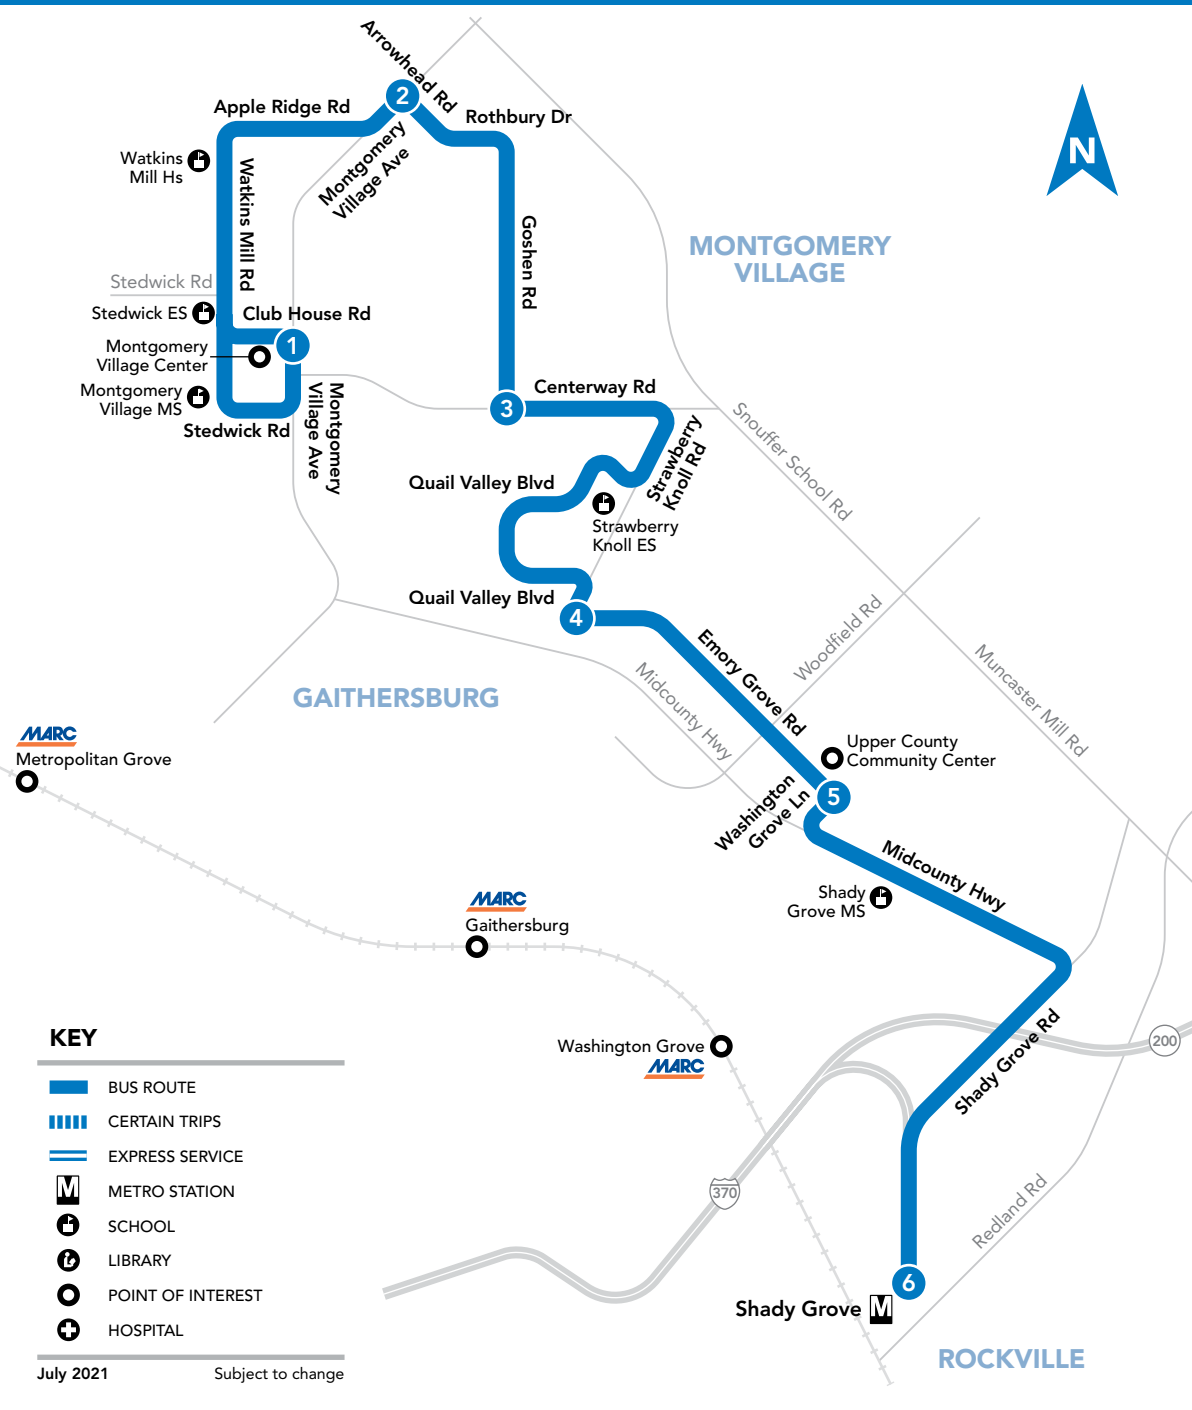

METROACCESS

Alternative paratransit service to this Ride On route for people with certified disabilities is available. Call MetroAccess at **301-562-5360**.

64

Montgomery Village Center – Goshen Rd –
Quail Valley – Emory Grove Rd –
Midcounty Hwy – Shady Grove M

64 To Shady Grove M

SUNDAY

SEE TIMEPOINT LOCATION ON ROUTE MAP

1	2	3	4	5	6
7:05	7:13	7:19	7:26	7:30	7:37
7:50	7:58	8:04	8:11	8:15	8:22
8:35	8:43	8:49	8:56	9:00	9:07
9:20	9:28	9:34	9:41	9:45	9:52
10:05	10:13	10:19	10:26	10:30	10:37
10:50	10:58	11:04	11:11	11:15	11:22
11:35	11:43	11:49	11:56	12:00	12:07
12:20	12:28	12:34	12:41	12:45	12:52
1:05	1:13	1:19	1:26	1:30	1:37
1:50	1:58	2:04	2:11	2:15	2:22
2:35	2:43	2:49	2:56	3:00	3:07
3:20	3:28	3:34	3:41	3:45	3:52
4:05	4:13	4:19	4:26	4:30	4:37
4:50	4:58	5:04	5:11	5:15	5:22
5:35	5:43	5:48	5:55	5:59	6:06
6:20	6:28	6:33	6:40	6:44	6:51
7:05	7:13	7:18	7:25	7:29	7:36
7:50	7:58	8:03	8:10	8:14	8:21
8:35	8:43	8:48	8:55	8:59	9:06
9:20	9:28	9:33	9:40	9:44	9:51

NOTES: AM PM

64 To Montgomery Village Center

SUNDAY

SEE TIMEPOINT LOCATION ON ROUTE MAP

6	5	4	3	2	1
7:55	8:01	8:04	8:11	8:16	8:21
8:40	8:46	8:50	8:57	9:03	9:08
9:25	9:31	9:35	9:42	9:48	9:53
10:10	10:16	10:20	10:27	10:33	10:38
10:55	11:01	11:05	11:12	11:18	11:23
11:40	11:46	11:50	11:57	12:03	12:08
12:25	12:31	12:35	12:42	12:48	12:53
1:10	1:16	1:20	1:27	1:33	1:39
1:55	2:01	2:05	2:12	2:18	2:24
2:40	2:46	2:50	2:57	3:03	3:09
3:25	3:31	3:35	3:42	3:48	3:54
4:10	4:16	4:20	4:27	4:33	4:39
4:55	5:01	5:05	5:12	5:18	5:24
5:40	5:46	5:50	5:57	6:03	6:09
6:25	6:31	6:35	6:42	6:47	6:53
7:10	7:16	7:20	7:27	7:32	7:38
7:55	8:01	8:05	8:12	8:17	8:23
8:40	8:46	8:50	8:57	9:02	9:08
9:25	9:31	9:35	9:42	9:47	9:53