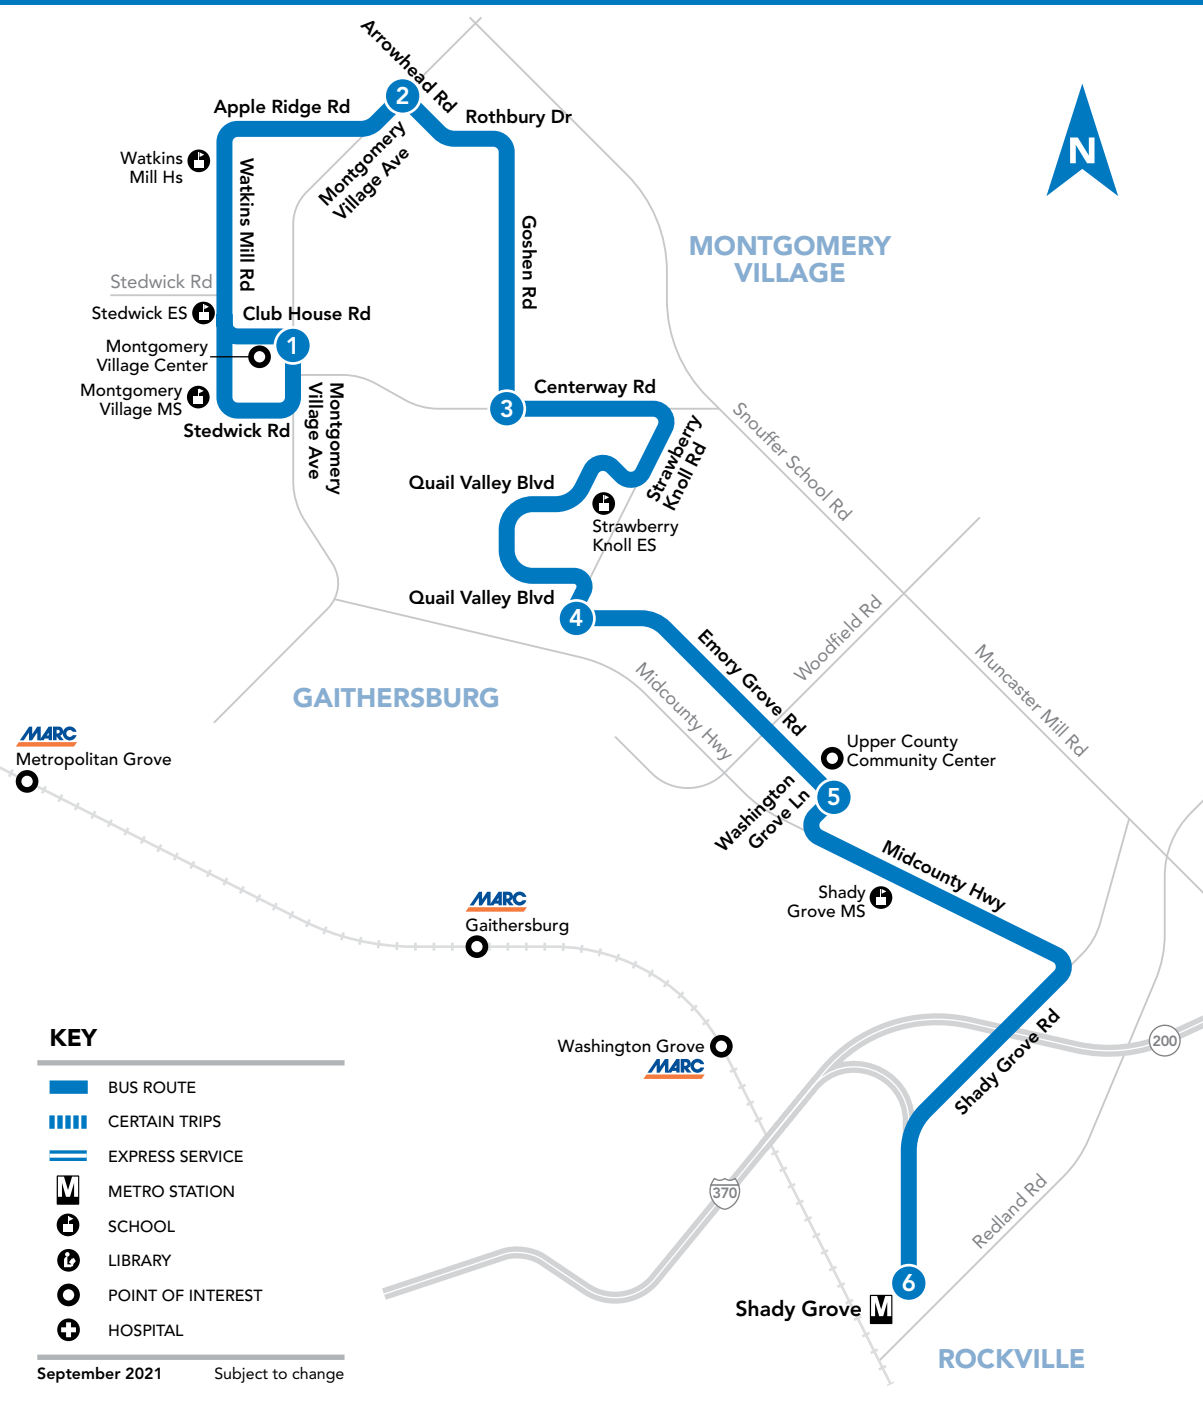

METROACCESS

Alternative paratransit service to this Ride On route for people with certified disabilities is available. Call MetroAccess at **301-562-5360**.

64

Montgomery Village Center – Goshen Rd –
Quail Valley – Emory Grove Rd –
Midcounty Hwy – Shady Grove M

- KEY**
- BUS ROUTE
 - ▬▬▬ CERTAIN TRIPS
 - EXPRESS SERVICE
 - M METRO STATION
 - H SCHOOL
 - L LIBRARY
 - O POINT OF INTEREST
 - + HOSPITAL

September 2021 Subject to change

64 To Shady Grove M

SUNDAY

SEE TIMEPOINT LOCATION ON ROUTE MAP