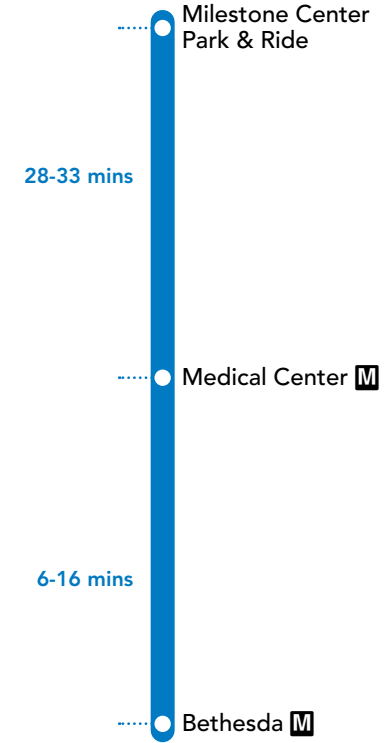

SERVICE DAYS
MONDAY - FRIDAY

Ride On

Montgomery County Transit

Telephone 311
Online at www.rideonbus.com
Real Time Info at www.rideonrealtime.com