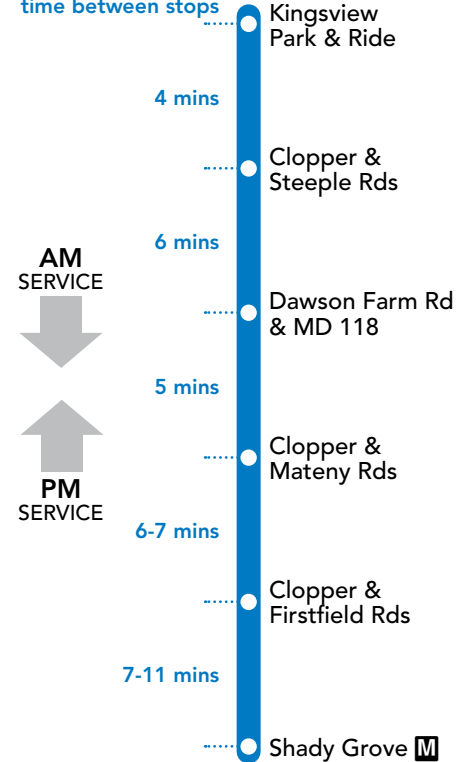

YouTube youtube.com/RideOnMCT

Thank You for Riding with Us!

Printed on recycled paper with soy-based ink

EFFECTIVE: MAY 12, 2019

71

Approximate travel time between stops

AM SERVICE

PM SERVICE