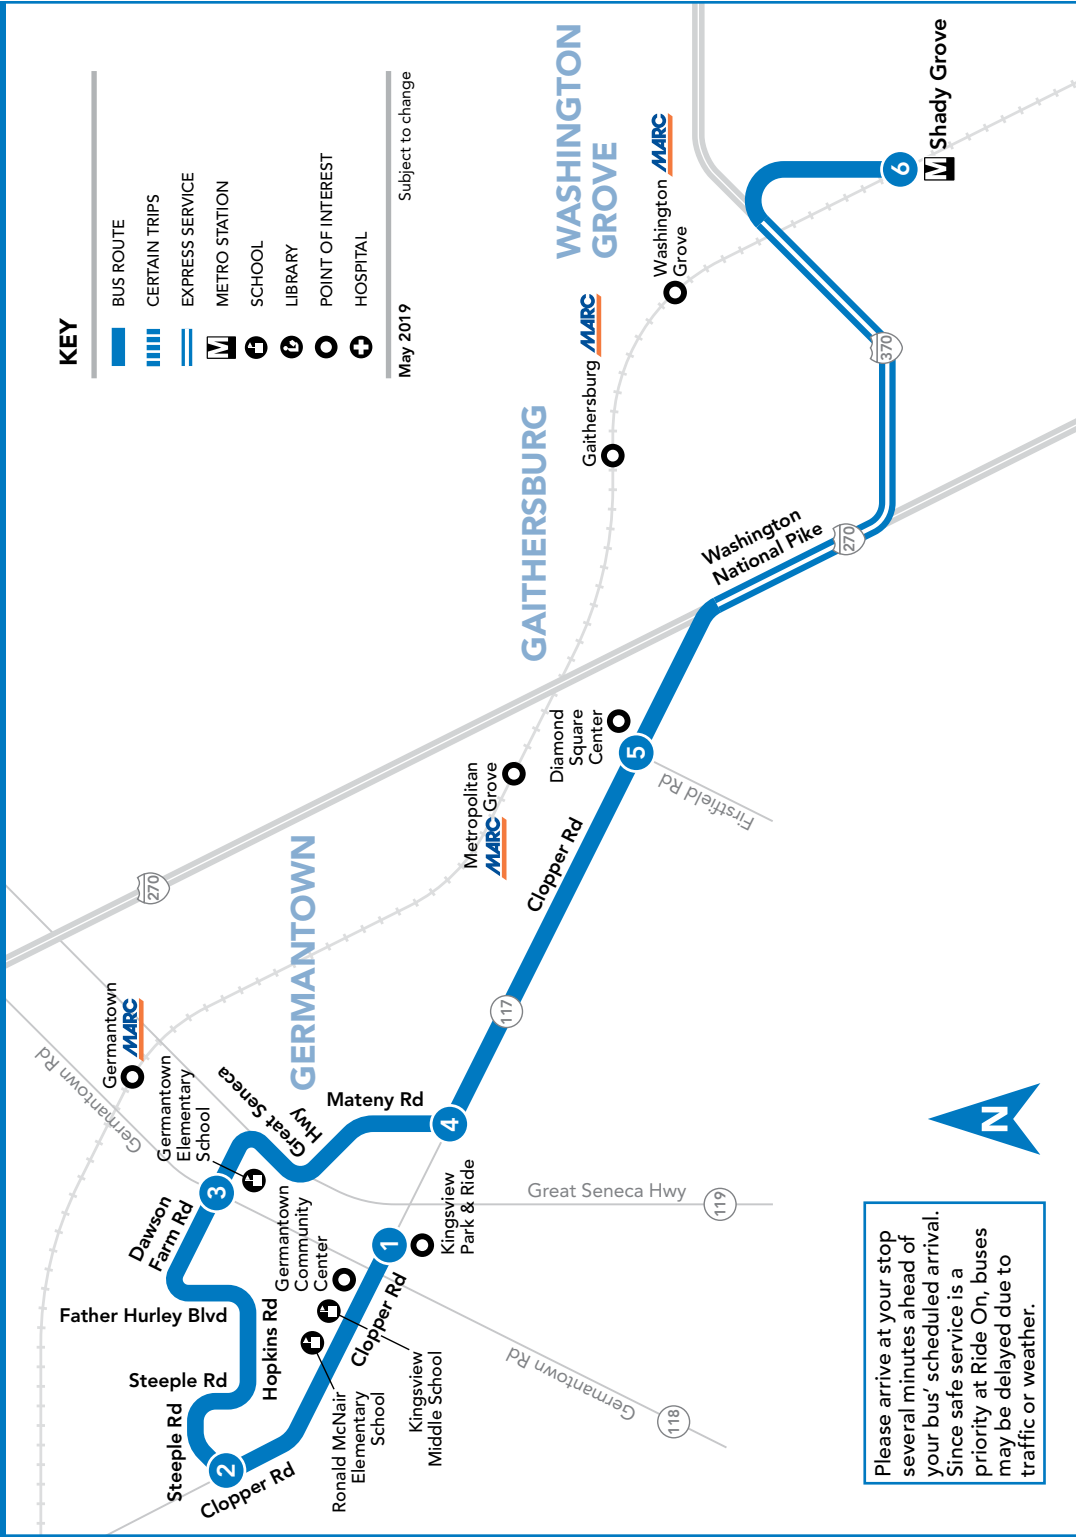

71

Kingsview Park & Ride – Steeple Rd – Dawson Farm Rd – Mateny Rd – Clopper Rd (MD 117) – I-270 & I-370 Express – Shady Grove 

KEY

-  BUS ROUTE
-  CERTAIN TRIPS
-  EXPRESS SERVICE
-  METRO STATION
-  SCHOOL
-  LIBRARY
-  POINT OF INTEREST
-  HOSPITAL

May 2019

Subject to change

Please arrive at your stop several minutes ahead of your bus' scheduled arrival. Since safe service is a priority at Ride On, buses may be delayed due to traffic or weather.

71 To Shady Grove (AM service only)

MONDAY THROUGH FRIDAY

SEE TIMEPOINT LOCATION ON ROUTE MAP

	1	2	3	4	5	6
Kingsview Park & Ride	5:14	5:19	5:25	5:30	5:36	5:44
Steeple Rds	5:49	5:54	6:00	6:05	6:11	6:19
Clopper & Mateny Rds	6:19	6:22	6:29	6:35	6:42	6:51
Dawson Farm Rd & MD 118	6:49	6:52	6:59	7:05	7:12	7:21
Clopper & Firstfield Rds	7:19	7:22	7:29	7:35	7:42	7:51
Shady Grove 	7:49	7:52	7:59	8:05	8:12	8:21
	8:19	8:22	8:29	8:35	8:42	8:51
NOTES:	AM					

71 To Kingsview Park & Ride (PM service only)

MONDAY THROUGH FRIDAY

SEE TIMEPOINT LOCATION ON ROUTE MAP

	6	5	4	3	2	1
Shady Grove 	3:18	3:28	3:34	3:38	3:45	3:49
Clopper & Firstfield Rds	3:48	3:58	4:04	4:08	4:15	4:19
Clopper & Mateny Rds	4:18	4:29	4:34	4:38	4:45	4:49
Dawson Farm Rd & MD 118	4:48	4:59	5:04	5:08	5:15	5:19
Clopper & Firstfield Rds	5:18	5:29	5:36	5:40	5:46	5:50
Clopper & Mateny Rds	5:48	5:59	6:06	6:10	6:16	6:20
Kingsview Park & Ride	6:18	6:29	6:36	6:40	6:46	6:50
	6:48	6:58	7:03	7:08	7:14	7:19
NOTES:	7:20	7:30	7:35	7:40	7:46	7:51
	PM					