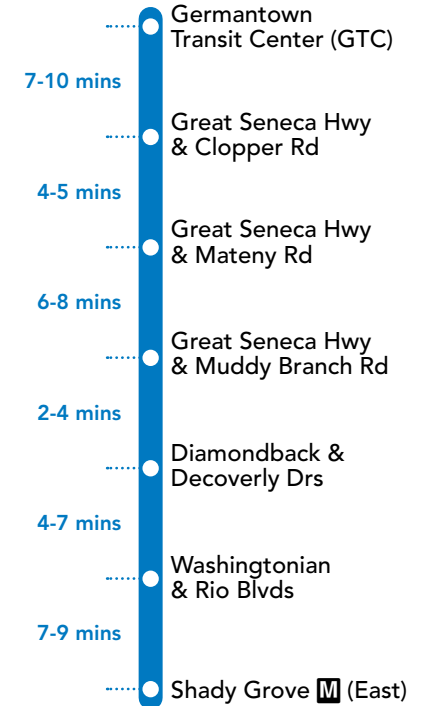

74 To Shady Grove M

MONDAY THROUGH FRIDAY

SEE TIMEPOINT LOCATION ON ROUTE MAP

Germantown Transit Center (GTC)
Great Seneca Hwy & Clopper Rd
Great Seneca Hwy & Mateny Rd
Great Seneca Hwy & Muddy Branch Rd
Diamondback & Decoverly Drs
Washingtonian & Rio Blvds
Shady Grove (East)

NOTES: AM PM

74 To Germantown Transit Center (GTC)

MONDAY THROUGH FRIDAY

SEE TIMEPOINT LOCATION ON ROUTE MAP

Shady Grove (East)
Washingtonian & Rio Blvds
Diamondback & Decoverly Drs
Great Seneca Hwy & Muddy Branch Rd
Great Seneca Hwy & Mateny Rd
Great Seneca Hwy & Clopper Rd
Germantown Transit Center (GTC)

NOTES: AM PM

74 To Shady Grove M

SATURDAY

SEE TIMEPOINT LOCATION ON ROUTE MAP

Germantown Transit Center (GTC)
Great Seneca Hwy & Clopper Rd
Great Seneca Hwy & Mateny Rd
Great Seneca Hwy & Muddy Branch Rd
Diamondback & Decoverly Drs
Washingtonian & Rio Blvds
Shady Grove (East)

YouTube
youtube.com/RideOnMCT

Instagram
instagram.com/RideOnMCT

Thank You for Riding with Us!

Printed on recycled paper with soy-based ink

Approximate travel time between stops

SERVICE DAYS

MONDAY - SATURDAY