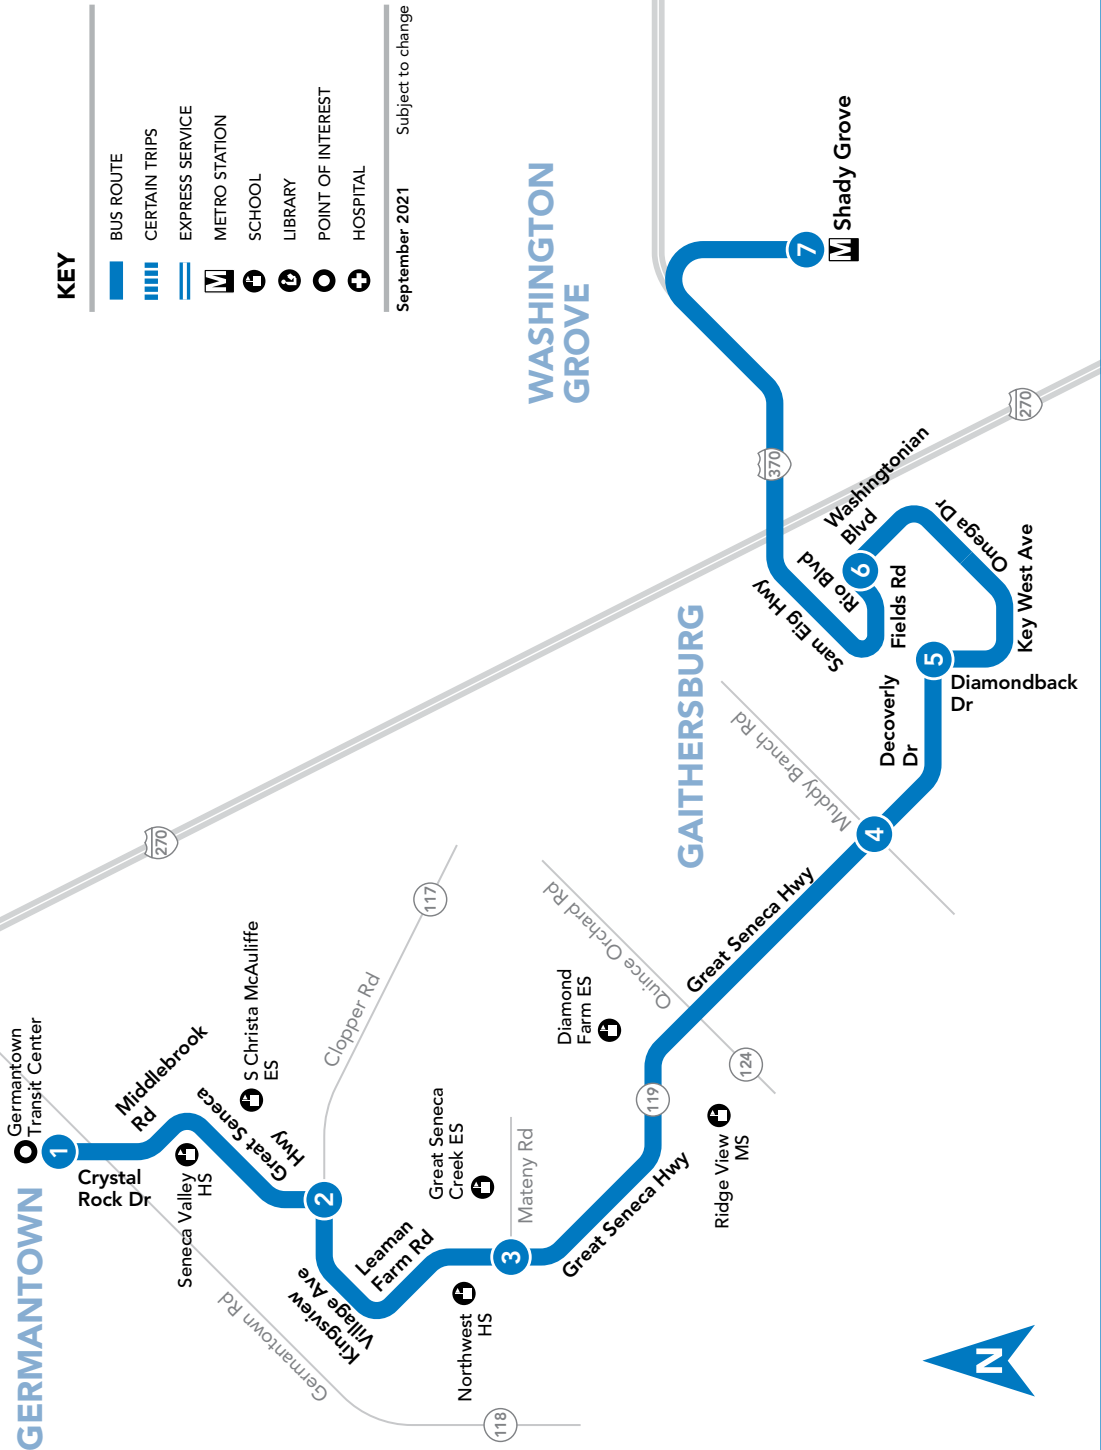

GUARANTEED RIDE HOME

When you take Metrobus, Metrorail and Ride On to work, you are eligible to participate in the free Commuter Connections Guaranteed Ride Home Program. To register and to receive program details call: Commuter Services at **301-770-POOL(7665)**.

METROACCESS

Alternative paratransit service to this Ride On route for people with certified disabilities is available. Call MetroAccess at **301-562-5360**.

HOW TO RIDE A BUS

Check schedule for timepoint nearest your location. Wait at the blue and white **RIDE ON** bus stop sign. Arrive several minutes before scheduled time. Have exact fare ready (drivers do not make change).

- Not all stops are listed on a public timetable.
- If you are unfamiliar with your stop, sit or stand behind the line near the front of the bus and ask the bus driver to notify you when your stop is approaching.
- Ask the bus driver if you are not sure if the bus goes to your stop.
- If you have internet access (at home or somewhere else, such as a public library), it may be easier for you to use an online trip planner rather than a paper timetable.
- Be mindful of changes in the schedule, for holidays or bad weather.
- Please observe the following rules for all patrons: No eating, drinking, or smoking.
- Electronic devices may be played with earphones set at low level.

Montgomery County assures that no person shall, on the grounds of race, color, or national origin, as provided by Title VI of the Civil Rights Act of 1964 and the Civil Rights Act of 1987, be excluded from the participation in, be denied the benefits of, or be otherwise subjected to discrimination under any program or activity. For more information or to file a complaint, please contact the Montgomery County Office of Human Rights.

WELCOME TO RIDE ON