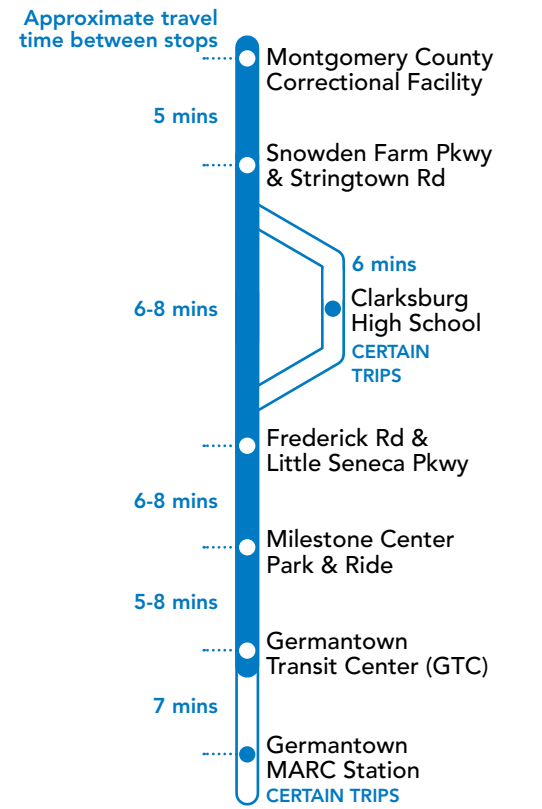

YouTube youtube.com/RideOnMCT

Thank You for Riding with Us!

Printed on recycled paper with soy-based ink

EFFECTIVE: JANUARY 6, 2019

75

SERVICE DAYS
DAILY

Telephone 311
 Online at www.rideonbus.com
 Real Time Info at www.rideonrealtime.com