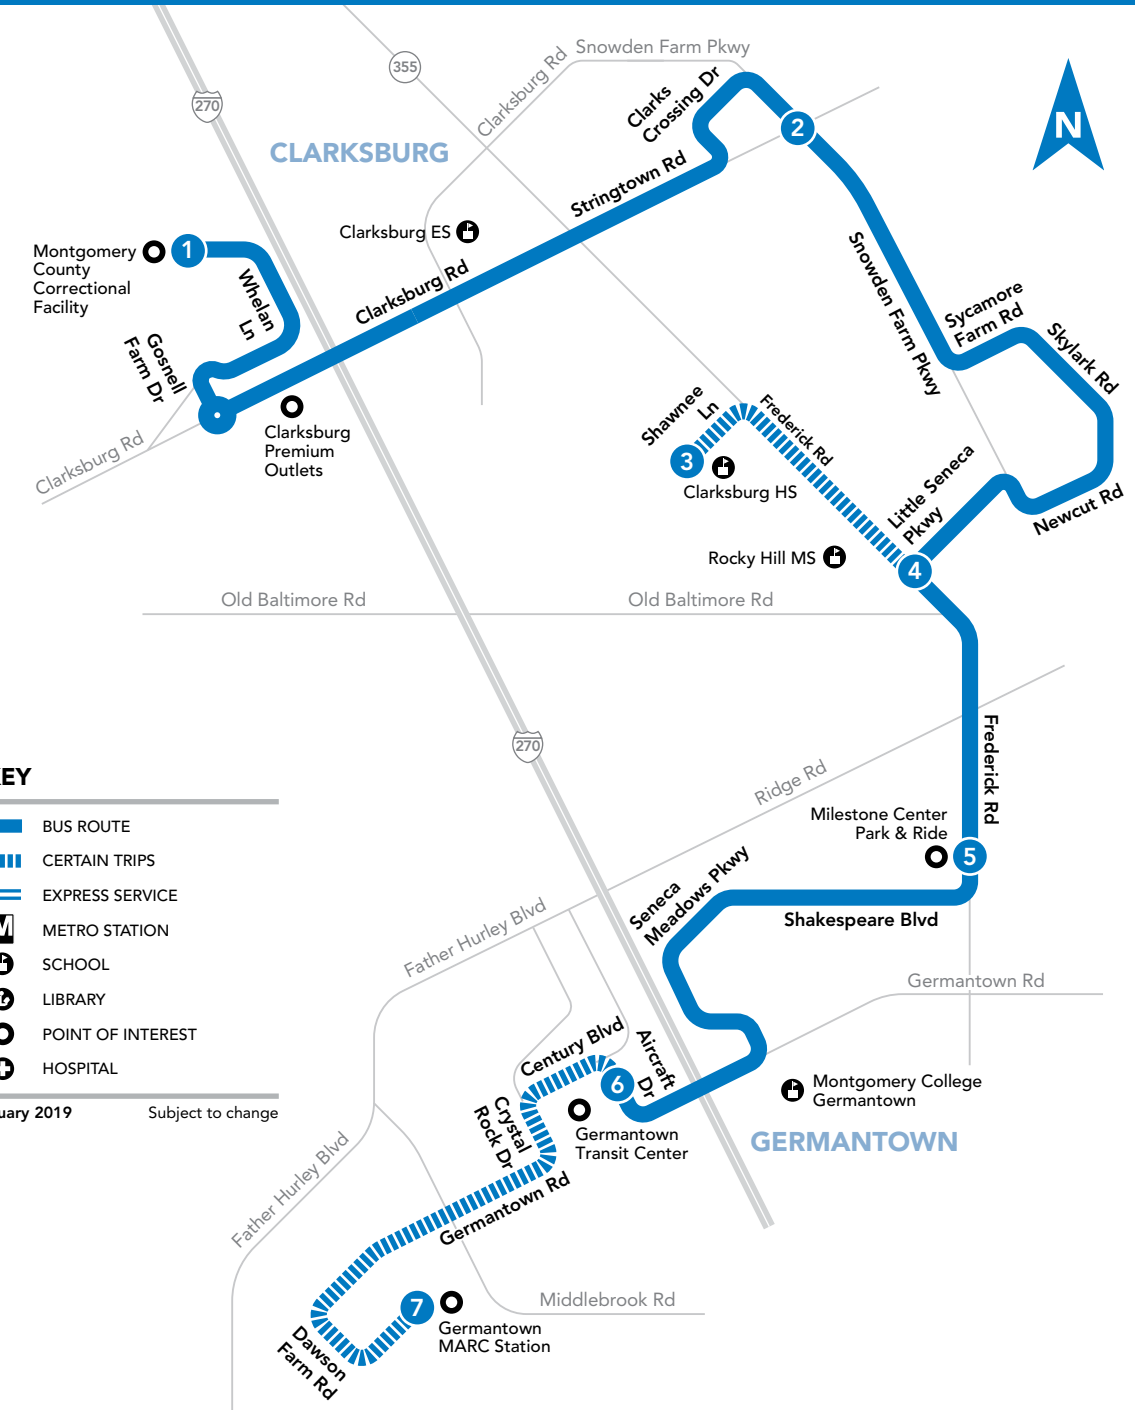

HOW TO READ A TIMETABLE

- Find the schedule for the day of the week and the direction you wish to ride.
- Find the timepoints closest to your origin and destination. The timepoints are shown on the route map and indicate the time the bus is scheduled to be at the particular location. Your nearest bus stop may be between timepoints.
- Read down the column to see the times when a trip will be at the given timepoint. Read the times across to the right to see when the trip reaches other timepoints. If no time is shown, that trip does not serve that timepoint.

- KEY**
- BUS ROUTE
 - CERTAIN TRIPS
 - EXPRESS SERVICE
 - METRO STATION
 - SCHOOL
 - LIBRARY
 - POINT OF INTEREST
 - HOSPITAL
- January 2019 Subject to change

75 To Germantown Transit Center (GTC)

SUNDAY

SEE TIMEPOINT LOCATION ON ROUTE MAP

- Montgomery County Correctional Facility
- Snowden Farm Pkwy & Stringtown Rd
- Frederick Rd & Little Seneca Pkwy
- Milestone Center Park & Ride
- Germantown Transit Center (GTC)