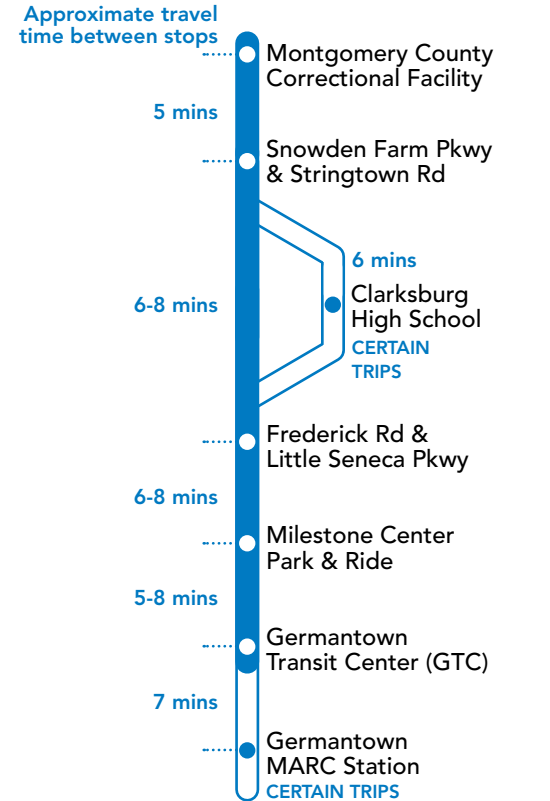

YouTube youtube.com/RideOnMCT Instagram instagram.com/RideOnMCT

Thank You for Riding with Us!

Printed on recycled paper with soy-based ink

EFFECTIVE: SEPTEMBER 26, 2021

75

SERVICE DAYS
DAILY

Telephone 311
 Online at www.rideonbus.com
 Real Time Info at www.rideonrealtime.com