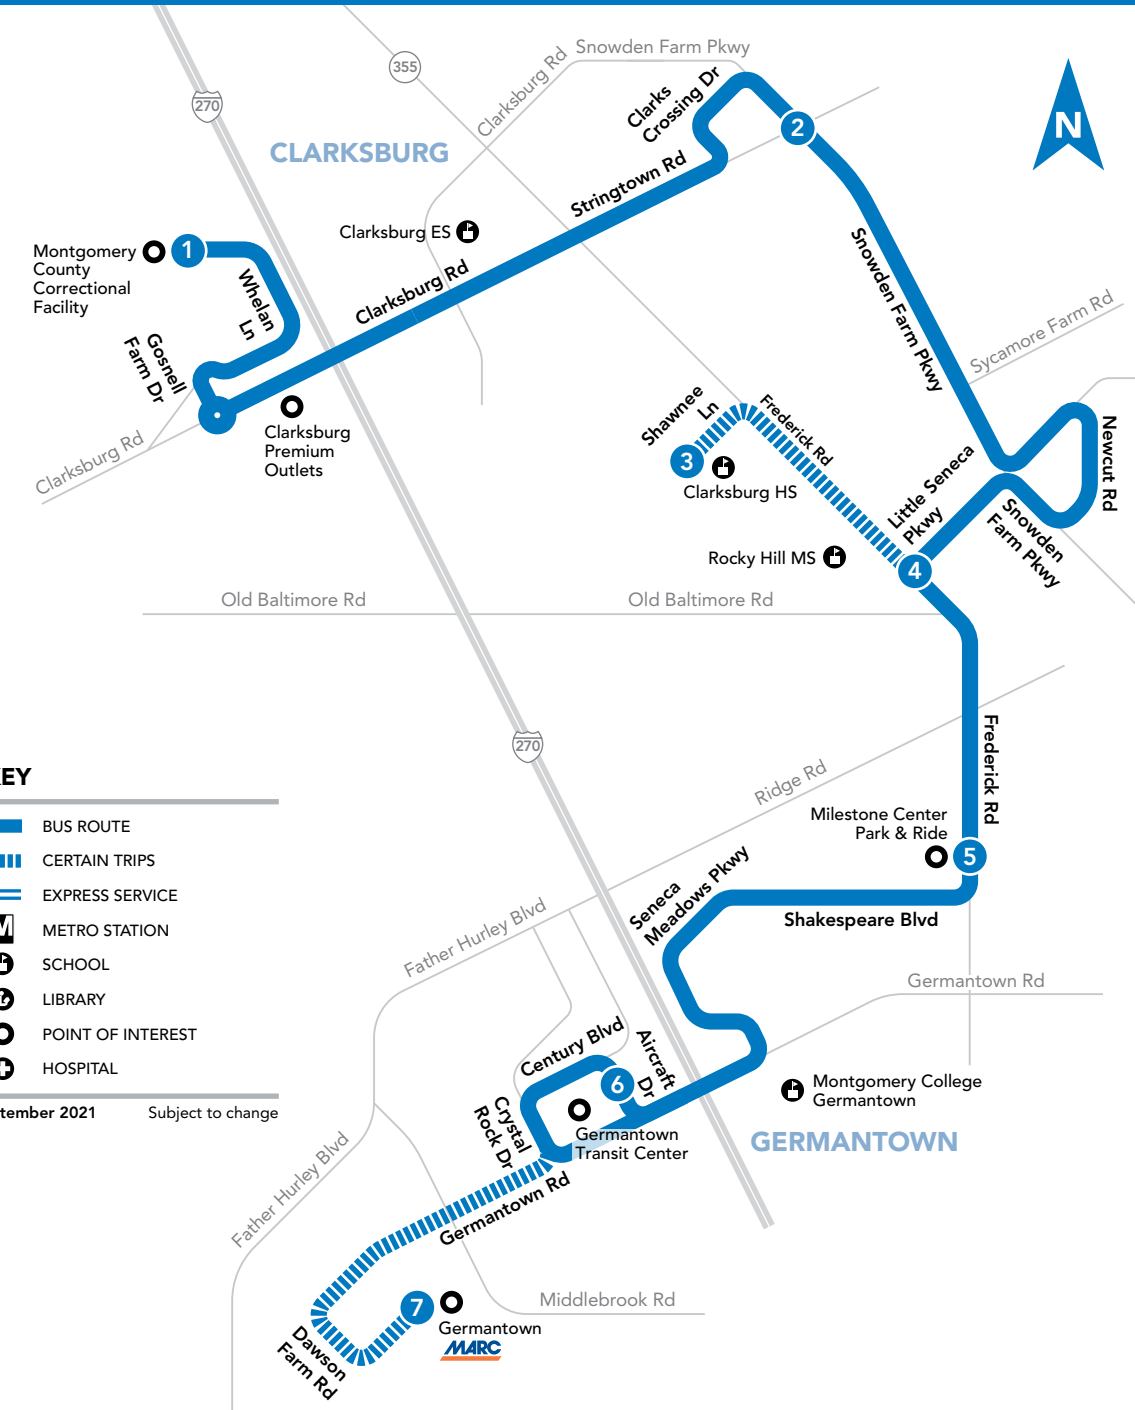

75 To Germantown Transit Center (GTC)

SUNDAY

SEE TIMEPOINT LOCATION ON ROUTE MAP

Montgomery County Correctional Facility	Snowden Farm Pkwy & Stringtown Rd	Frederick Rd & Little Seneca Pkwy	Milestone Center Park & Ride	Germantown Transit Center (GTC)
1	2	4	5	6
7:25	7:34	7:44	7:48	7:53
8:10	8:19	8:29	8:33	8:38
8:45	8:54	9:04	9:08	9:13
9:20	9:29	9:39	9:43	9:48
9:55	10:05	10:15	10:20	10:26
10:30	10:40	10:50	10:55	11:01
11:05	11:15	11:25	11:30	11:36
11:40	11:50	12:00	12:05	12:11
12:15	12:25	12:35	12:40	12:46
12:50	1:00	1:10	1:15	1:21
1:25	1:35	1:45	1:50	1:56
2:00	2:10	2:20	2:25	2:31
2:35	2:45	2:55	3:00	3:06
3:10	3:20	3:30	3:35	3:41
3:45	3:54	4:04	4:09	4:15
4:20	4:29	4:39	4:44	4:50
4:55	5:04	5:14	5:19	5:25
5:30	5:39	5:49	5:54	6:00
6:05	6:14	6:24	6:29	6:35
6:40	6:49	6:59	7:04	7:10
7:15	7:24	7:34	7:39	7:45
7:55	8:04	8:14	8:19	8:25
8:40	8:49	8:59	9:03	9:09
9:25	9:34	9:44	9:48	9:54
10:10	10:19	10:29	10:33	10:39

NOTES: AM PM

75 To Montgomery County Correctional Facility

SUNDAY

SEE TIMEPOINT LOCATION ON ROUTE MAP

Germantown Transit Center (GTC)	Milestone Center Park & Ride	Frederick Rd & Little Seneca Pkwy	Snowden Farm Pkwy & Stringtown Rd	Montgomery County Correctional Facility
6	5	4	2	1
6:45	6:50	6:55	7:04	7:12
7:30	7:35	7:40	7:49	7:57
8:05	8:10	8:15	8:24	8:32
8:40	8:45	8:50	8:59	9:07
9:15	9:20	9:25	9:34	9:42
9:50	9:55	10:00	10:09	10:17
10:25	10:30	10:35	10:44	10:52
11:00	11:06	11:11	11:20	11:29
11:35	11:41	11:46	11:55	12:04
12:10	12:16	12:21	12:30	12:39
12:45	12:51	12:56	1:05	1:14
1:20	1:26	1:31	1:40	1:49
1:55	2:01	2:06	2:15	2:24
2:30	2:36	2:41	2:50	2:59
3:05	3:11	3:16	3:25	3:34
3:40	3:46	3:51	4:00	4:09
4:15	4:21	4:26	4:35	4:44
4:50	4:56	5:01	5:10	5:19
5:25	5:31	5:36	5:45	5:54
6:00	6:05	6:10	6:19	6:28
6:35	6:40	6:45	6:54	7:03
7:15	7:20	7:25	7:34	7:43
8:00	8:05	8:10	8:19	8:28
8:45	8:50	8:55	9:04	9:13
9:30	9:35	9:40	9:49	9:57