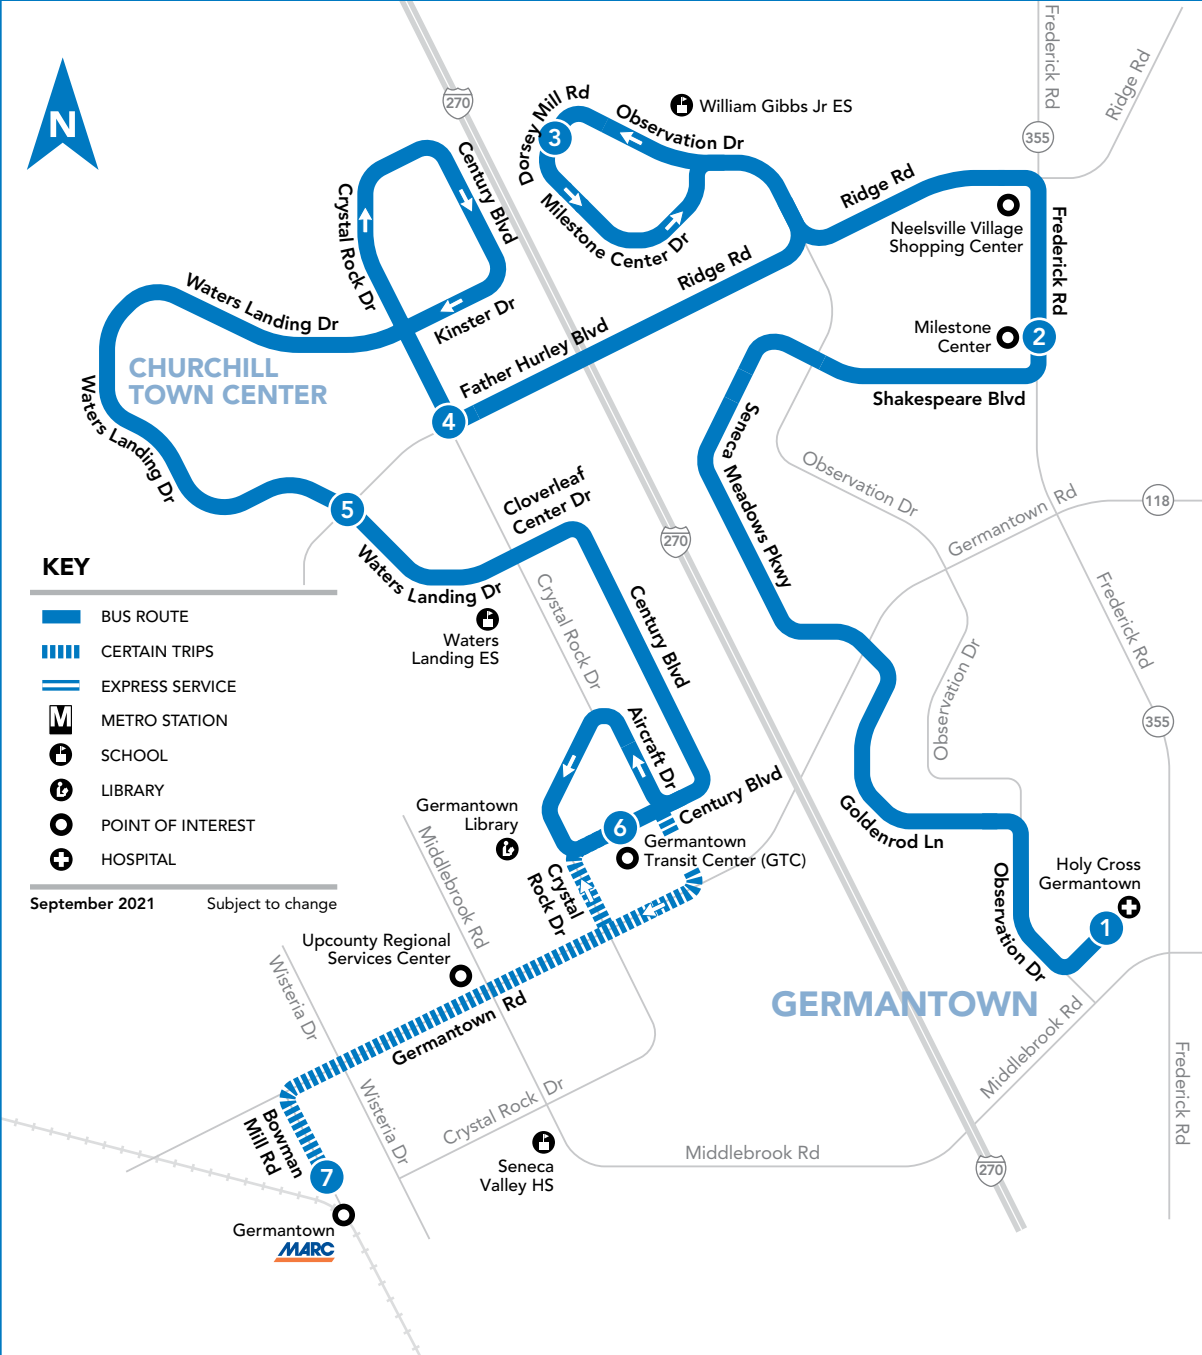

NOTES: AM PM

83 To Holy Cross Germantown

MONDAY THROUGH FRIDAY

SEE TIMEPOINT LOCATION ON ROUTE MAP

Germantown MARC Station
Germantown Transit Center (GTC)
Waters Landing Dr & Father Hurley Blvd
Crystal Rock Rd & Father Hurley Blvd
Dorsey Mill & Waters Hollow Rds
Milestone Park & Ride
Holy Cross Germantown

NOTES: AM PM

83 To Holy Cross Germantown

SATURDAY

SEE TIMEPOINT LOCATION ON ROUTE MAP

Germantown Transit Center (GTC)
Waters Landing Dr & Father Hurley Blvd
Crystal Rock Rd & Father Hurley Blvd
Dorsey Mill & Waters Hollow Rds
Milestone Park & Ride
Holy Cross Germantown

83

Holy Cross Germantown – Milestone P&R
Dorsey Mill Rd – Germantown Transit Center (GTC)
MARC Station (Mon-Fri only)

FARES

Effective July 1, 2021

Regular Fare, Token, or SmarTrip®	\$2.00
SmarTrip® Fare Transfer from MetroRail	\$1.50
Seniors age 65 years or older with a Senior SmarTrip® card or valid Medicare Card and Photo ID	FREE
Person with disability with Metro Disabled ID Card	
Person with disability with Metro Disability ID Card – Attendant Eligible Attendant also rides free.	
MetroAccess - Certified Customer with ID MetroAccess - Companion	FREE
Children under age 5	
Local Bus Transfer with SmarTrip®	
Children 5 to 18 with a Youth Cruiser SmarTrip® Card or student ID Anytime	FREE

HOW TO READ A TIMETABLE

- Find the schedule for the day of the week and the direction you wish to ride.
- Find the timepoints closest to your origin and destination. The timepoints are shown on the route map and indicate the time the bus is scheduled to be at the particular location. Your nearest bus stop may be between timepoints.
- Read down the column to see the times when a trip will be at the given timepoint. Read the times across to the right to see when the trip reaches other timepoints. If no time is shown, that trip does not serve that timepoint.