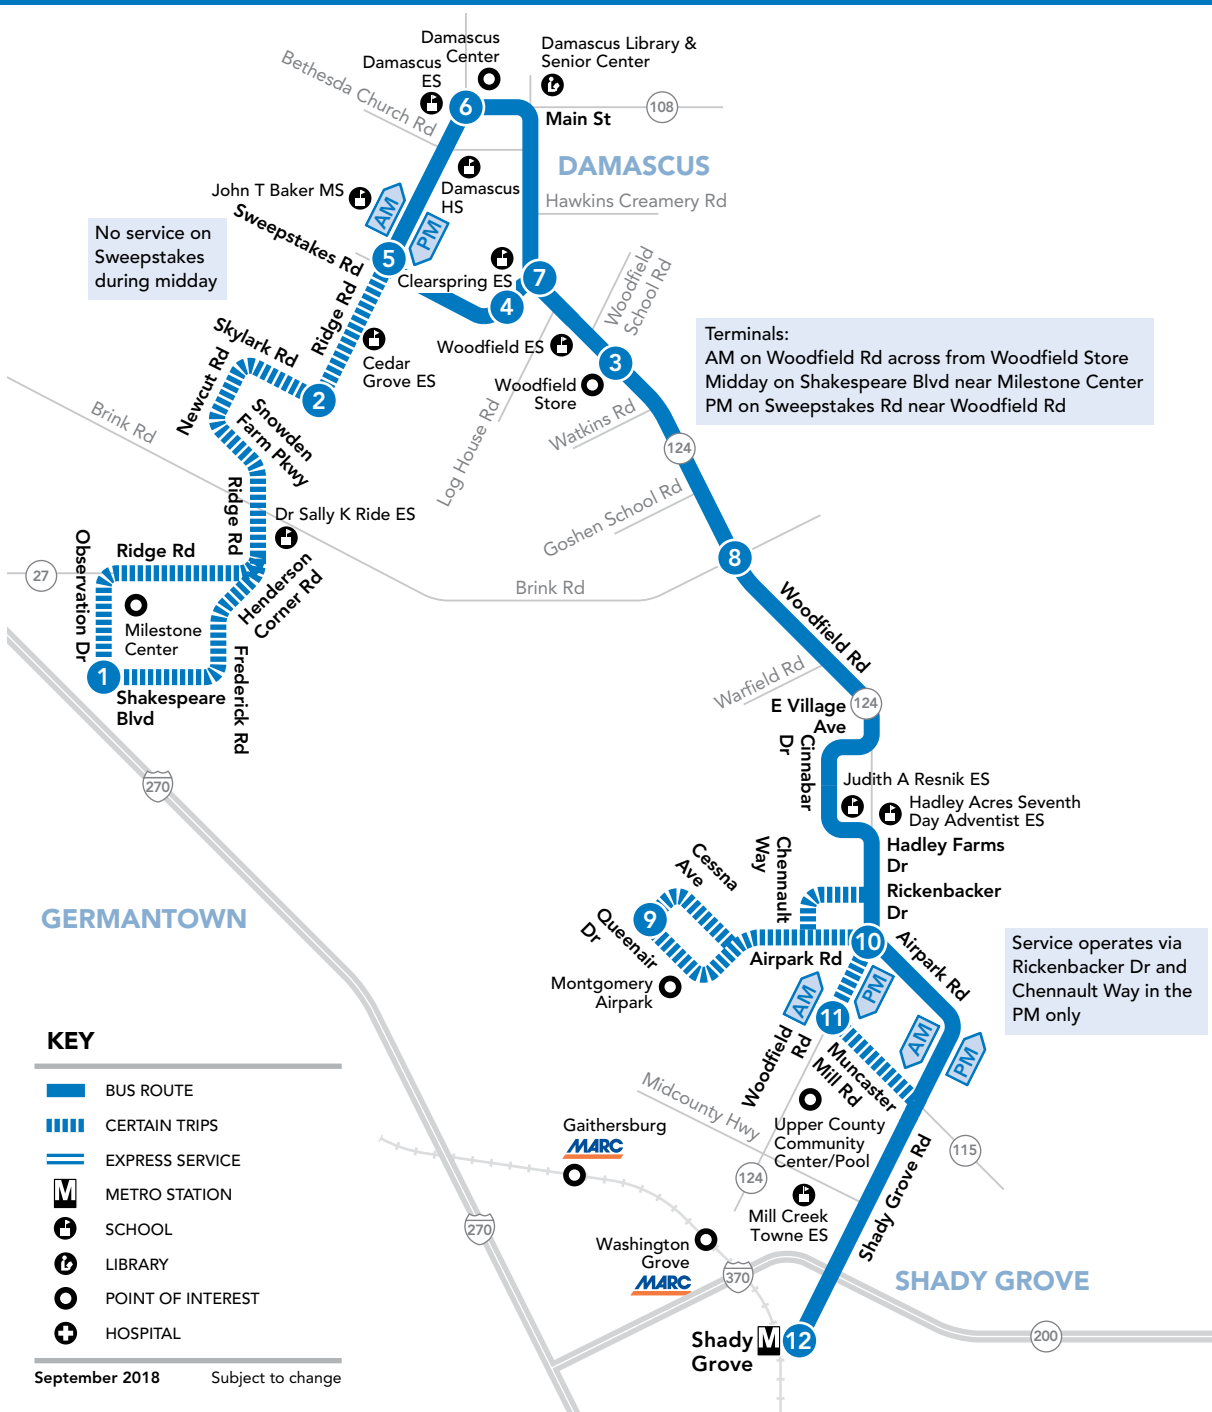

# 90 | Germantown – MD 27 – Damascus – MD 124 – Shady Grove M

## WELCOME TO RIDE ON

**RIDE ON** is a community bus service operated by the Montgomery County Department of Transportation. **RIDE ON** operates over 75 routes that serve all 13 Montgomery County Metrorail stations and 7 MARC stations. For detailed information, or to have timetables mailed, call **311**. Outside Montgomery County ..... **240-777-0311**

Visit our web site at: [www.rideonbus.com](http://www.rideonbus.com)  
 Real Time information is available at: [www.rideonrealtime.com](http://www.rideonrealtime.com)  
 Regular Mailing Address: Montgomery County DOT Division of Transit Services 101 Monroe Street, 5th Floor Rockville, MD 20850

# 90

Approximate travel time between stops

- 10 mins ..... Milestone Center
- 5 mins ..... Skylark Rd & Ridge Rd
- 2-3 mins ..... Woodfield Store
- 4-6 mins ..... MD 124 & Sweepstakes Rd
- 4-6 mins ..... MD 27 & Sweepstakes Rd
- 4-6 mins ..... MD 27 & MD 108 (Damascus)
- 5-7 mins ..... MD 124 & Sweepstakes Rd
- 6-9 mins ..... MD 124 & Brink Rd
- 9-12 mins ..... Queenair & Cessna (Montgomery Airpark)
- 2-4 mins ..... MD 124 & Airpark Rd
- 2-12 mins ..... MD 124 & MD 115
- 5-10 mins ..... Shady Grove M (East)