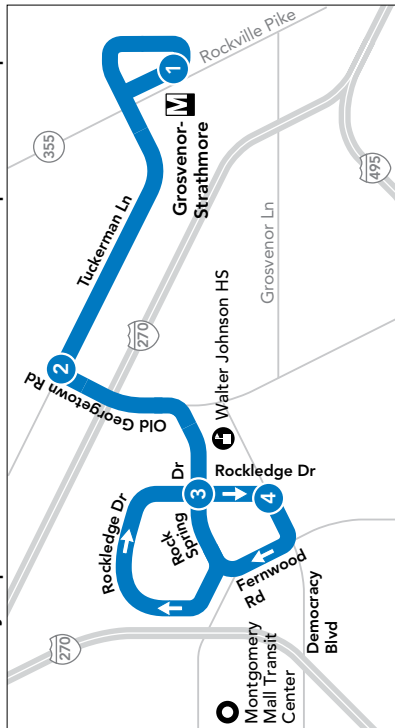

### AM and PM

**Route 96 - Grosvenor Metro Station to Rock Spring Park**  
Weekday trips 5:50 am to 8:40 am and 3:51 pm to 8:30 pm

### NON-RUSH

**Route 96 - Grosvenor Metro Station to Montgomery Mall**  
Weekday trips 9:00 am to 3:23 pm

### NON-RUSH

**Route 96 - Montgomery Mall to Grosvenor Metro Station**  
Weekday trips 9:32 am to 3:32 pm