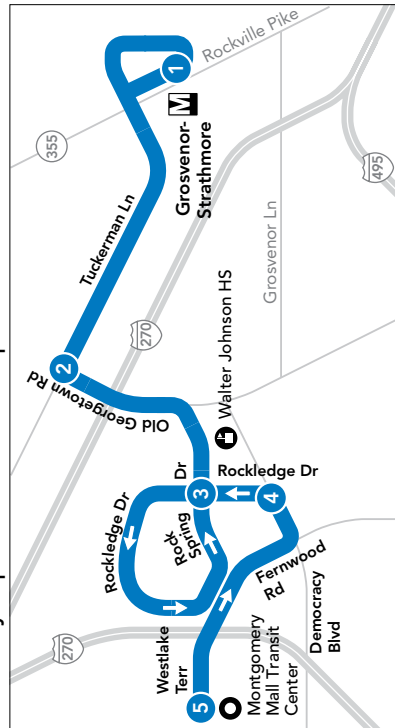

### AM and PM

**Route 96 - Grosvenor Metro Station to Rock Spring Park**  
Weekday trips 5:50 am to 8:40 am and 3:51 pm to 8:30 pm

### NON-RUSH

**Route 96 - Grosvenor Metro Station to Montgomery Mall**  
Weekday trips 9:00 am to 3:23 pm

### NON-RUSH

**Route 96 - Montgomery Mall to Grosvenor Metro Station**  
Weekday trips 9:32 am to 3:32 pm