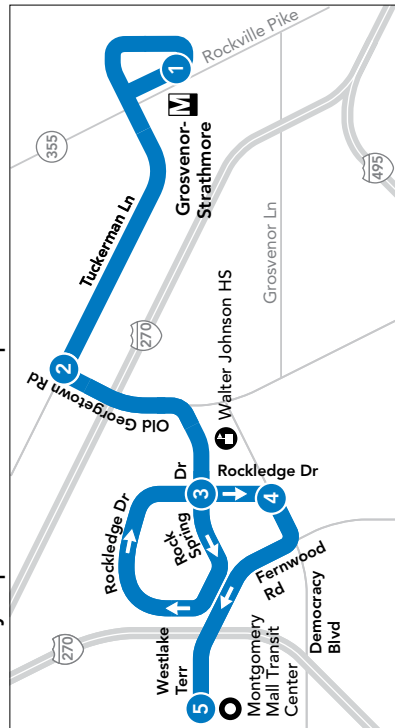

### AM and PM

**Route 96 - Grosvenor Metro Station to Rock Spring Park**  
Weekday trips 5:50 am to 8:40 am and 3:51 pm to 8:30 pm

### NON-RUSH

**Route 96 - Grosvenor Metro Station to Montgomery Mall**  
Weekday trips 9:00 am to 3:23 pm

### NON-RUSH

**Route 96 - Montgomery Mall to Grosvenor Metro Station**  
Weekday trips 9:32 am to 3:32 pm