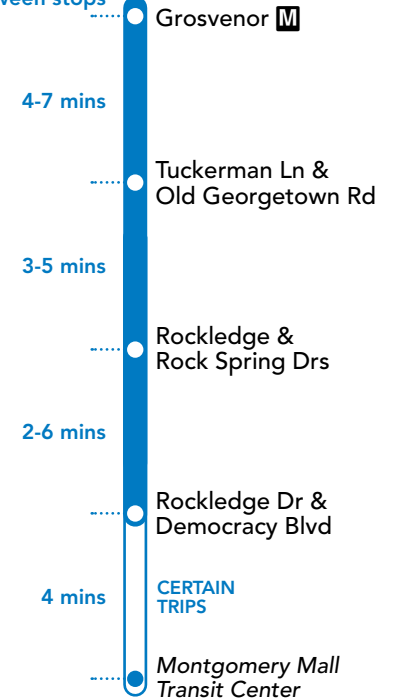

### AM and PM

**Route 96 - Grosvenor Metro Station to Rock Spring Park**  
Weekday trips 5:50 am to 8:40 am and 3:51 pm to 8:30 pm

### NON-RUSH

**Route 96 - Grosvenor Metro Station to Montgomery Mall**  
Weekday trips 9:00 am to 3:23 pm

### NON-RUSH

**Route 96 - Montgomery Mall to Grosvenor Metro Station**  
Weekday trips 9:32 am to 3:32 pm

# 96

Approximate travel time between stops