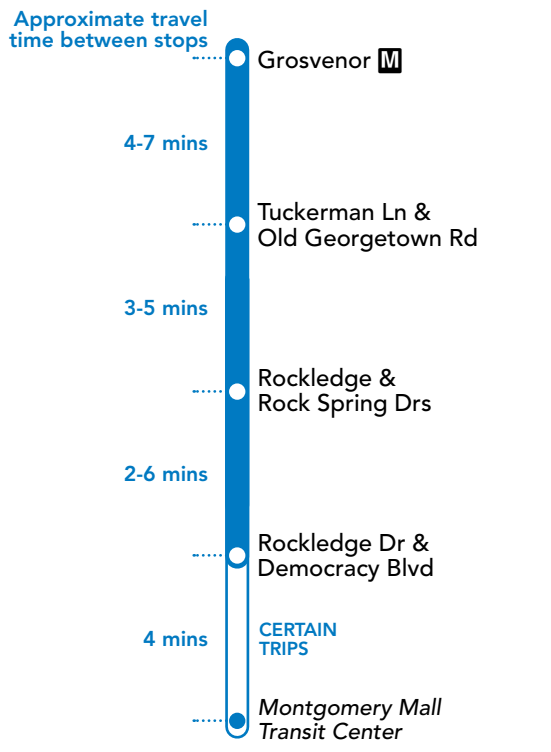

SERVICE DAYS
MONDAY - FRIDAY

Telephone 311
Online at www.rideonbus.com
Real Time Info at www.rideonrealtime.com