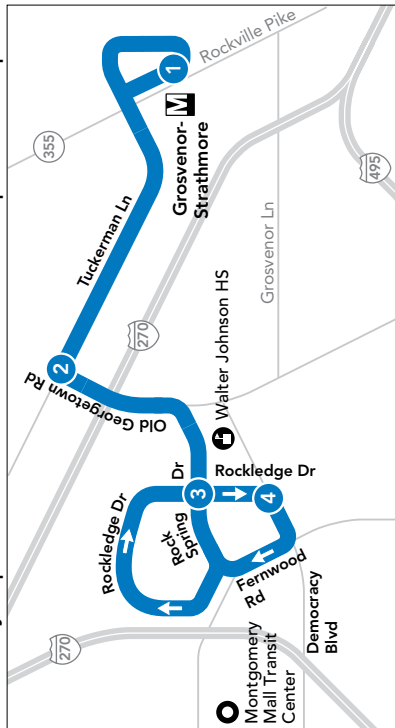

### AM and PM

**Route 96 - Grosvenor Metro Station to Rock Spring Park**  
Weekday trips 5:40 am to 8:55 am and 3:05 pm to 8:35 pm

### KEY

- BUS ROUTE
- CERTAIN TRIPS
- EXPRESS SERVICE
- METRO STATION
- SCHOOL
- LIBRARY
- POINT OF INTEREST
- HOSPITAL

September 2021 Subject to change

### NON-RUSH

**Route 96 - Grosvenor Metro Station to Montgomery Mall**  
Weekday trips 9:20 am to 2:30 pm

### NON-RUSH

**Route 96 - Montgomery Mall to Grosvenor Metro Station**  
Weekday trips 9:40 am to 2:55 pm