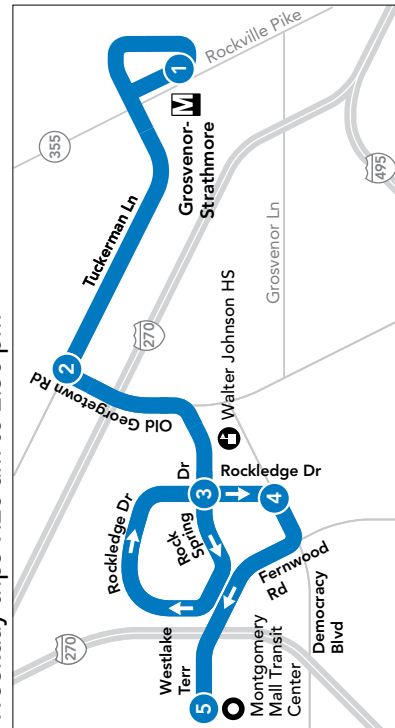

### AM and PM

**Route 96 - Grosvenor Metro Station to Rock Spring Park**  
Weekday trips 5:40 am to 8:55 am and 3:05 pm to 8:35 pm

### KEY

- BUS ROUTE
- CERTAIN TRIPS
- EXPRESS SERVICE
- METRO STATION
- SCHOOL
- LIBRARY
- POINT OF INTEREST
- HOSPITAL

September 2021 Subject to change

### NON-RUSH

**Route 96 - Grosvenor Metro Station to Montgomery Mall**  
Weekday trips 9:20 am to 2:30 pm

### NON-RUSH

**Route 96 - Montgomery Mall to Grosvenor Metro Station**  
Weekday trips 9:40 am to 2:55 pm