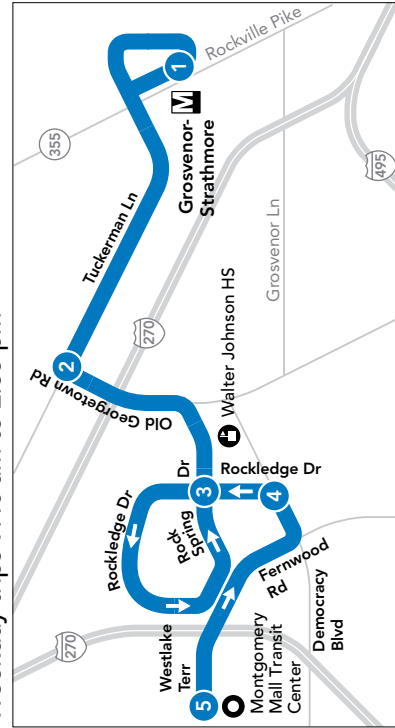

### AM and PM

**Route 96 - Grosvenor Metro Station to Rock Spring Park**  
Weekday trips 5:40 am to 8:55 am and 3:05 pm to 8:35 pm

### KEY

- BUS ROUTE
- CERTAIN TRIPS
- EXPRESS SERVICE
- METRO STATION
- SCHOOL
- LIBRARY
- POINT OF INTEREST
- HOSPITAL

September 2021 Subject to change

### NON-RUSH

**Route 96 - Grosvenor Metro Station to Montgomery Mall**  
Weekday trips 9:20 am to 2:30 pm

### NON-RUSH

**Route 96 - Montgomery Mall to Grosvenor Metro Station**  
Weekday trips 9:40 am to 2:55 pm