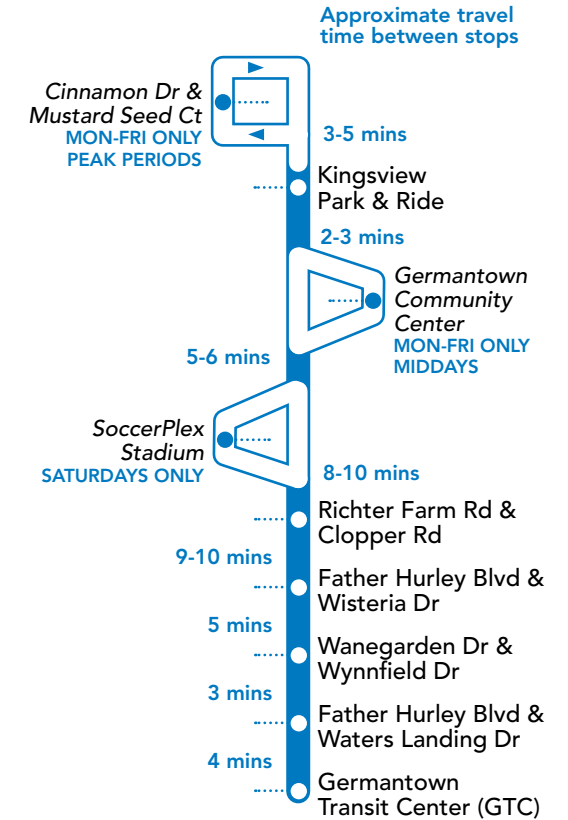

SERVICE DAYS

MONDAY – SATURDAY