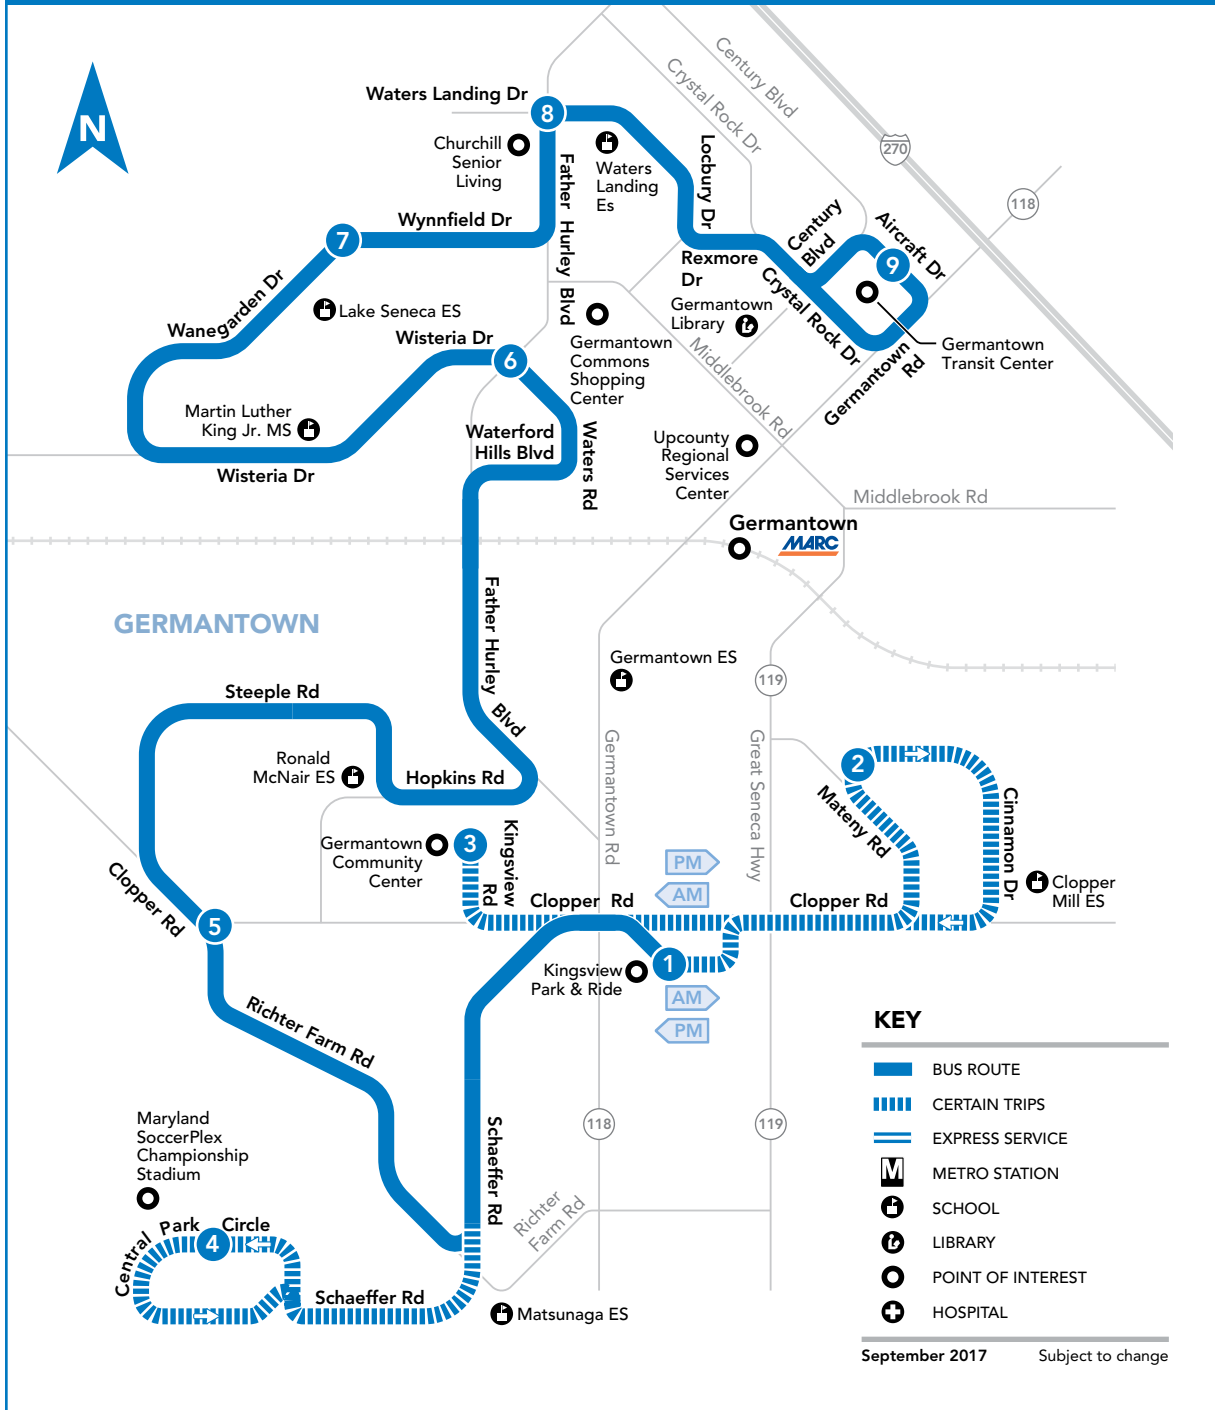

FARES Effective September 2, 2017

Regular Fare, Token, or SmarTrip®	$2.00
SmarTrip® Fare Transfer from MetroRail	$1.50
Seniors and persons with disability with valid ID (including attendant-eligible) except during free periods:	
Senior/Disabled SmarTrip® or Cash	$1.00
Senior/Disabled SmarTrip® Transfer from Metrorail	$0.50
Seniors age 65 years or older with a Senior SmarTrip® card or valid Metro Senior ID Card or with valid Medicare Card and Photo ID from 9:30 am – 3:00 pm Monday through Friday and Saturday from 8:30 am – 4:00 pm.	
FREE	
Person with disability with Metro Disabled ID Card from 9:30 am – 3:00 pm Monday through Friday and Saturday from 8:30 am – 4:00 pm.	
Person with disability with Metro Disability ID Card – Attendant Eligible from 9:30 am – 3:00 pm Mon. through Fri. and Sat. from 8:30 am – 4:00 pm. Attendant rides half fare or free depending on time.	
MetroAccess - Certified Customer with ID	
MetroAccess - Companion	
Children under age 5	
Limit 2 children per paying passenger	
Local Bus Transfer with SmarTrip®	
FREE	
Children 5 to 18 with a student ID or Youth Cruiser SmarTrip® Card	
Monday to Friday, 2:00 - 8:00 pm	

HOW TO READ A TIMETABLE

- Find the schedule for the day of the week and the direction you wish to ride.
- Find the timepoints closest to your origin and destination. The timepoints are shown on the route map and indicate the time the bus is scheduled to be at the particular location. Your nearest bus stop may be between timepoints.
- Read down the column to see the times when a trip will be at the given timepoint. Read the times across to the right to see when the trip reaches other timepoints. If no time is shown, that trip does not serve that timepoint.

WELCOME TO RIDE ON

RIDE ON is a community bus service operated by the Montgomery County Department of Transportation.

RIDE ON operates over 75 routes that serve all 13 Montgomery County Metrorail stations and 7 MARC stations.

For detailed information, or to have timetables mailed, call 311.

Outside Montgomery County 240-777-0311

Visit our web site at:
www.rideonbus.com

Real Time information is available at:
www.rideonrealtime.com

Regular Mailing Address:
Montgomery County DOT
Division of Transit Services
101 Monroe Street, 5th Floor
Rockville, MD 20850

HOLIDAY SCHEDULE

- New Year's Day..... Sunday Schedule
- Martin Luther King, Jr. Day..... Special Schedule
- Presidents' Day..... Special Schedule
- Memorial Day..... Sunday Schedule
- Independence Day..... Saturday Schedule
- Labor Day..... Sunday Schedule
- Columbus Day..... Weekday Schedule
- Veterans Day..... Special Schedule
- Thanksgiving Day..... Sunday Schedule
- Christmas Day..... Sunday Schedule

For special schedules, consult our website,
www.rideonbus.com, or call 311

Like us on Facebook facebook.com/RideOnMCT Follow us on Twitter twitter.com/RideOnMCT

Subscribe to email alerts at www.montgomerycountymd.gov/govdelivery

YouTube youtube.com/c/RideOnMCT

Thank You for Riding with Us!