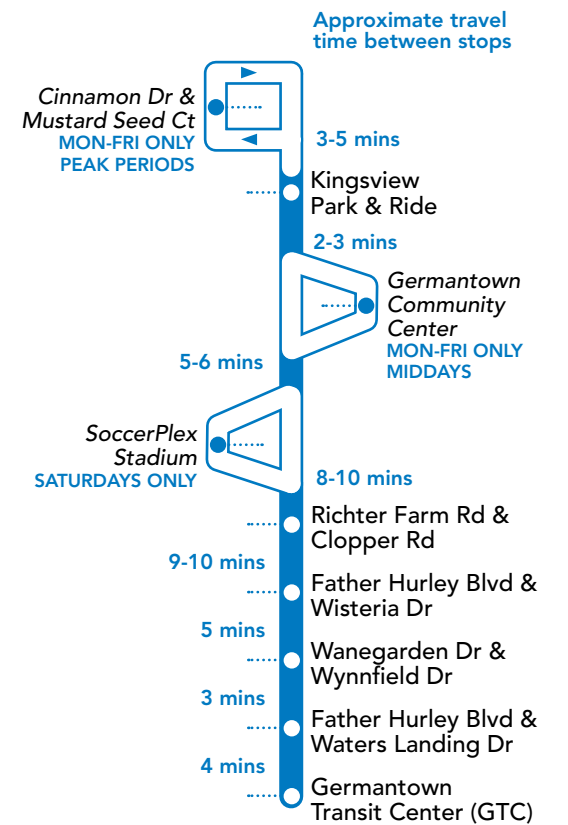

SERVICE DAYS
MONDAY – SATURDAY

Telephone **311**
Online at www.rideonbus.com
Real Time Info at www.rideonrealtime.com