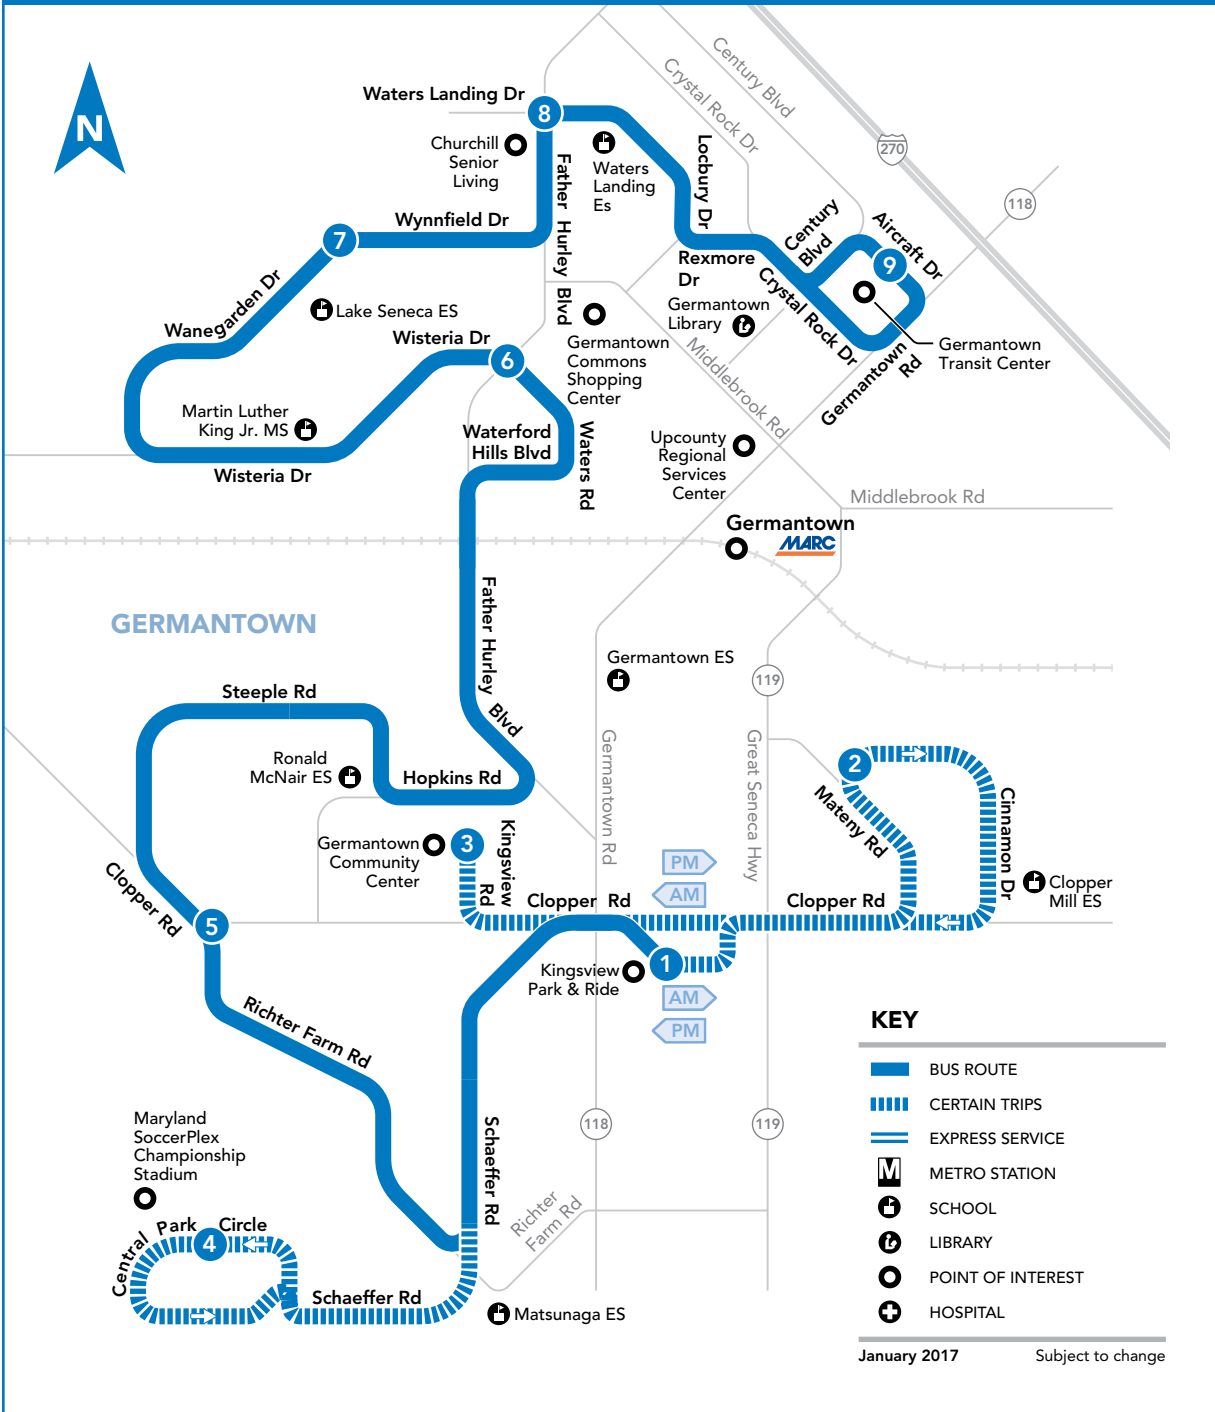

FARES

Regular Fare, Token, or SmarTrip®	$1.75
SmarTrip® Fare Transfer from MetroRail	$1.25
Seniors and persons with disability with valid ID (including attendant-eligible) except during free periods:	
Cash	$0.85
Senior/Disabled SmarTrip®	$0.85
Senior/Disabled SmarTrip® Transfer from Metrorail	$0.35
Seniors age 65 years or older with a Senior SmarTrip® card or valid Metro Senior ID Card or with valid Medicare Card and Photo ID from 9:30 am - 3:00 pm, Mon-Sat	FREE
Person with disability with Metro Disabled Identification Card from 9:30 am - 3:00 pm, Mon-Sat	
Person with disability with Metro Disability ID Card - Attendant Eligible from 9:30 am - 3:00 pm, Mon-Sat. Attendant rides half fare or free depending on time	
MetroAccess - Certified Customer with ID	FREE
MetroAccess - Companion	
Children under age 5 Limit 2 children per paying passenger	FREE
Local Bus Transfer with SmarTrip®	
Children 5 to 18 with a student ID or Youth Cruiser SmarTrip® Card Monday to Friday, 2:00 - 8:00 pm	

HOW TO READ A TIMETABLE

- Find the schedule for the day of the week and the direction you wish to ride.
- Find the timepoints closest to your origin and destination. The timepoints are shown on the route map and indicate the time the bus is scheduled to be at the particular location. Your nearest bus stop may be between timepoints.
- Read down the column to see the times when a trip will be at the given timepoint. Read the times across to the right to see when the trip reaches other timepoints. If no time is shown, that trip does not serve that timepoint.

WELCOME TO RIDE ON

RIDE ON is a community bus service operated by the Montgomery County Department of Transportation.

RIDE ON operates over 75 routes that serve all 13 Montgomery County Metrorail stations and 7 MARC stations.

For detailed information, or to have timetables mailed, call **311**.

Outside Montgomery County **240-777-0311**
TTY (for hearing impaired) **301-251-4850**

Visit our web site at:
www.rideonbus.com

Real Time information is available at:
www.rideonrealtime.com

Regular Mailing Address:
Montgomery County DOT
Division of Transit Services
101 Monroe Street, 5th Floor
Rockville, MD 20850

HOLIDAY SCHEDULE

New Year's Day..... Sunday Schedule
Martin Luther King, Jr. Day..... Special Schedule
Presidents' Day..... Special Schedule
Memorial Day..... Sunday Schedule
Independence Day..... Saturday Schedule
Labor Day..... Sunday Schedule
Columbus Day..... Weekday Schedule
Veterans Day..... Special Schedule
Thanksgiving Day..... Sunday Schedule
Christmas Day..... Sunday Schedule

For special schedules, consult our website, www.rideonbus.com, or call **311**

- Like us on Facebook facebook.com/RideOnMCT
- Follow us on Twitter twitter.com/RideOnMCT
- Subscribe to email alerts at www.montgomerycountymd.gov/govdelivery
- YouTube youtube.com/c/RideOnMCT

Thank You for Riding with Us!

Printed on recycled paper with soy-based ink