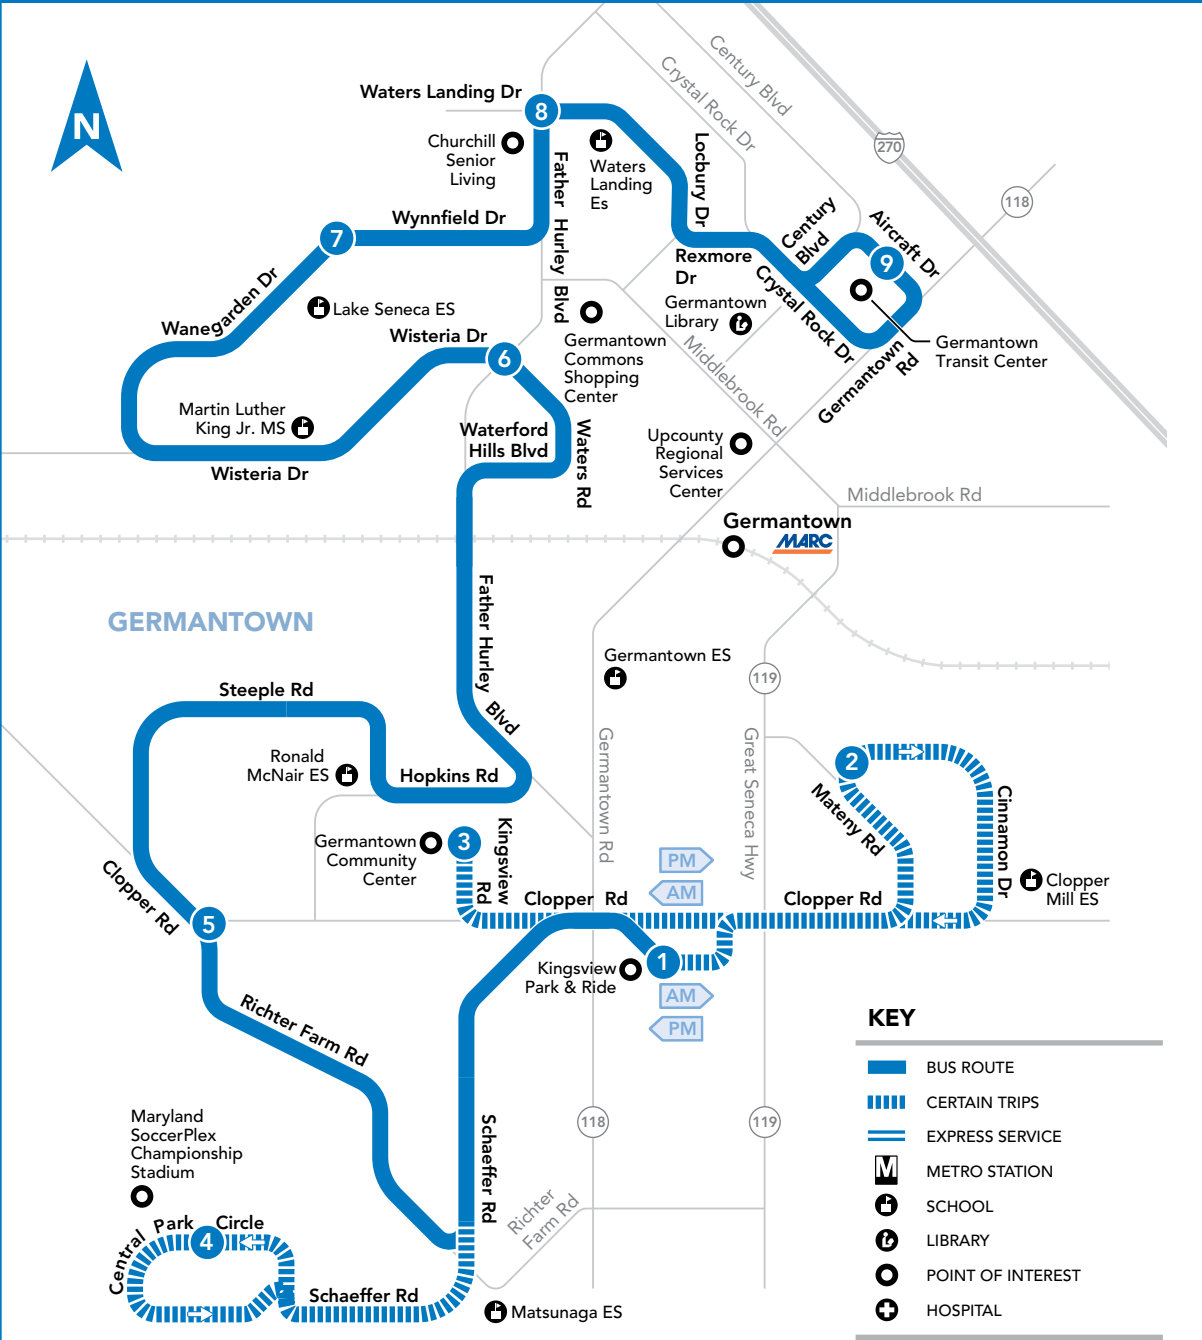

#### SATURDAY

SEE TIMEPOINT LOCATION ON ROUTE MAP

Germantown Transit Center (GTC)  
Father Hurley Blvd & Waters Landing Dr  
Wanegarden Dr & Wynnfield Dr  
Father Hurley Blvd & Wisteria Dr  
Richter Farm Rd & Clopper Rd  
Central Park Cir & Stadium  
Kingsview Park & Ride

98

Kingsview Park & Ride – SoccerPlex (Saturday) –  
Germantown Transit Center (GTC)

**KEY**

- BUS ROUTE
- CERTAIN TRIPS
- EXPRESS SERVICE
- METRO STATION
- SCHOOL
- LIBRARY
- POINT OF INTEREST
- HOSPITAL