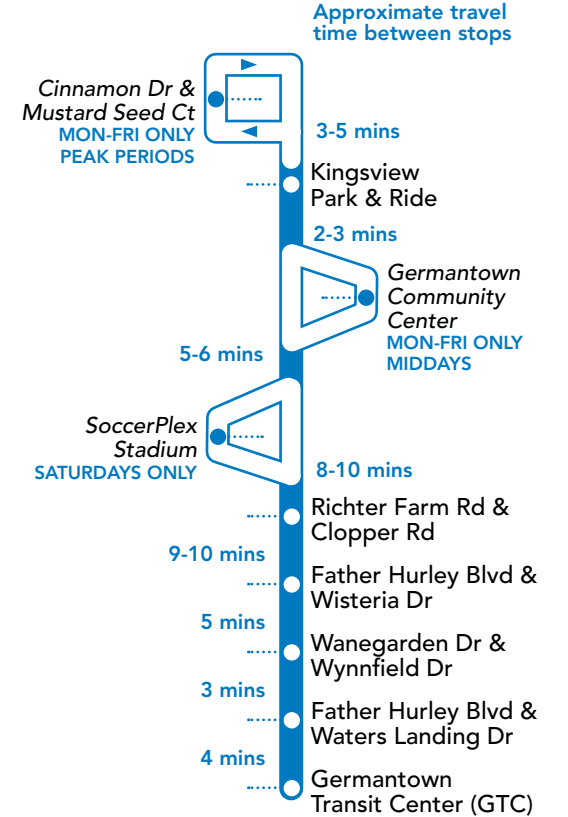

SERVICE DAYS
MONDAY – SATURDAY