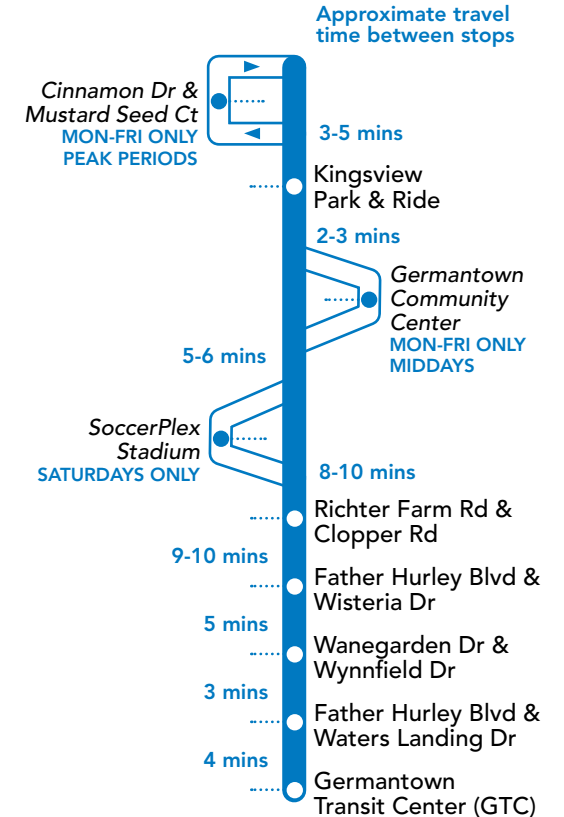

HOLIDAY SCHEDULE

Weekday Schedule operates on Indigenous Peoples' Day
Saturday Schedule operates on Independence Day
Sunday Schedule operates on New Year's Day, Memorial Day, Labor Day, Thanksgiving Day, Christmas Day
Special Schedule operates on MLK, Jr. Day, Presidents' Day, Juneteenth, Veterans Day

Like us on Facebook [facebook.com/RideOnMCT](https://www.facebook.com/RideOnMCT) **Follow us on Twitter** twitter.com/RideOnMCT

Subscribe to email alerts at www.montgomerycountymd.gov/govdelivery

Subscribe to text alerts by texting MONTGOMERY RIDEON to 468311

YouTube [youtube.com/RideOnMCT](https://www.youtube.com/RideOnMCT) **Instagram** [instagram.com/RideOnMCT](https://www.instagram.com/RideOnMCT)

Thank You for Riding with Us!

Printed on recycled paper with soy-based ink

EFFECTIVE: SEPTEMBER 26, 2021

98

SERVICE DAYS
MONDAY – SATURDAY