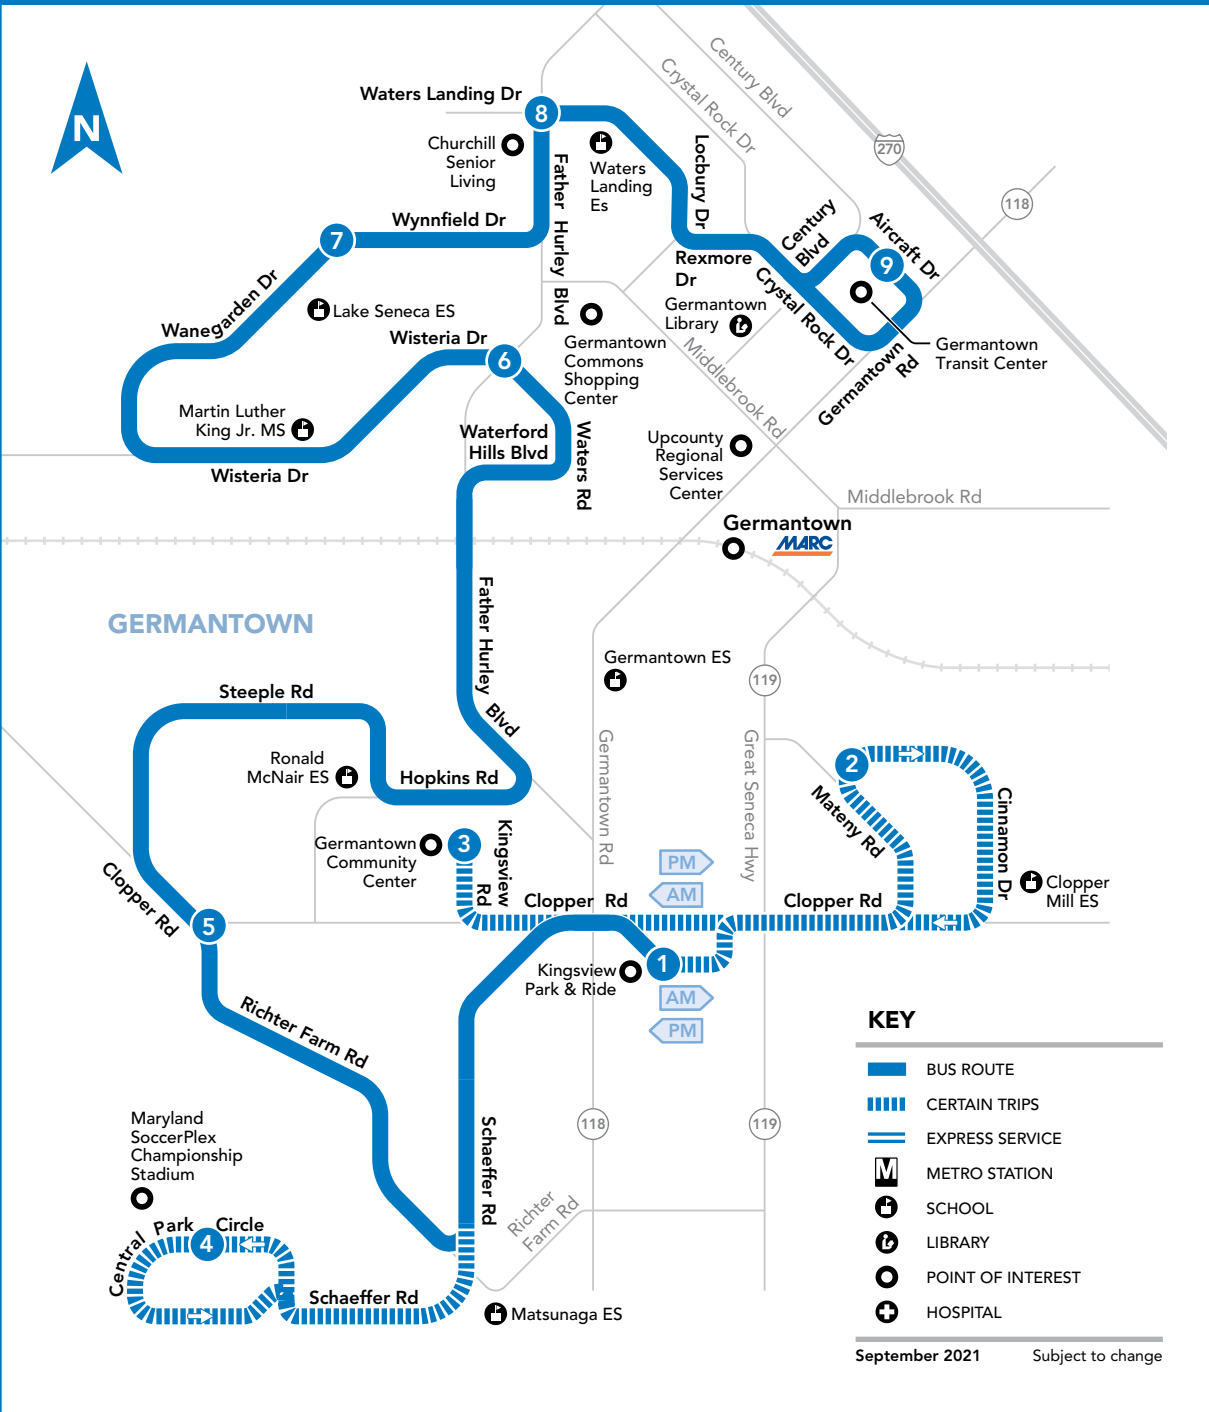

NOTES: AM PM

98 To Germantown Transit Center

SATURDAY

SEE TIMEPOINT LOCATION ON ROUTE MAP

Kingsview Park & Ride
SoccerPlex Stadium
Richter Farm Rd & Clopper Rd
Father Hurley Blvd & Wisteria Dr
Wanegarden Dr & Wynnfield Dr
Father Hurley Blvd & Waters Landing Dr
Germantown Transit Center (GTC)

NOTES: AM PM

98 To Kingsview Park & Ride

SATURDAY

SEE TIMEPOINT LOCATION ON ROUTE MAP

Germantown Transit Center (GTC)
Father Hurley Blvd & Waters Landing Dr
Wanegarden Dr & Wynnfield Dr
Father Hurley Blvd & Wisteria Dr
Richter Farm Rd & Clopper Rd
SoccerPlex Stadium
Kingsview Park & Ride

Please arrive at your stop several minutes ahead of your bus' scheduled arrival. Since safe service is a priority at Ride On, buses may be delayed due to traffic or weather.

98

Kingsview Park & Ride – SoccerPlex (Saturday) – Germantown Transit Center (GTC)

HOW TO READ A TIMETABLE

- Find the schedule for the day of the week and the direction you wish to ride.
- Find the timepoints closest to your origin and destination. The timepoints are shown on the route map and indicate the time the bus is scheduled to be at the particular location. Your nearest bus stop may be between timepoints.
- Read down the column to see the times when a trip will be at the given timepoint. Read the times across to the right to see when the trip reaches other timepoints. If no time is shown, that trip does not serve that timepoint.