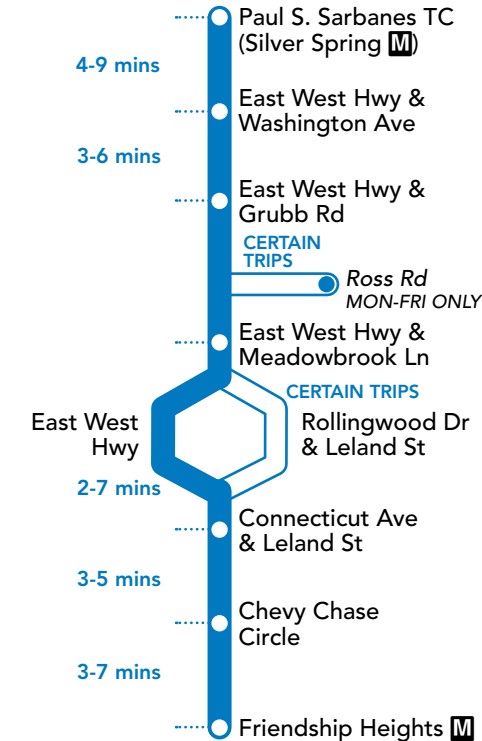

NOTES: AM PM

All trips bypass Leland St via East-West Hwy and Connecticut Ave.

1 To Paul S. Sarbanes TC (Silver Spring M)

SUNDAY

SEE TIMEPOINT LOCATION ON ROUTE MAP

7	6	5	4	3	2	1
6:05	6:08	6:11	6:14	6:18	6:20	6:24
7:05	7:08	7:11	7:14	7:18	7:20	7:25
8:00	8:03	8:06	8:09	8:13	8:15	8:20
8:55	8:58	9:01	9:04	9:08	9:10	9:15
9:50	9:53	9:56	9:59	10:03	10:05	10:10
10:45	10:48	10:51	10:54	10:58	11:00	11:05
11:40	11:43	11:46	11:49	11:53	11:55	12:00
12:35	12:38	12:41	12:44	12:48	12:50	12:55
1:30	1:33	1:36	1:39	1:43	1:45	1:50
2:25	2:28	2:31	2:34	2:38	2:40	2:45
3:20	3:23	3:26	3:29	3:33	3:35	3:40
4:15	4:19	4:23	4:27	4:30	4:32	4:37
5:10	5:14	5:18	5:22	5:25	5:27	5:32
6:05	6:08	6:11	6:15	6:19	6:21	6:26
7:00	7:03	7:06	7:10	7:14	7:16	7:21
7:55	7:58	8:01	8:04	8:07	8:09	8:14
8:55	8:58	9:01	9:04	9:07	9:09	9:14

NOTES: AM PM

All trips bypass Leland St via Connecticut Ave and East-West Hwy.

Please arrive at your stop several minutes ahead of your bus' scheduled arrival. Since safe service is a priority at Ride On, buses may be delayed due to traffic or weather.

YouTube youtube.com/RideOnMCT
Instagram instagram.com/RideOnMCT

Thank You for Riding with Us!

Printed on recycled paper with soy-based ink

EFFECTIVE: FEBRUARY 28, 2021

Approximate travel time between stops