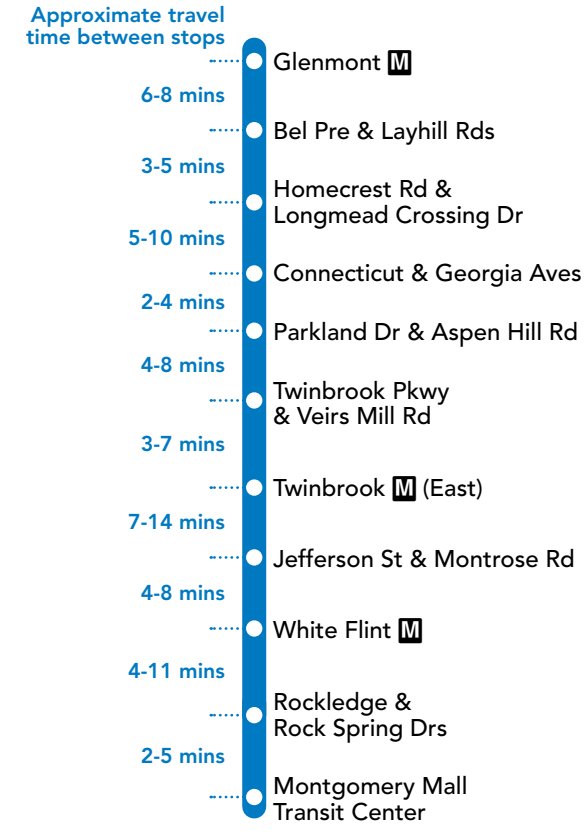

EFFECTIVE: FEBRUARY 28, 2021

SERVICE DAYS
DAILY

Ride On Montgomery County Transit
Telephone 311
Online at www.rideonbus.com
Real Time Info at www.rideonrealtime.com