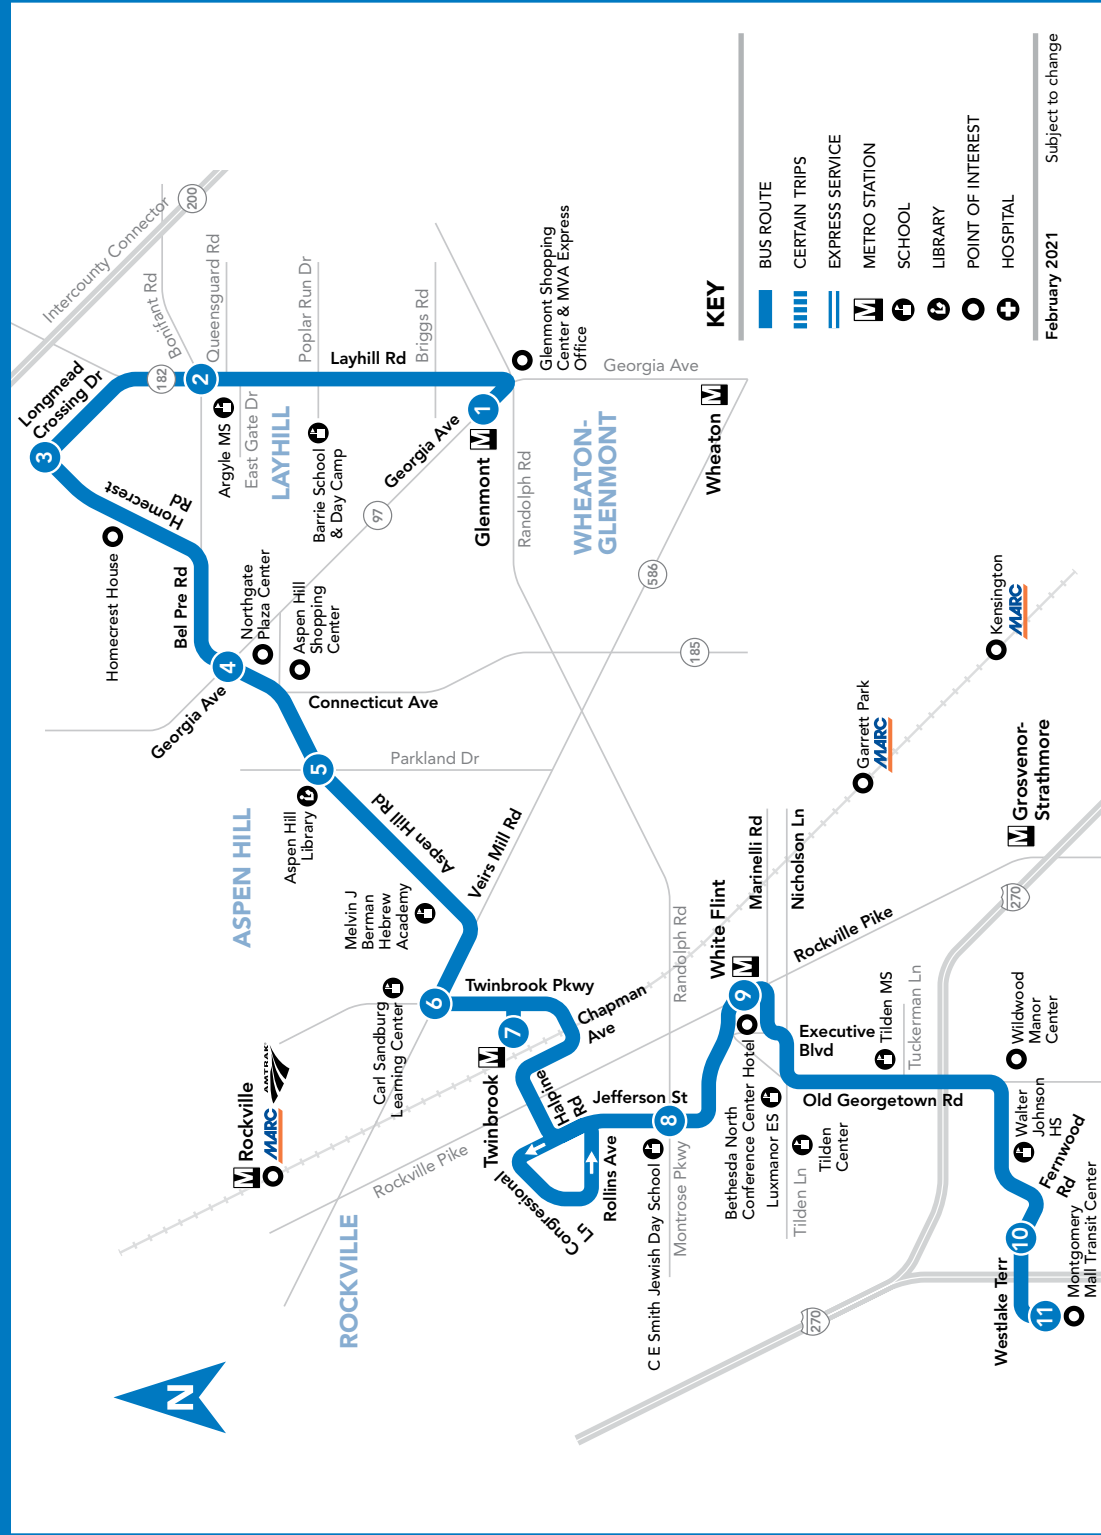

NOTES:

AM	PM
----	----

26 To Montgomery Mall Transit Center

SATURDAY

SEE TIMEPOINT LOCATION ON ROUTE MAP

1	2	3	4	5	6	7	8	9	10	11
5:30	5:35	5:40	5:48	5:51	5:57	6:01	6:11	6:16	6:23	6:25
6:10	6:15	6:20	6:28	6:31	6:37	6:41	6:51	6:56	7:03	7:05
6:45	6:50	6:55	7:03	7:06	7:12	7:16	7:26	7:31	7:38	7:40
7:15	7:20	7:25	7:33	7:36	7:42	7:46	7:56	8:01	8:08	8:10
7:45	7:50	7:55	8:03	8:06	8:12	8:16	8:26	8:31	8:38	8:40
8:15	8:20	8:25	8:33	8:36	8:42	8:46	8:56	9:01	9:08	9:10
8:45	8:51	8:56	9:05	9:09	9:15	9:19	9:30	9:35	9:43	9:45
9:15	9:21	9:26	9:35	9:39	9:45	9:49	10:00	10:05	10:13	10:15
9:45	9:51	9:56	10:05	10:09	10:15	10:19	10:30	10:35	10:43	10:45
10:15	10:21	10:26	10:35	10:39	10:45	10:49	11:00	11:05	11:13	11:15
10:45	10:52	10:57	11:06	11:10	11:16	11:20	11:32	11:37	11:46	11:48
11:15	11:22	11:27	11:36	11:40	11:46	11:50	12:02	12:07	12:16	12:18
11:45	11:52	11:57	12:06	12:10	12:16	12:20	12:32	12:37	12:46	12:48
12:15	12:22	12:27	12:36	12:40	12:46	12:50	1:02	1:07	1:16	1:18
12:45										