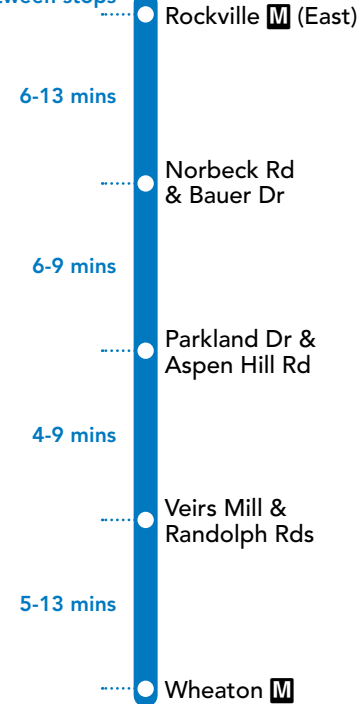

NOTES: AM PM

48 To Rockville M

SUNDAY

SEE TIMEPOINT LOCATION ON ROUTE MAP

Wheaton M	Veirs Mill & Randolph Rds	Parkland Dr & Aspen Hill Rd	Norbeck Rd & Bauer Dr	Rockville M (East)
6:55	7:02	7:09	7:17	7:24
7:40	7:47	7:54	8:02	8:09
8:25	8:32	8:39	8:47	8:54
9:10	9:17	9:24	9:32	9:39
9:55	10:02	10:09	10:17	10:24
10:40	10:47	10:54	11:02	11:09
11:25	11:32	11:39	11:47	11:54
12:10	12:17	12:24	12:32	12:39
12:55	1:04	1:11	1:19	1:26
1:40	1:49	1:56	2:04	2:11
2:25	2:34	2:41	2:49	2:56
3:10	3:19	3:26	3:34	3:41
3:55	4:04	4:11	4:18	4:25
4:40	4:49	4:56	5:03	5:10
5:25	5:34	5:41	5:48	5:55
6:10	6:19	6:26	6:33	6:40
6:55	7:02	7:09	7:17	7:24
7:40	7:47	7:54	8:02	8:09
8:25	8:32	8:39	8:47	8:54

YouTube youtube.com/RideOnMCT
 Instagram instagram.com/RideOnMCT

Thank You for Riding with Us!

Printed on recycled paper with soy-based ink

EFFECTIVE: FEBRUARY 28, 2021

48

Approximate travel time between stops