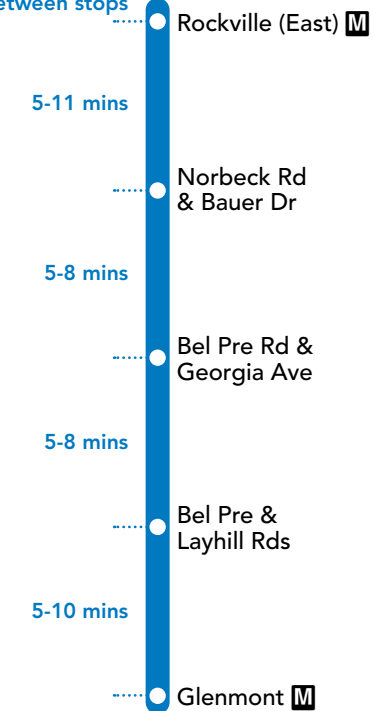

YouTube youtube.com/RideOnMCT
 Instagram instagram.com/RideOnMCT

Thank You for Riding with Us!

Printed on recycled paper with soy-based ink

EFFECTIVE: FEBRUARY 28, 2021

49

Approximate travel time between stops