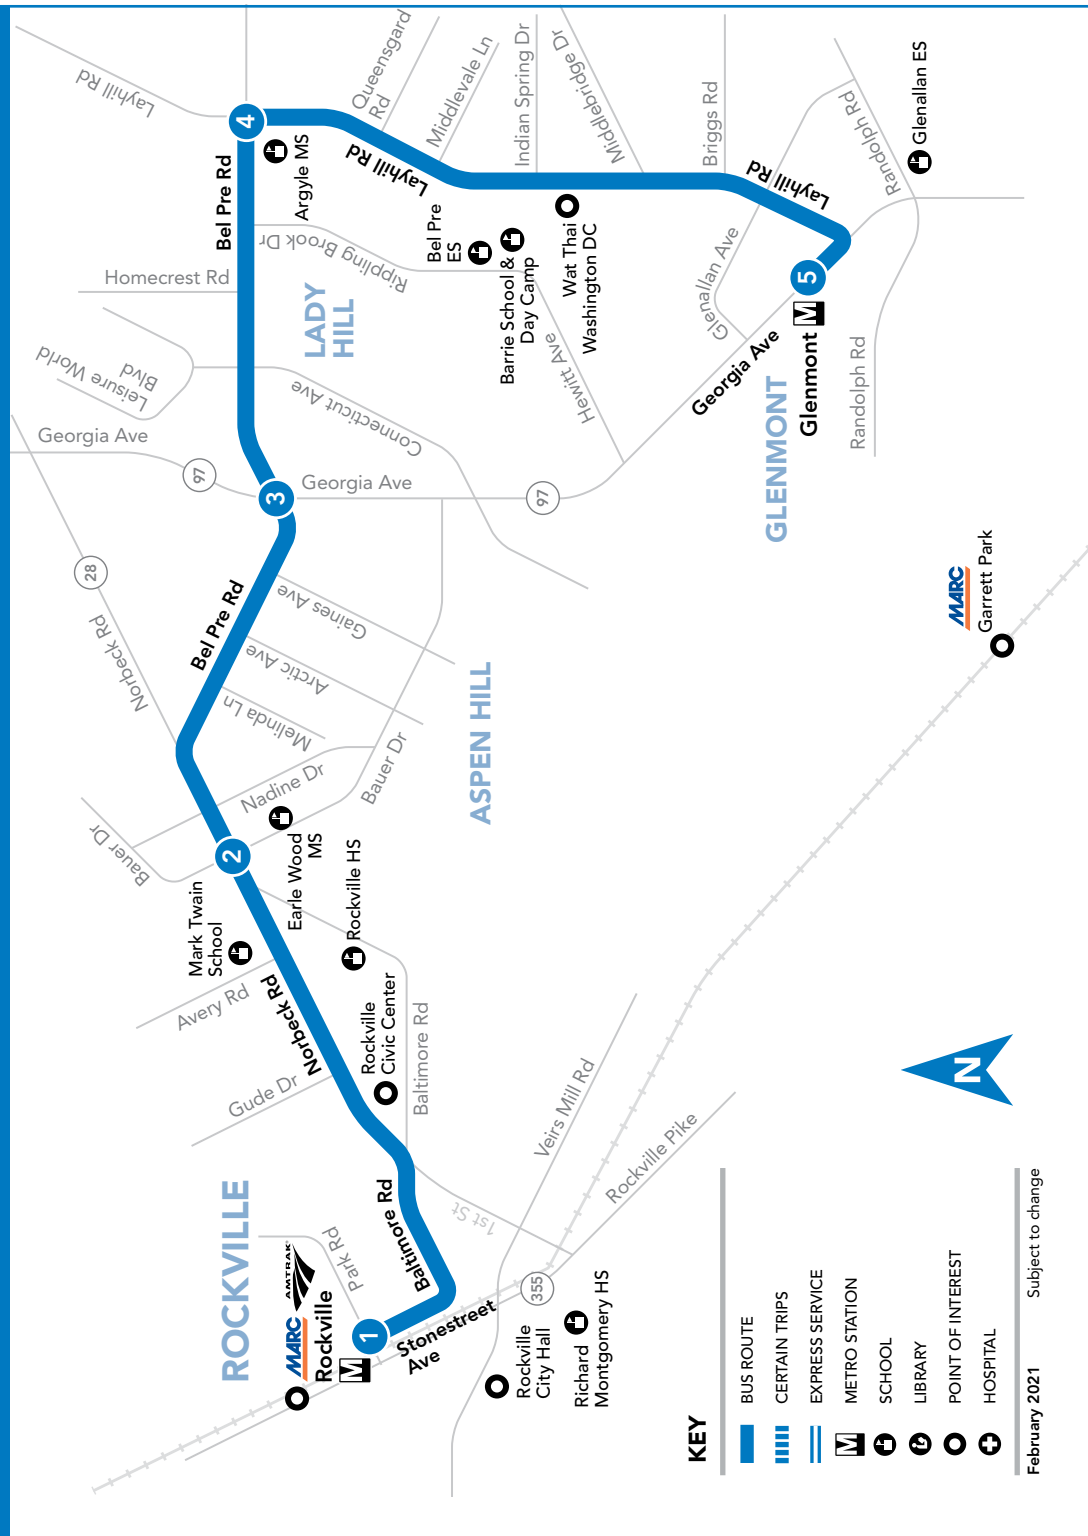

KEY

- BUS ROUTE
- CERTAIN TRIPS
- EXPRESS SERVICE
- METRO STATION
- SCHOOL
- LIBRARY
- POINT OF INTEREST
- HOSPITAL

February 2021 Subject to change

49 To Glenmont M

SUNDAY

SEE TIMEPOINT LOCATION ON ROUTE MAP

Rockville (East) M	Norbeck Rd & Bauer Dr	Bel Pre Rd & Georgia Ave	Bel Pre & Layhill Rds	Glenmont M
1	2	3	4	5
6:25	6:30	6:36	6:42	6:47
7:05	7:10	7:16	7:22	7:27
7:45	7:50	7:56	8:02	8:07
8:25	8:30	8:36	8:42	8:47
9:05	9:10	9:16	9:22	9:27
9:45	9:50	9:56	10:02	10:07
10:25	10:31	10:38	10:45	10:50
11:05	11:11	11:18	11:25	11:30
11:45	11:51	11:58	12:05	12:10
12:25	12:31	12:38	12:45	12:50
1:05	1:11	1:18	1:25	1:30
1:45	1:51	1:58	2:05	2:10
2:25	2:31	2:38	2:45	2:50
3:05	3:11	3:18	3:25	3:30
3:45	3:51	3:58	4:05	4:10
4:25	4:31	4:38	4:45	4:50
5:05	5:11	5:18	5:25	5:30
5:45	5:51	5:58	6:05	6:10
6:25	6:31	6:38	6:45	6:50
7:05	7:10	7:16	7:23	7:28
7:45	7:50	7:56	8:03	8:08
8:25	8:30	8:36	8:43	8:48
9:05	9:10	9:16	9:23	9:28

NOTES: AM PM

49 To Rockville M

SUNDAY

SEE TIMEPOINT LOCATION ON ROUTE MAP

Glenmont M	Bel Pre & Layhill Rds	Bel Pre Rd & Georgia Ave	Norbeck Rd & Bauer Dr	Rockville (East) M
5	4	3	2	1
6:20	6:26	6:32	6:39	6:44
7:00	7:06	7:12	7:19	7:24
7:40	7:46	7:52	7:59	8:04
8:20	8:26	8:32	8:39	8:44
9:00	9:06	9:12	9:19	9:24
9:40	9:46	9:52	9:59	10:04
10:20	10:26	10:32	10:39	10:44
11:00	11:06	11:12	11:19	11:24
11:40	11:47	11:54	12:01	12:07
12:20	12:27	12:34	12:41	12:47
1:00	1:07	1:14	1:21	1:27
1:40	1:47	1:54	2:01	2:07
2:20	2:27	2:34	2:41	2:47
3:00	3:07	3:14	3:21	3:27
3:40	3:47	3:54	4:01	4:07
4:20	4:27	4:34	4:41	4:47
5:00	5:07	5:14	5:21	5:27
5:40	5:47	5:54	6:01	6:07
6:20	6:27	6:34	6:41	6:47
7:00	7:07	7:13	7:20	7:25
7:40	7:47	7:53	8:00	8:05
8:20	8:27	8:33	8:40	8:45
9:00	9:07	9:13	9:20	9:25

NOTES: AM PM

Please arrive at your stop several minutes ahead of your bus' scheduled arrival. Since safe service is a priority at Ride On, buses may be delayed due to traffic or weather.

WELCOME TO RIDE ON

RIDE ON is a community bus service operated by the Montgomery County Department of Transportation. RIDE ON operates over 75 routes that serve all 13 Montgomery County Metrorail stations and 7 MARC stations. For detailed information, or to have timetables mailed, call 311. Outside Montgomery County 240-777-0311

Visit our web site at: www.rideonbus.com
Real Time information is available at: www.rideonrealtime.com

Regular Mailing Address:
Montgomery County DOT
Division of Transit Services
101 Monroe Street, 5th
Floor Rockville, MD 20850

For more information, or to request this document in an alternate format or translated into another language, please call 311, or outside Montgomery County 240-777-0311.

Para más información o para pedir este documento en un formato diferente o traducido a otro idioma, por favor, llame al 311 o de fuera del Condado de Montgomery al 240-777-0311.

如需更多信息、需要以其它格式提供本文档或需要将本文档翻译成其它语言, 请拨打311。如果您不在蒙哥马利郡, 请拨打240-777-0311。

자세한 정보를 원하시거나 본 문서를 다른 형식 또는 다른 언어로의 번역본으로 원하실 경우, 전화번호 311, 또는 몽고메리 카운티 이외의 지역에서는 240-777-0311로 연락하시기 바랍니다.